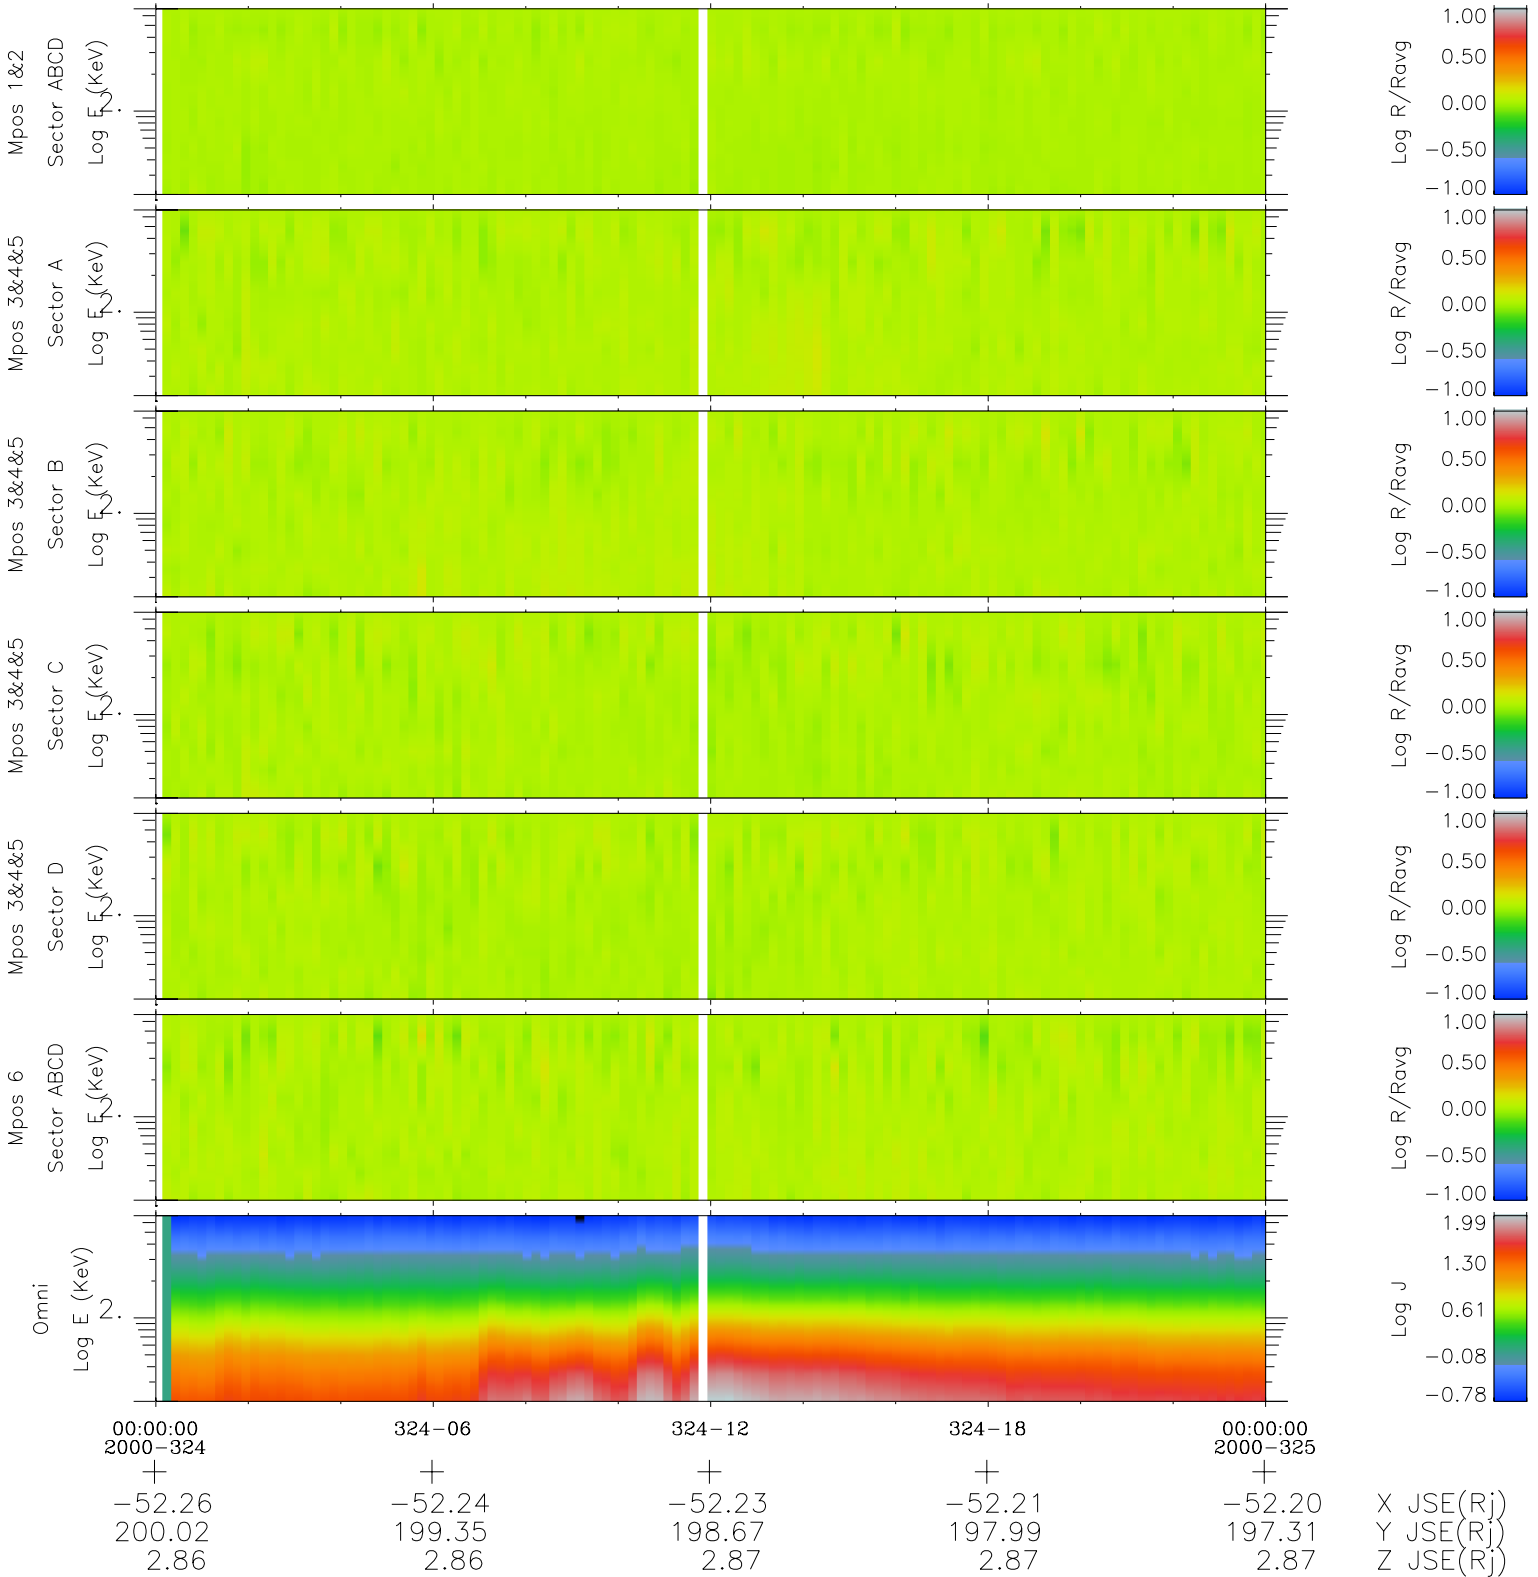

# Galileo EPD Real Time R6 Electrons Spectra 00324

Software Version: RTSPEC\_R6 V 1.20  
 Data Production: 18-05-01  
 Plot Production: Mon Sep 17 15:27:28 2001  
 Color File: wondr3  
 Geofactor File: 1.1

- ◇ = Jupiter look direction
- = Corotation look direction