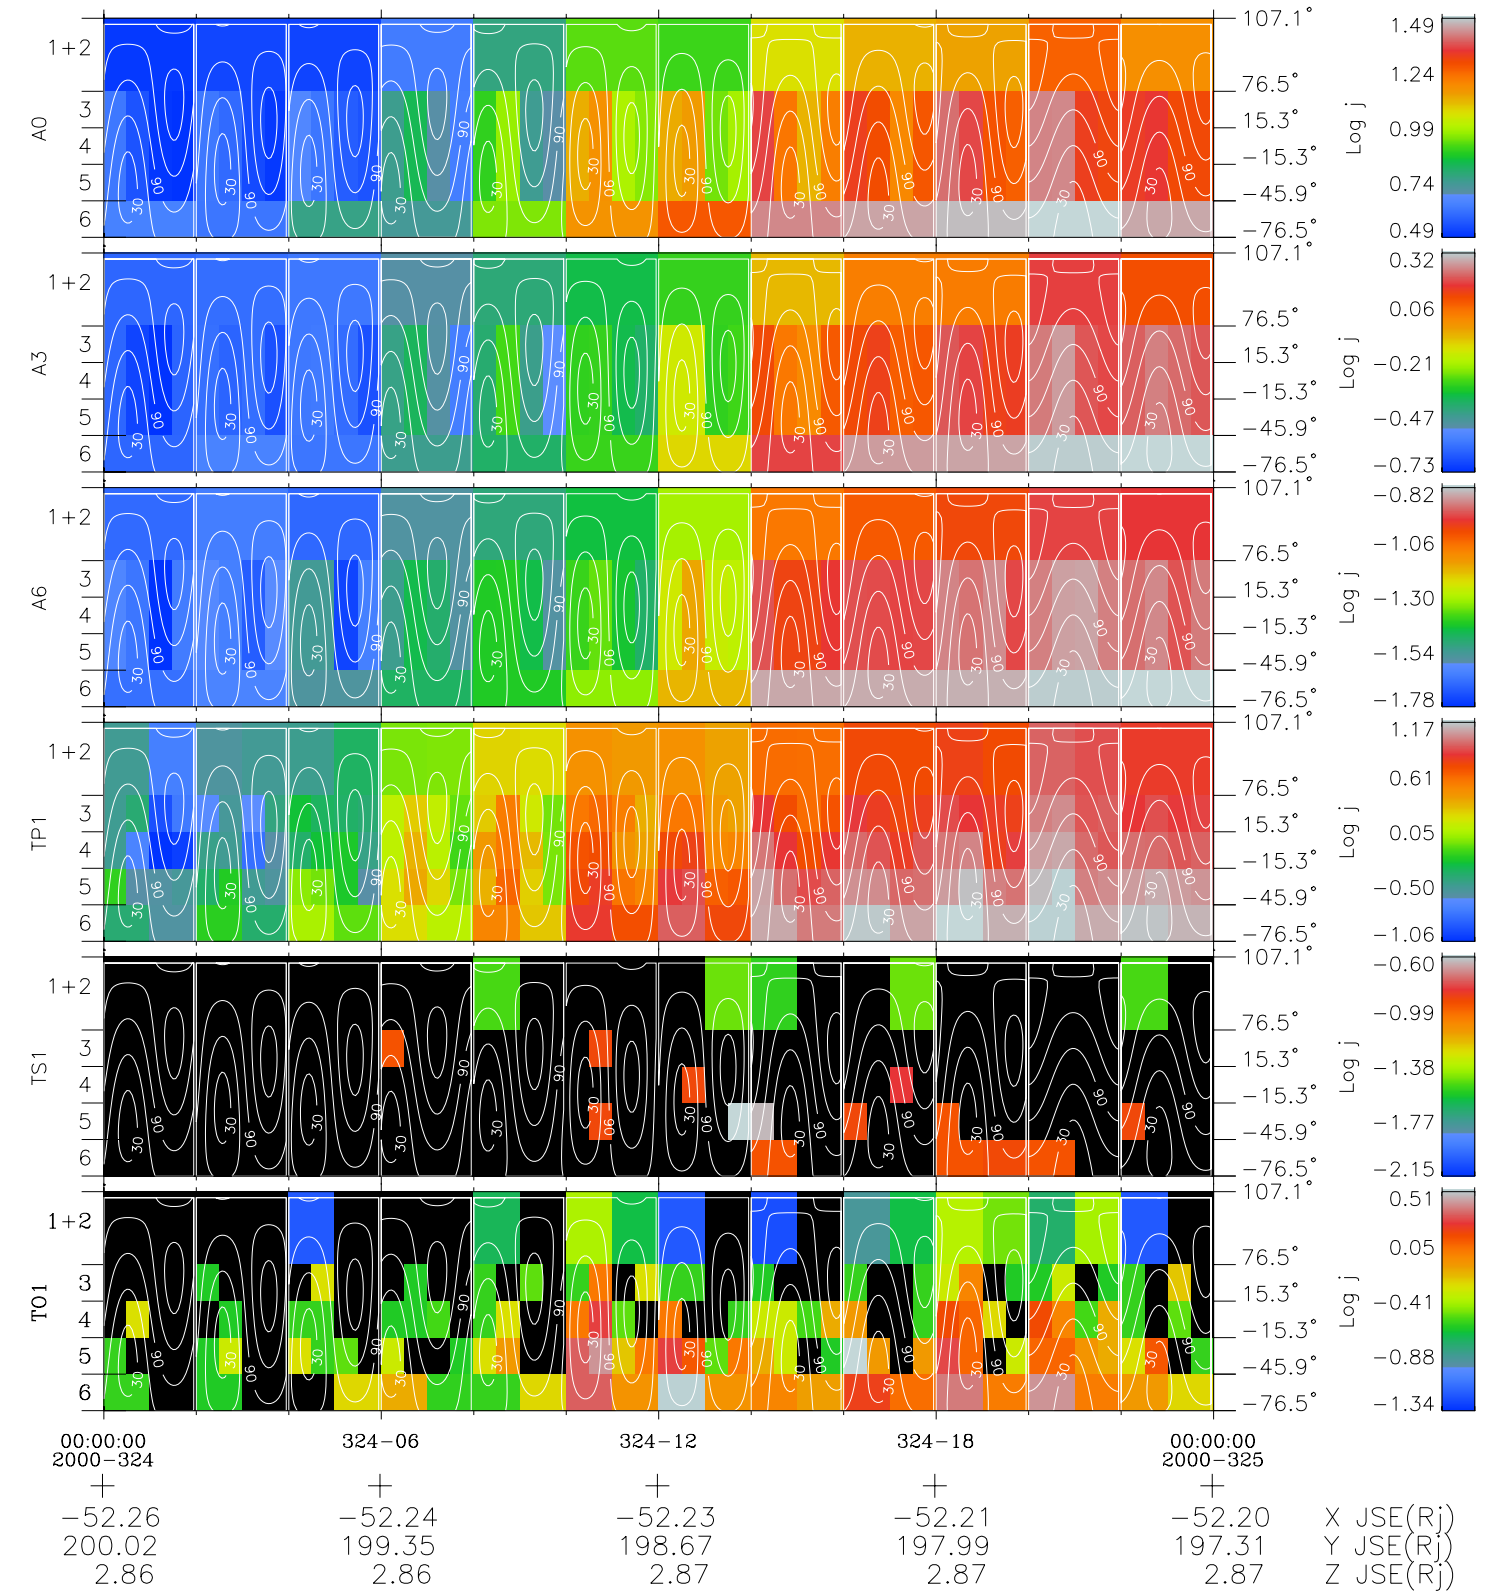

Galileo EPD Real Time All-Sky Anisotropies 00324

Software Version: RTSKY_FLUX V 1.20
 Data Production: 18-05-01
 Plot Production: Mon Sep 17 15:27:55 2001
 Color File: wondr3
 Geofactor File: 1.1

- ◇ = Jupiter look direction
- = Corotation look direction