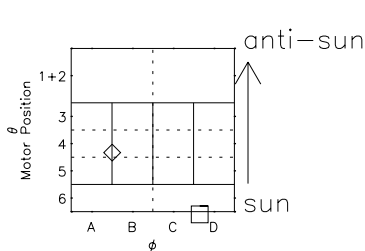

Galileo EPD Real Time All-Sky Anisotropies 00324

Software Version: RTSKY_FLUX V 1.20
 Data Production: 18-05-01
 Plot Production: Mon Sep 17 15:27:55 2001
 Color File: wondr3
 Geofactor File: 1.1

- ◇ = Jupiter look direction
- = Corotation look direction