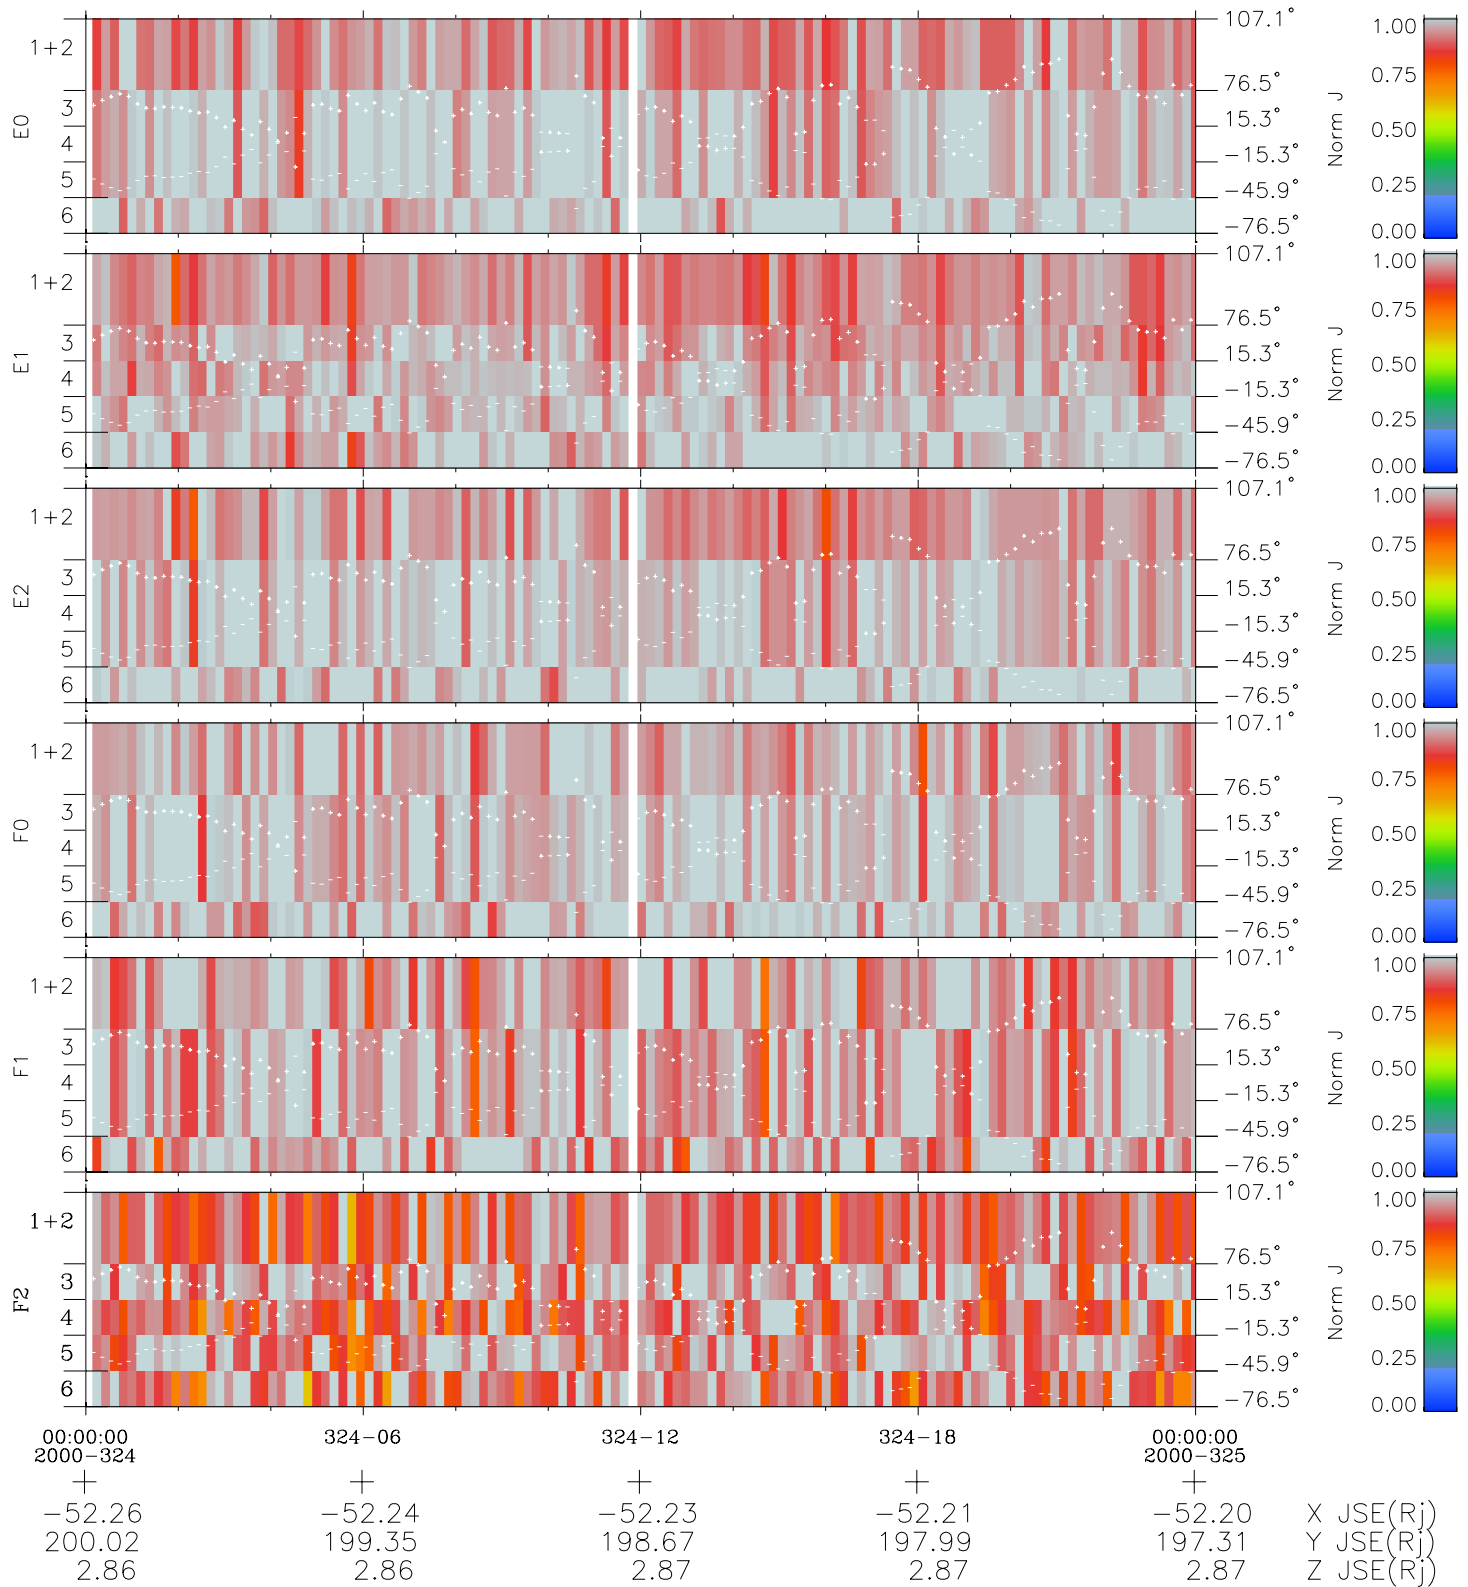

# Galileo EPD Real Elevation Anisotropies 00324

Software Version: RTELEV\_NORM V 1.20  
Data Production: 18-05-01  
Plot Production: Mon Sep 17 15:28:47 2001  
Color File: wondr3  
Geofactor File: 1.1

- ◇ = Jupiter look direction
- = Corotation look direction