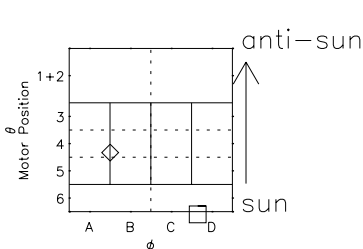

# Galileo EPD Real Elevation Anisotropies 00324

Software Version: RTELEV\_NORM V 1.20  
Data Production: 18-05-01  
Plot Production: Mon Sep 17 15:28:47 2001  
Color File: wondr3  
Geofactor File: 1.1

- ◇ = Jupiter look direction
- = Corotation look direction