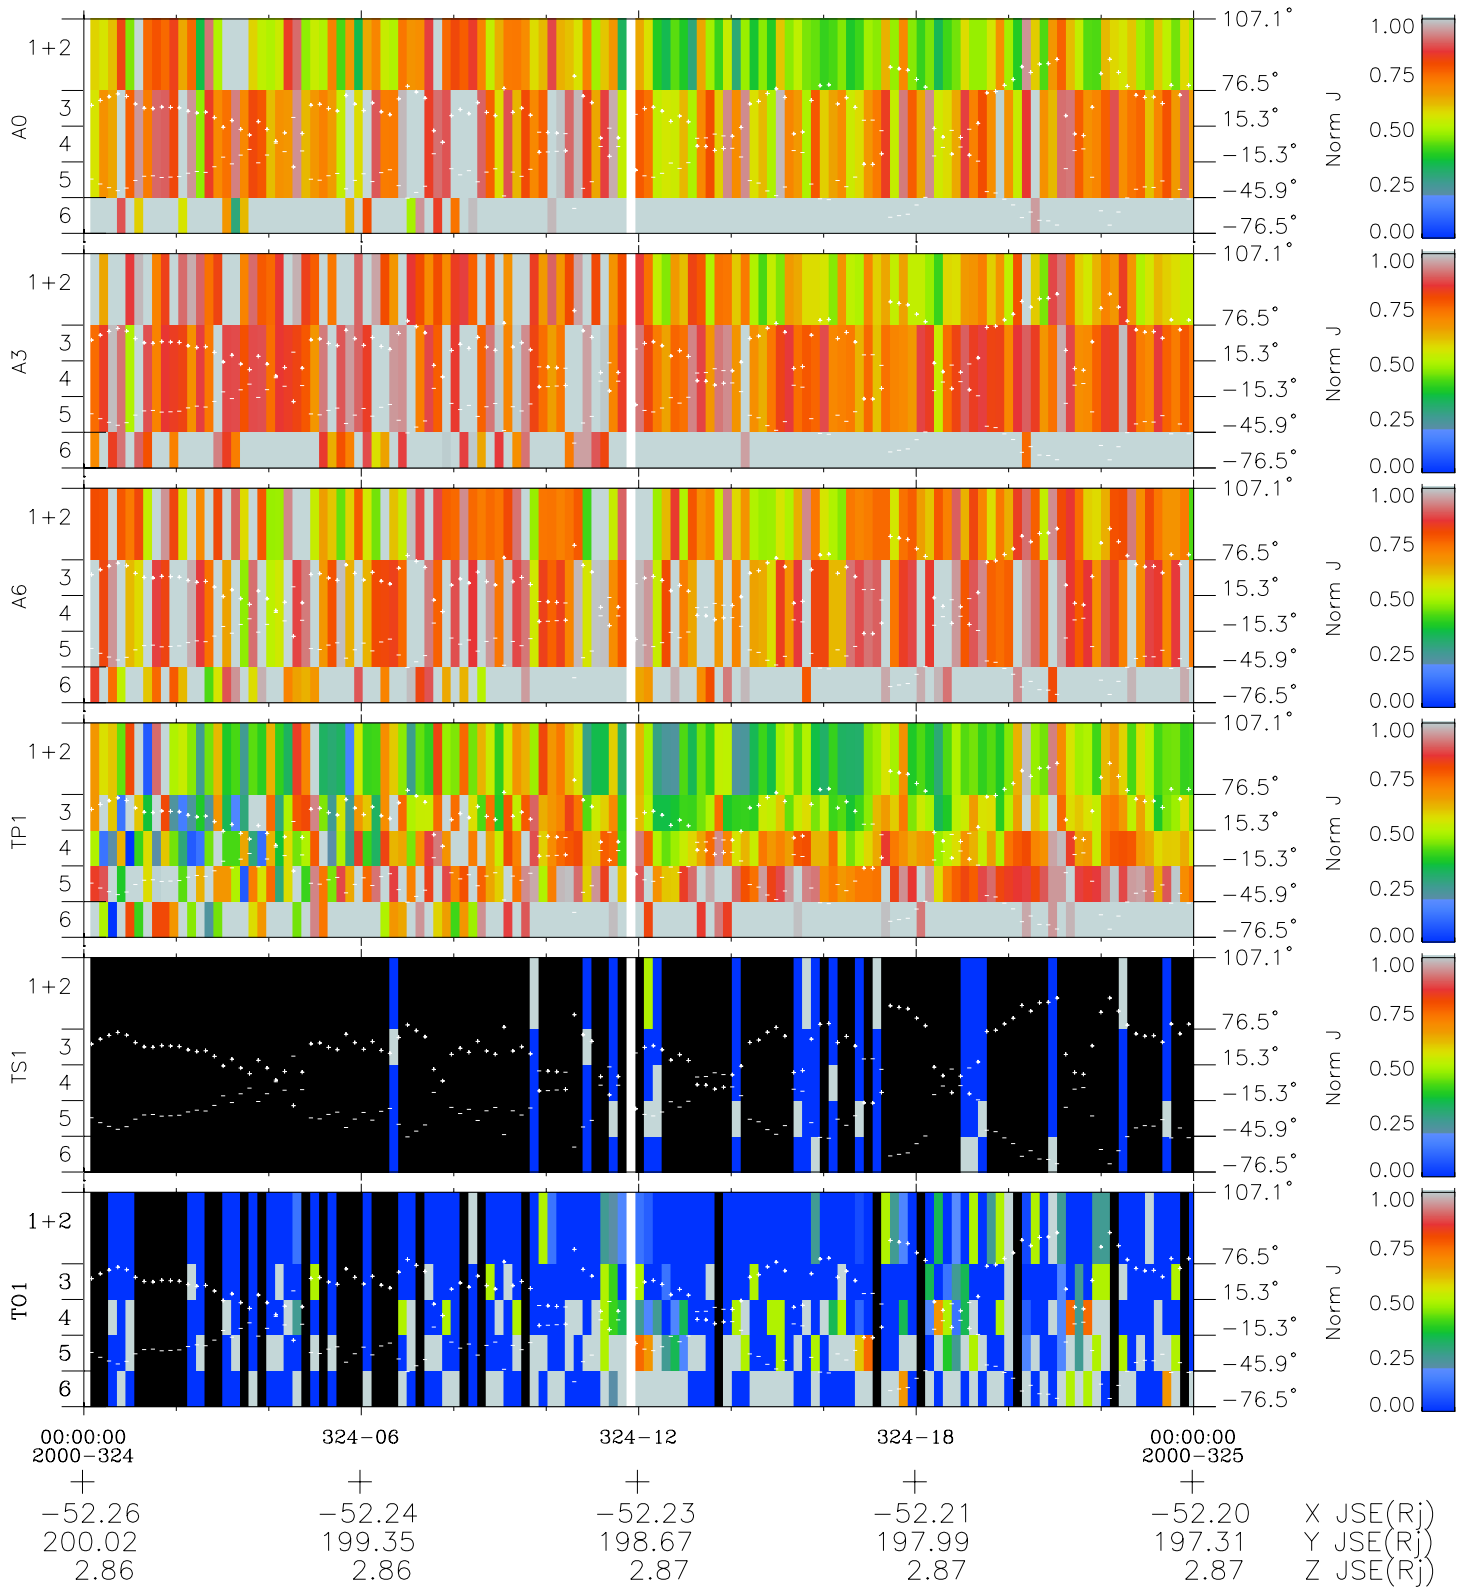

Galileo EPD Real Elevation Anisotropies 00324

Software Version: RTELEV_NORM V 1.20
Data Production: 18-05-01
Plot Production: Mon Sep 17 15:28:42 2001
Color File: wondr3
Geofactor File: 1.1

- ◇ = Jupiter look direction
- = Corotation look direction