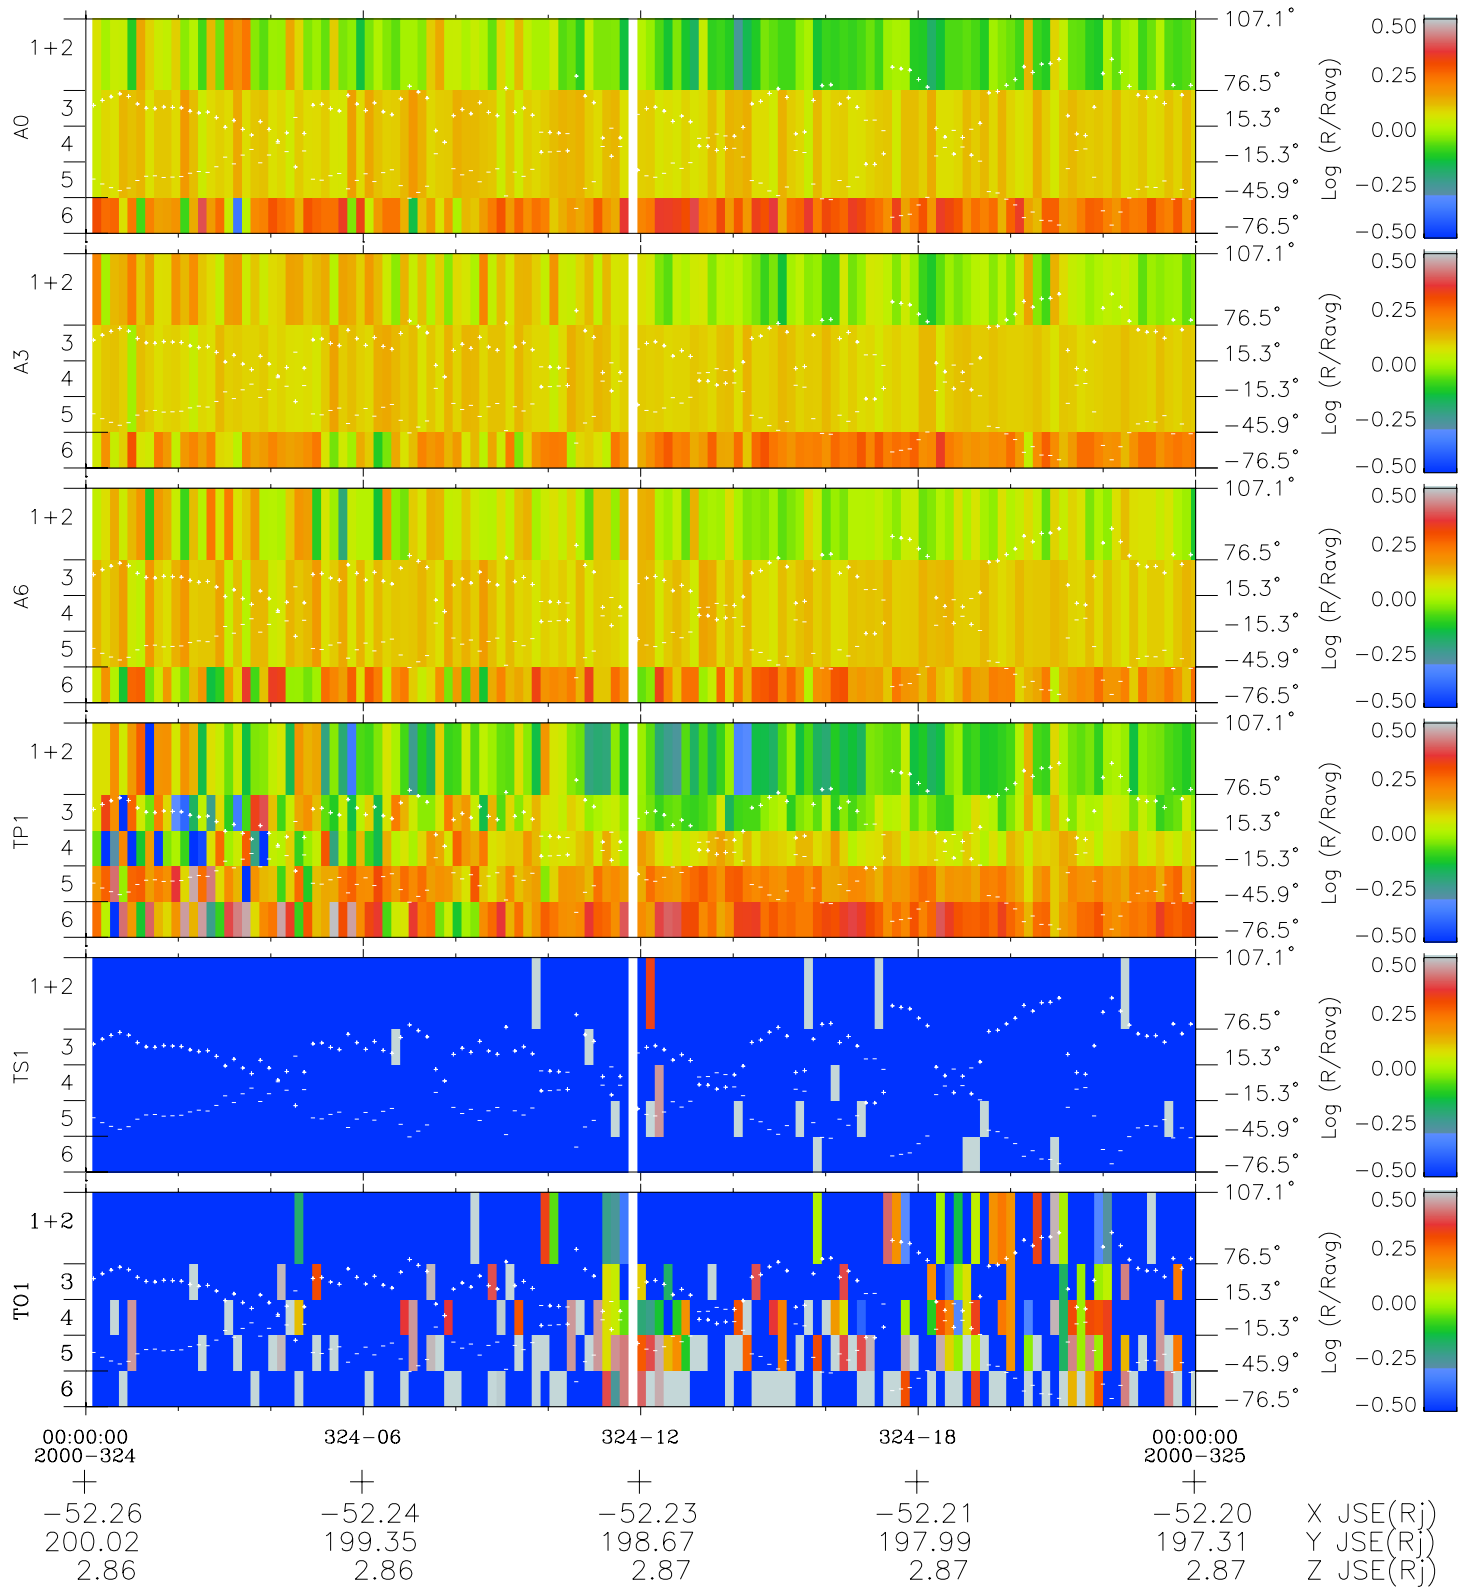

Galileo EPD Real Elevation Anisotropies 00324

Software Version: RTELEV_MEAN V 1.20
Data Production: 18-05-01
Plot Production: Mon Sep 17 15:28:21 2001
Color File: wondr3
Geofactor File: 1.1

- ◇ = Jupiter look direction
- = Corotation look direction