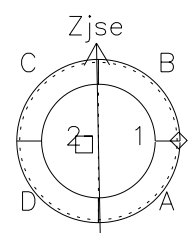

Galileo EPD Real Time Azimuth Anisotropies 00324

Software Version: RTAZIM_NORM V 1.20
 Data Production: 18-05-01
 Plot Production: Mon Sep 17 15:29:17 2001
 Color File: wondr3
 Geofactor File: 1.1

| 00:00:00 2000-324 | 324-06 | 324-12 | 324-18 | 00:00:00 2000-325 | |
|----------------------|--------|--------|--------|----------------------|------------------------|
| + | + | + | + | + | |
| -52.26 | -52.24 | -52.23 | -52.21 | -52.20 | X JSE(R _j) |
| 200.02 | 199.35 | 198.67 | 197.99 | 197.31 | Y JSE(R _j) |
| 2.86 | 2.86 | 2.87 | 2.87 | 2.87 | Z JSE(R _j) |

- ◇ = Jupiter look direction
- = Corotation look direction