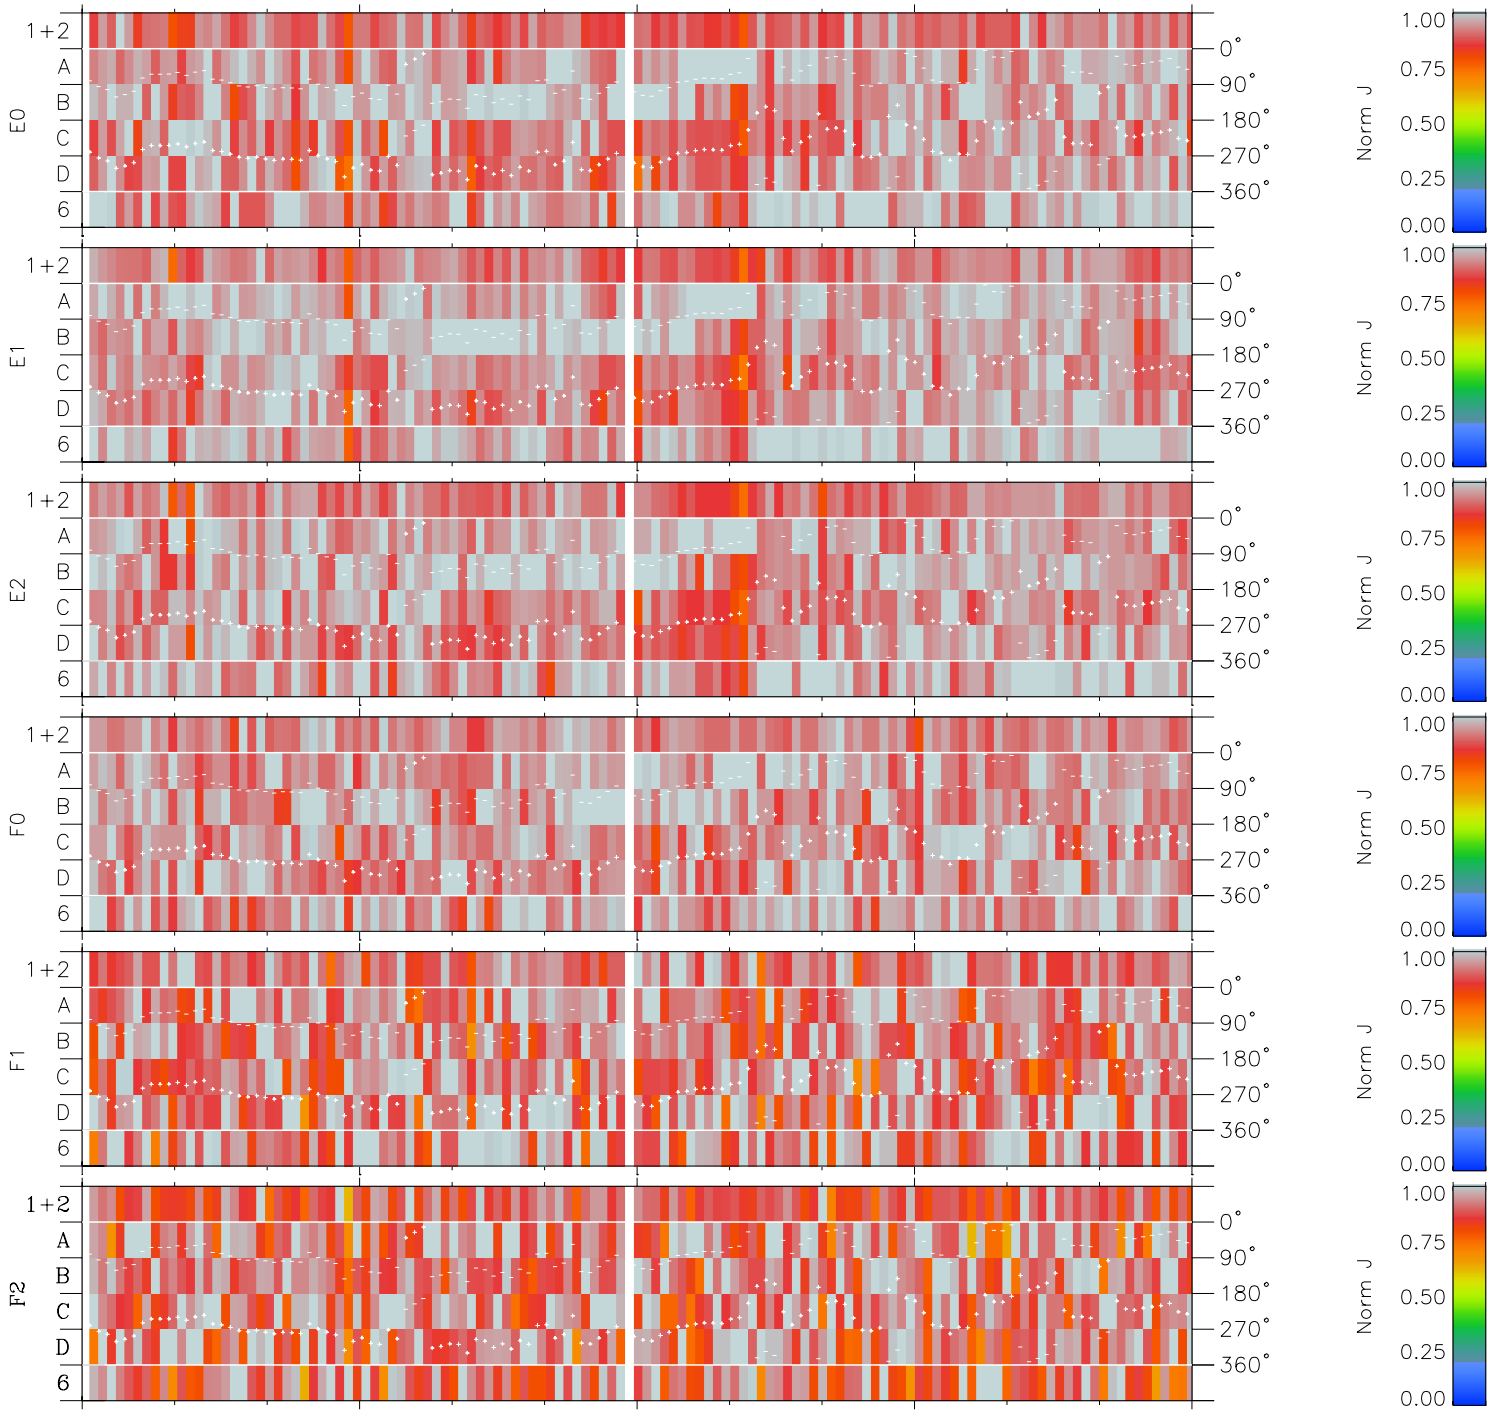

Galileo EPD Real Time Azimuth Anisotropies 00324

Software Version: RTAZIM_NORM V 1.20
 Data Production: 18-05-01
 Plot Production: Mon Sep 17 15:29:17 2001
 Color File: wondr3
 Geofactor File: 1.1

| 00:00:00 2000-324 | 324-06 | 324-12 | 324-18 | 00:00:00 2000-325 | |
|----------------------|--------|--------|--------|----------------------|------------------------|
| + | + | + | + | + | |
| -52.26 | -52.24 | -52.23 | -52.21 | -52.20 | X JSE(R _j) |
| 200.02 | 199.35 | 198.67 | 197.99 | 197.31 | Y JSE(R _j) |
| 2.86 | 2.86 | 2.87 | 2.87 | 2.87 | Z JSE(R _j) |

- ◇ = Jupiter look direction
- = Corotation look direction