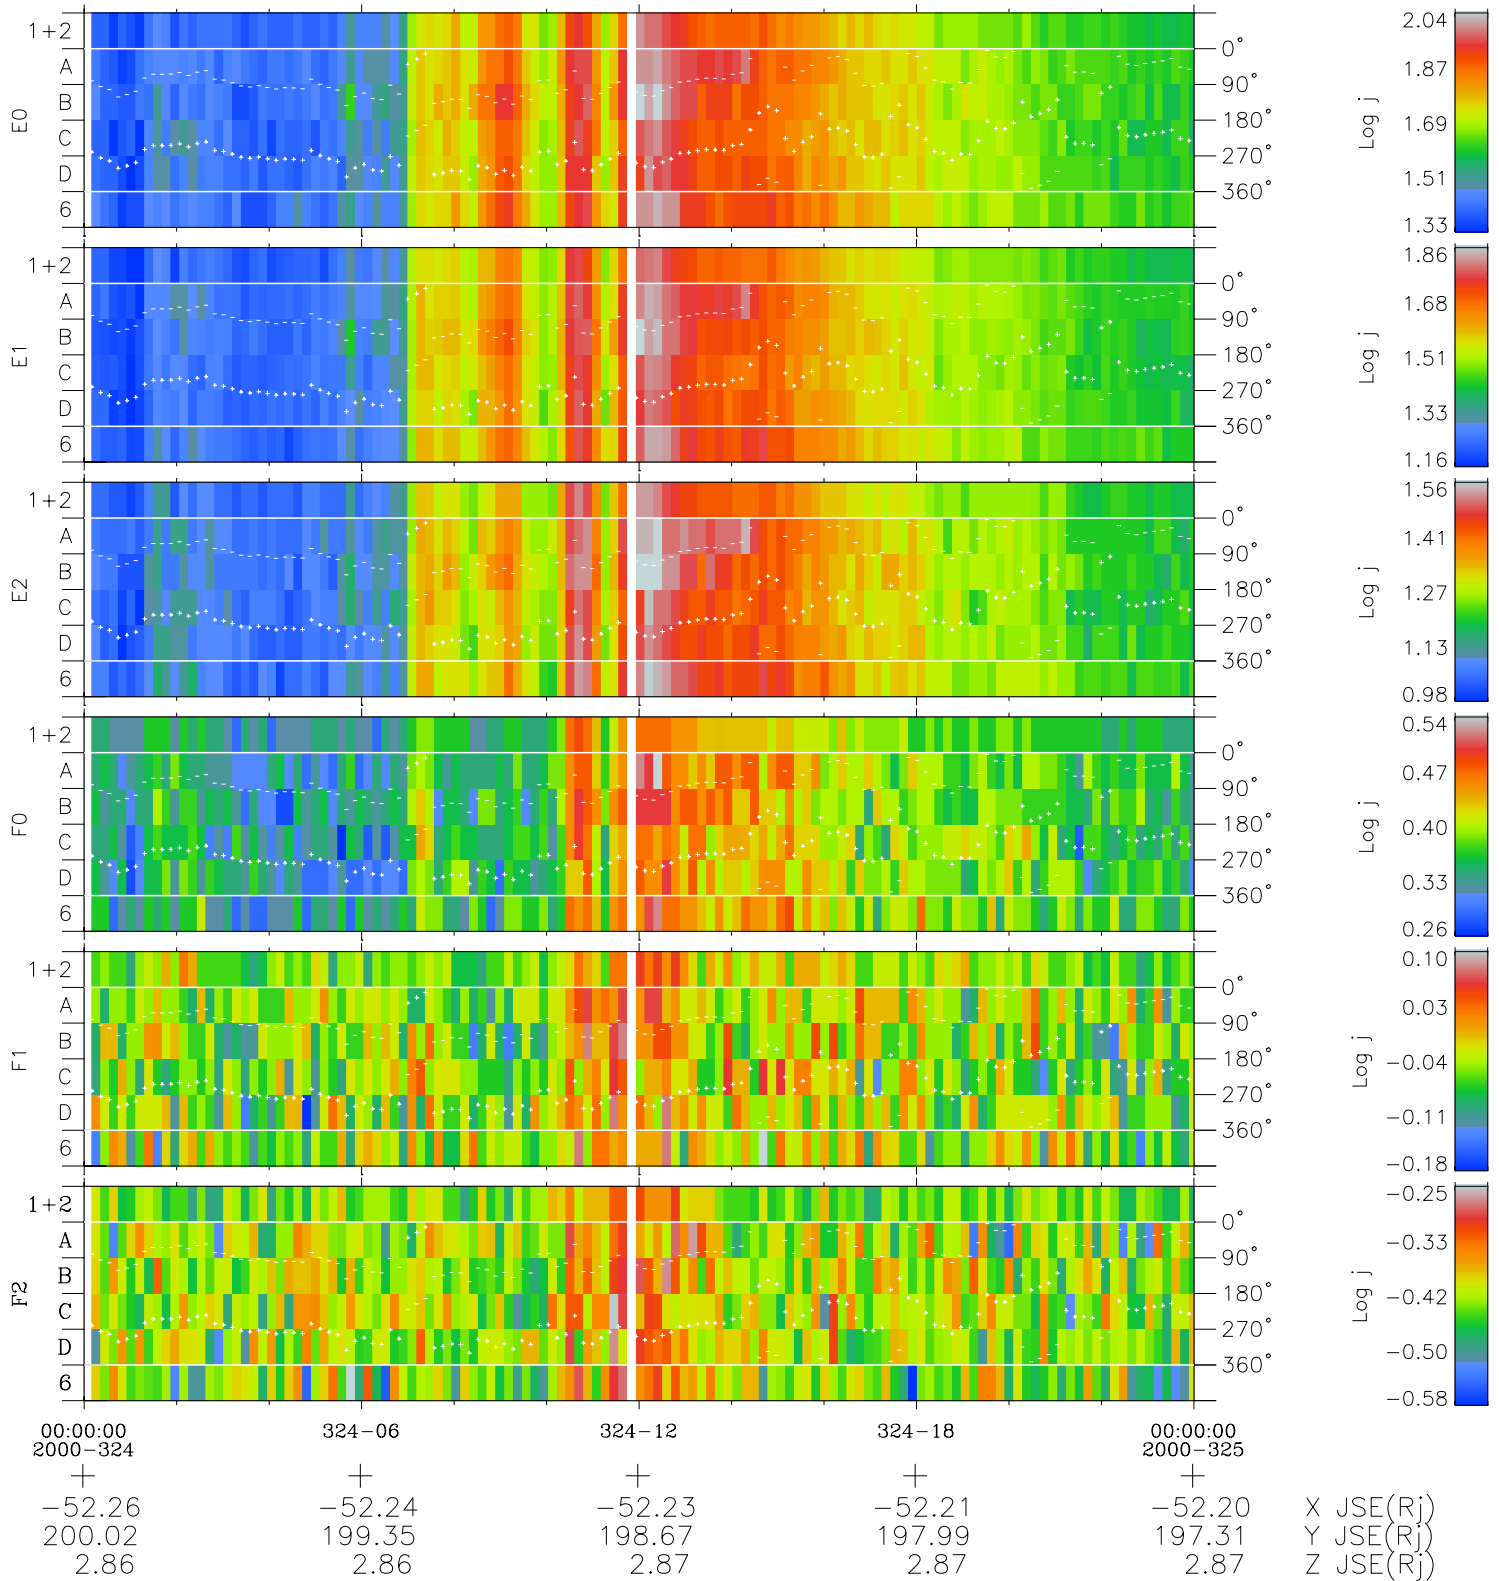

Galileo EPD Real Time Azimuth Anisotropies 00324

Software Version: RTAZIM_FLUX V 1.20
 Data Production: 18-05-01
 Plot Production: Mon Sep 17 15:29:07 2001
 Color File: wondr3
 Geofactor File: 1.1

- ◇ = Jupiter look direction
- = Corotation look direction