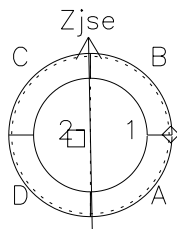

Galileo EPD Real Time Azimuth Anisotropies 00324

Software Version: RTAZIM_FLUX V 1.20
 Data Production: 18-05-01
 Plot Production: Mon Sep 17 15:29:07 2001
 Color File: wondr3
 Geofactor File: 1.1

- ◇ = Jupiter look direction
- = Corotation look direction