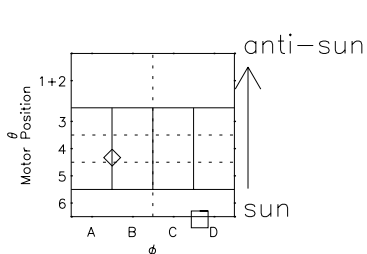

Galileo EPD Real Time Azimuth Anisotropies 00324

Software Version: RTAZIM_FLUX V 1.20
 Data Production: 18-05-01
 Plot Production: Mon Sep 17 15:29:07 2001
 Color File: wondr3
 Geofactor File: 1.1

- ◇ = Jupiter look direction
- = Corotation look direction