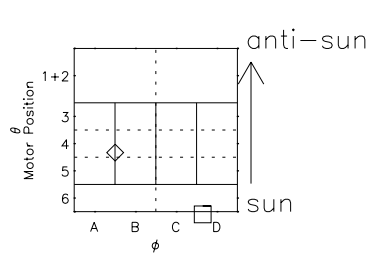

Galileo EPD Real Time Azimuth Anisotropies 00324

Software Version: RTAZIM_FLUX V 1.20
Data Production: 18-05-01
Plot Production: Mon Sep 17 15:29:02 2001
Color File: wondr3
Geofactor File: 1.1

◇ = Jupiter look direction
□ = Corotation look direction