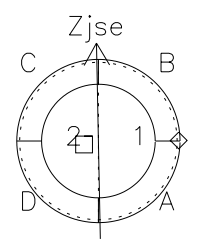

Galileo EPD Real Time Azimuth Anisotropies 00324

Software Version: RTAZIM_FLUX V 1.20
Data Production: 18-05-01
Plot Production: Mon Sep 17 15:29:02 2001
Color File: wondr3
Geofactor File: 1.1

◇ = Jupiter look direction
□ = Corotation look direction