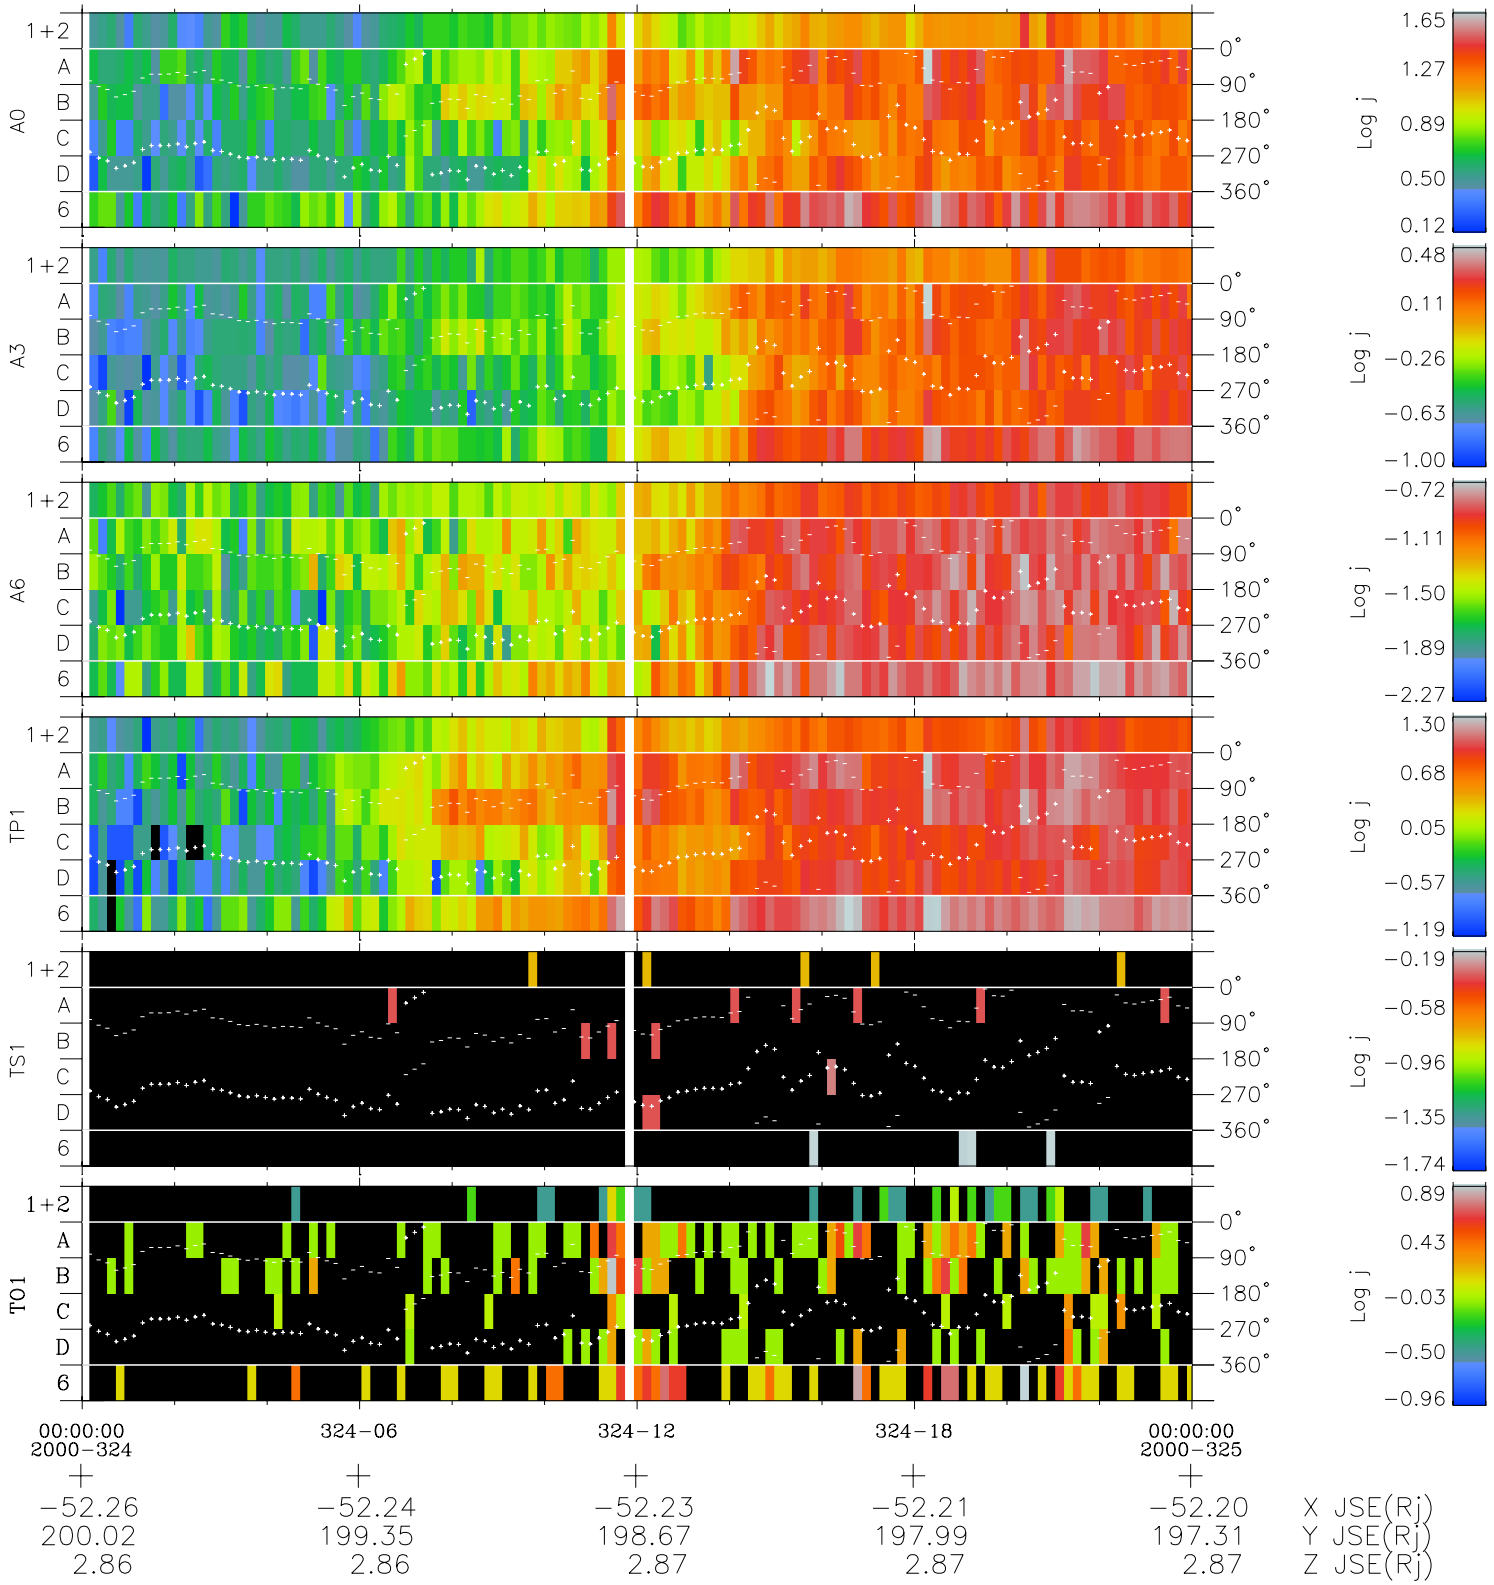

Galileo EPD Real Time Azimuth Anisotropies 00324

Software Version: RTAZIM_FLUX V 1.20
Data Production: 18-05-01
Plot Production: Mon Sep 17 15:29:02 2001
Color File: wondr3
Geofactor File: 1.1

◇ = Jupiter look direction
□ = Corotation look direction