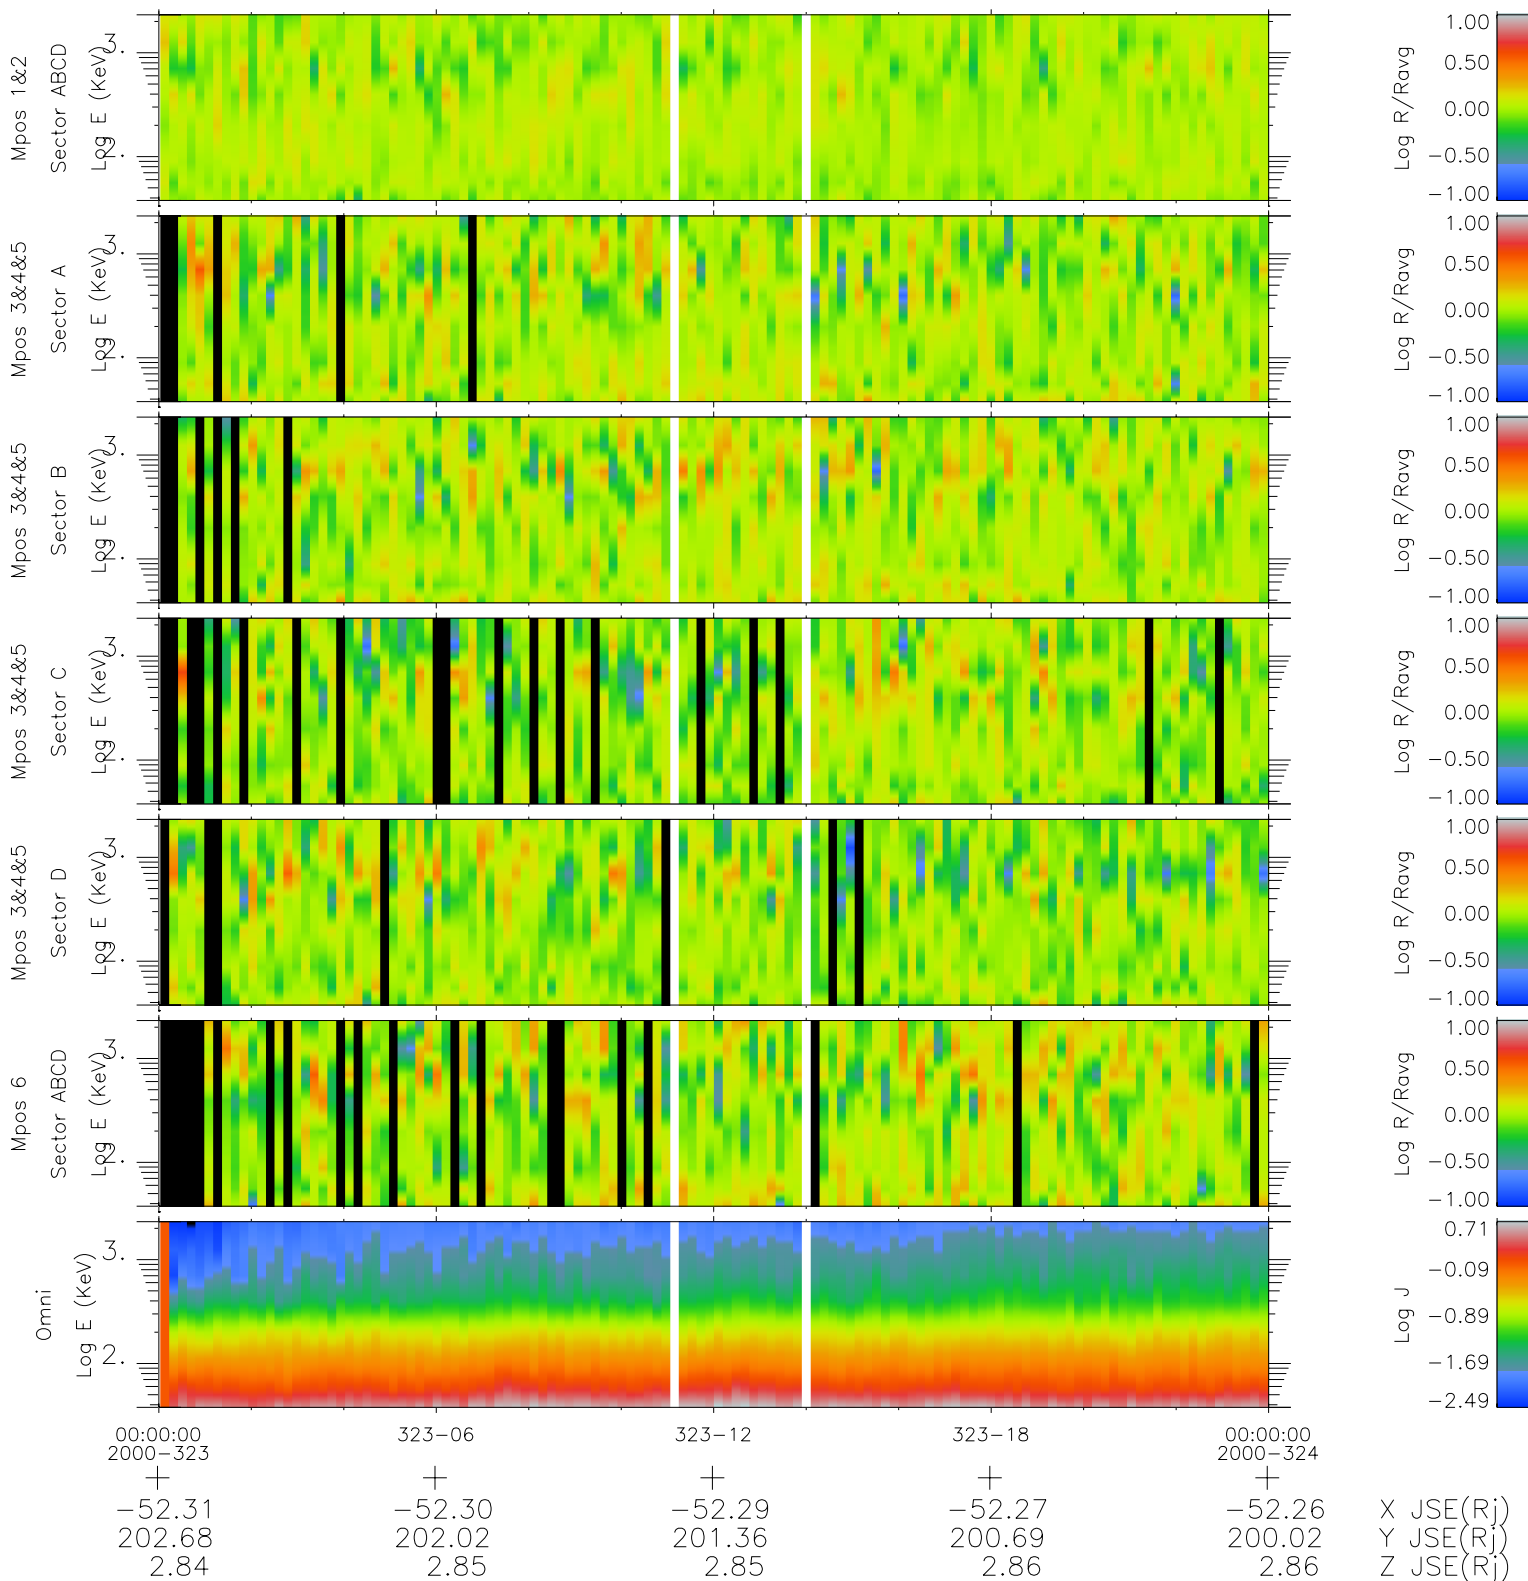

# Galileo EPD Real Time R6 Ions Spectra 00323

Software Version: RTSPEC\_R6 V 1.20  
 Data Production: 18-05-01  
 Plot Production: Mon Sep 17 15:19:53 2001  
 Color File: wondr3  
 Geofactor File: 1.1

- ◇ = Jupiter look direction
- = Corotation look direction