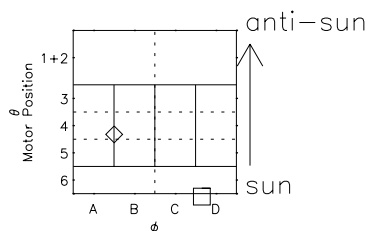

# Galileo EPD Real Time R6 Ions Spectra 00323

Software Version: RTSPEC\_R6 V 1.20  
 Data Production: 18-05-01  
 Plot Production: Mon Sep 17 15:19:53 2001  
 Color File: wondr3  
 Geofactor File: 1.1

- ◇ = Jupiter look direction
- = Corotation look direction