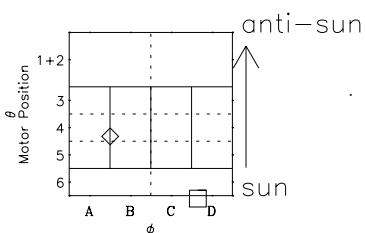

# Galileo EPD Real-Time Six-Sector 00323

Software Version: RTLINE\_R6 V 1.20  
Data Production: 18-05-01  
Plot Production: Mon Sep 17 15:22:00 2001

◇ = Jupiter look direction  
□ = Corotation look direction