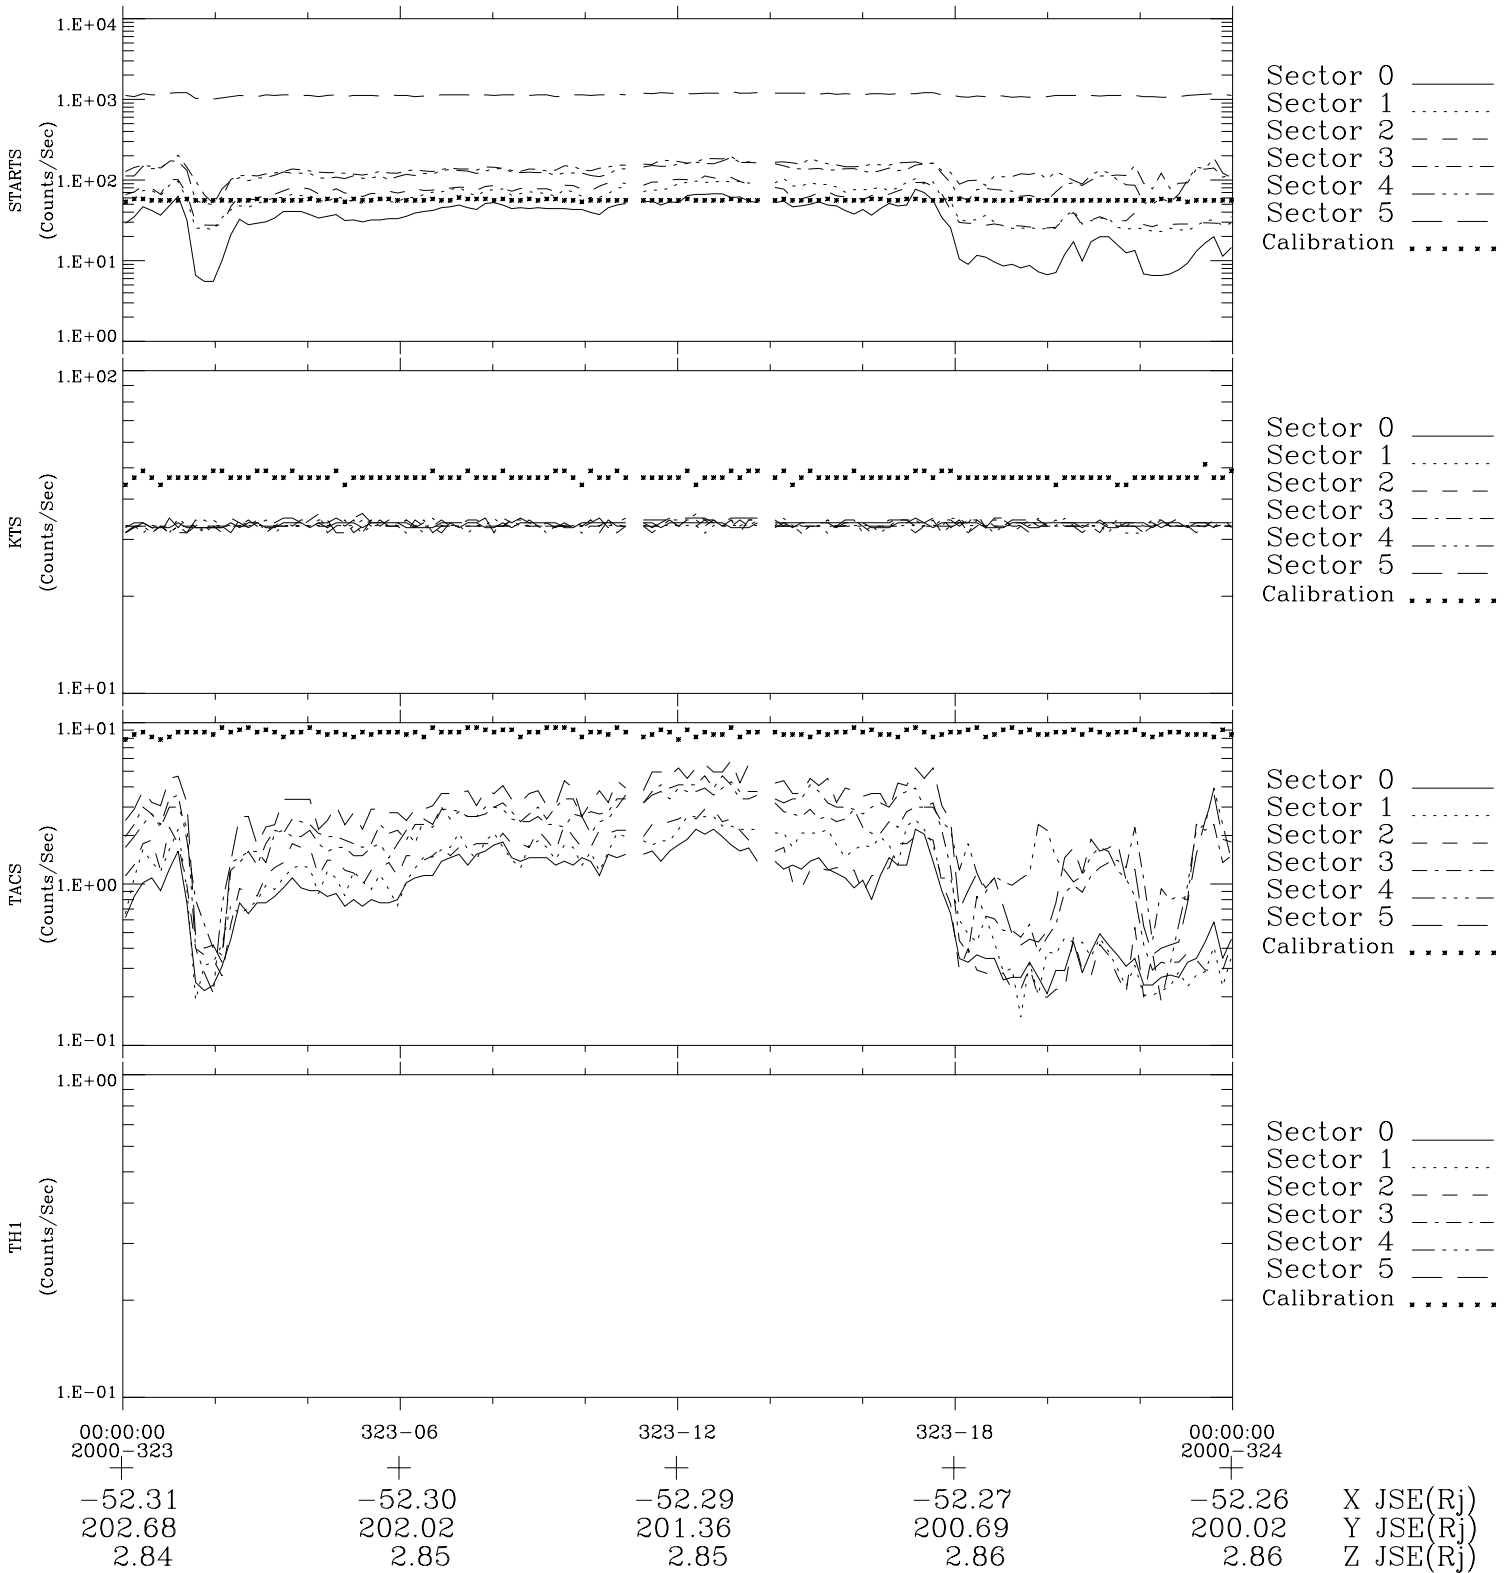

# Galileo EPD Real-Time Six-Sector 00323

Software Version: RTLINE\_R6 V 1.20  
Data Production: 18-05-01  
Plot Production: Mon Sep 17 15:22:00 2001

◇ = Jupiter look direction  
□ = Corotation look direction