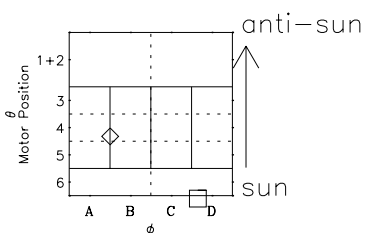

Galileo EPD Real-Time Six-Sector 00323

Software Version: RTLINE_R6 V 1.20
Data Production: 18-05-01
Plot Production: Mon Sep 17 15:21:59 2001

◇ = Jupiter look direction
□ = Corotation look direction