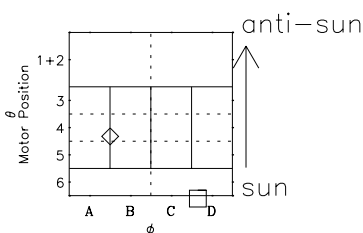

Galileo EPD Real-Time Six-Sector 00323

Software Version: RTLINE_R6 V 1.20
Data Production: 18-05-01
Plot Production: Mon Sep 17 15:21:58 2001

◇ = Jupiter look direction
 □ = Corotation look direction