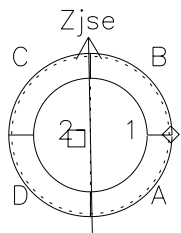

Galileo EPD Real-Time Six-Sector 00323

Software Version: RTLINE_R6 V 1.20
Data Production: 18-05-01
Plot Production: Mon Sep 17 15:21:58 2001

◇ = Jupiter look direction
 □ = Corotation look direction