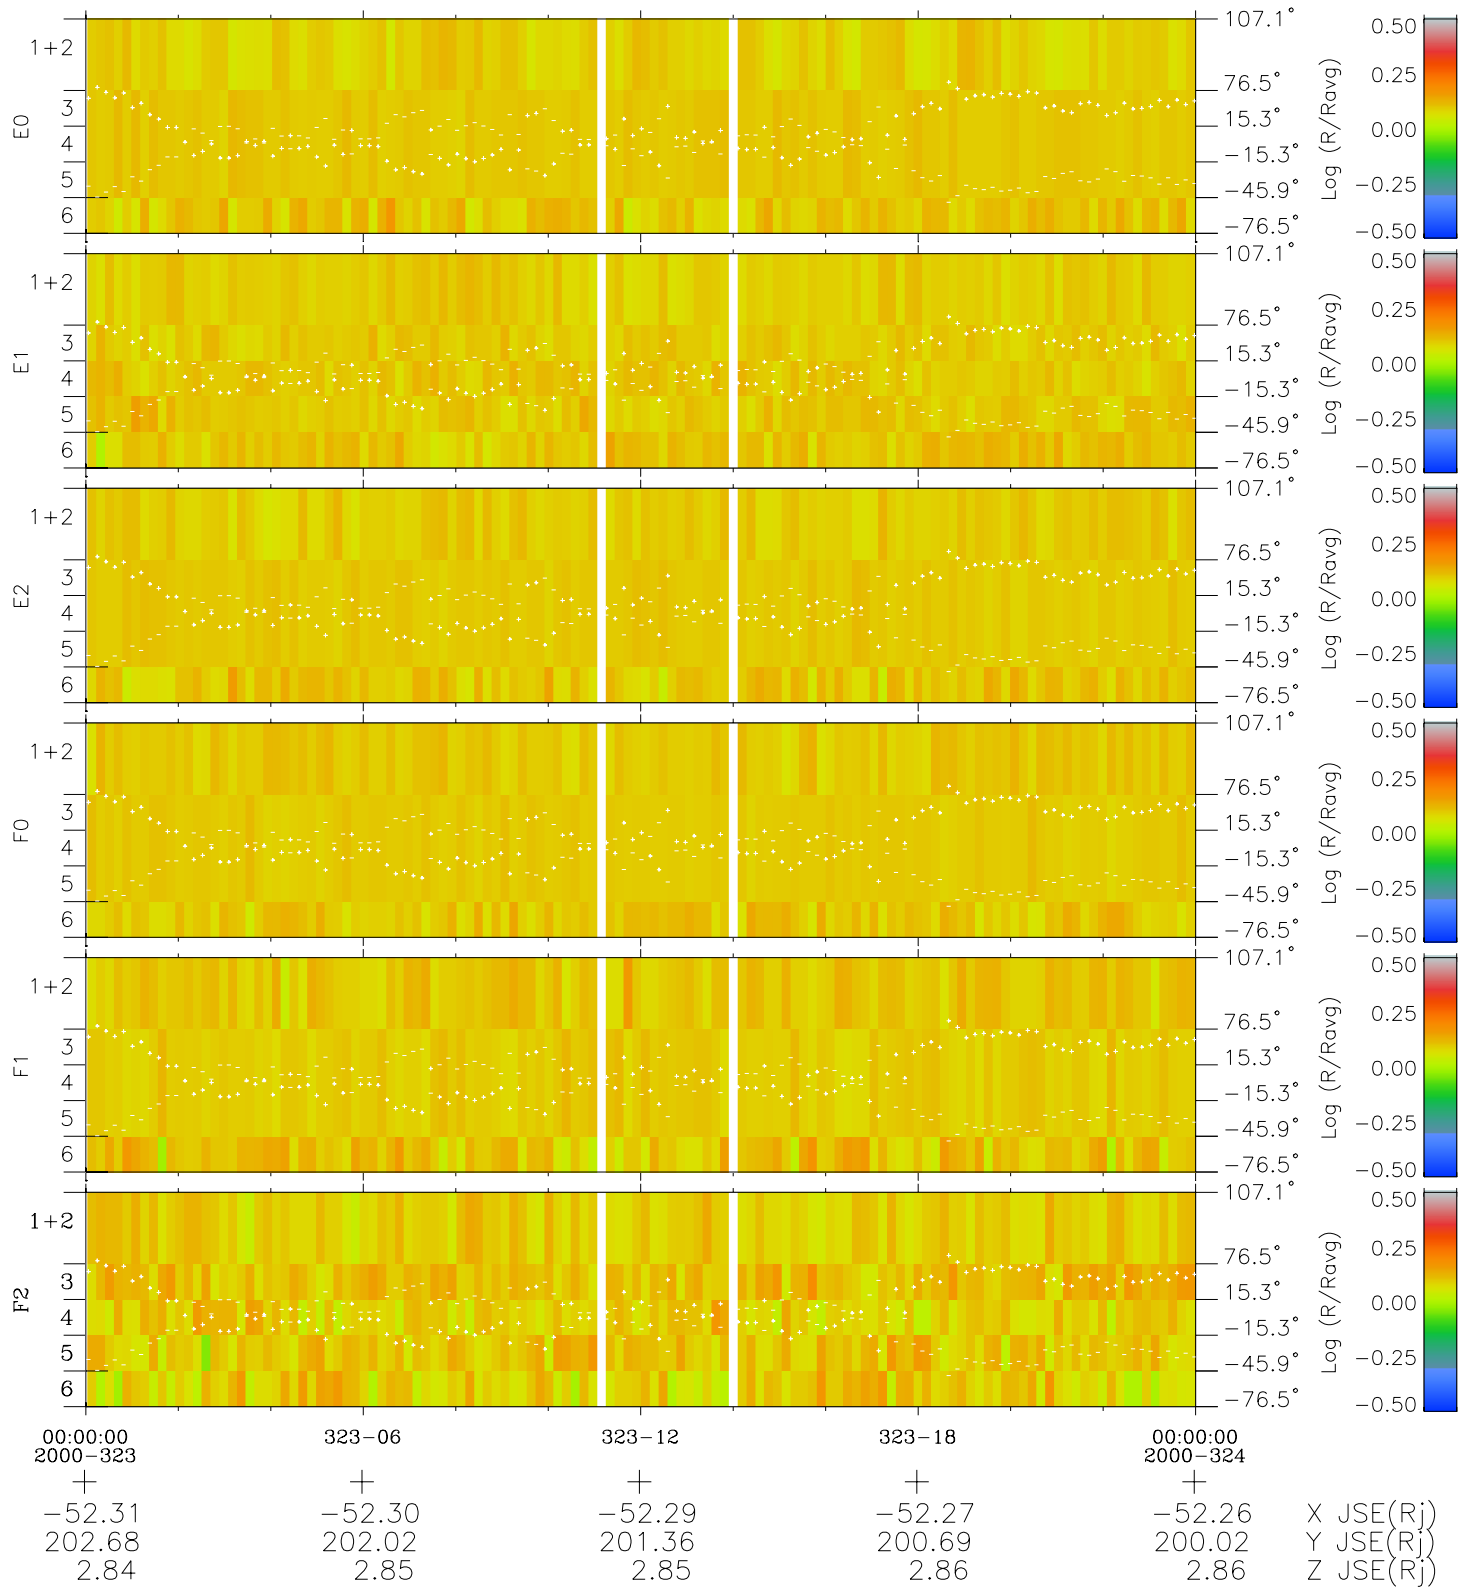

Galileo EPD Real Elevation Anisotropies 00323

Software Version: RTELEV_MEAN V 1.20
 Data Production: 18-05-01
 Plot Production: Mon Sep 17 15:20:56 2001
 Color File: wondr3
 Geofactor File: 1.1

- ◇ = Jupiter look direction
- = Corotation look direction