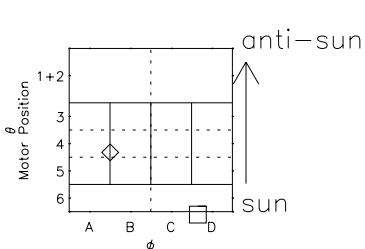

Galileo EPD Real Elevation Anisotropies 00323

Software Version: RTELEV_FLUX V 1.20
 Data Production: 18-05-01
 Plot Production: Mon Sep 17 15:21:02 2001
 Color File: wondr3
 Geofactor File: 1.1

- ◇ = Jupiter look direction
- = Corotation look direction