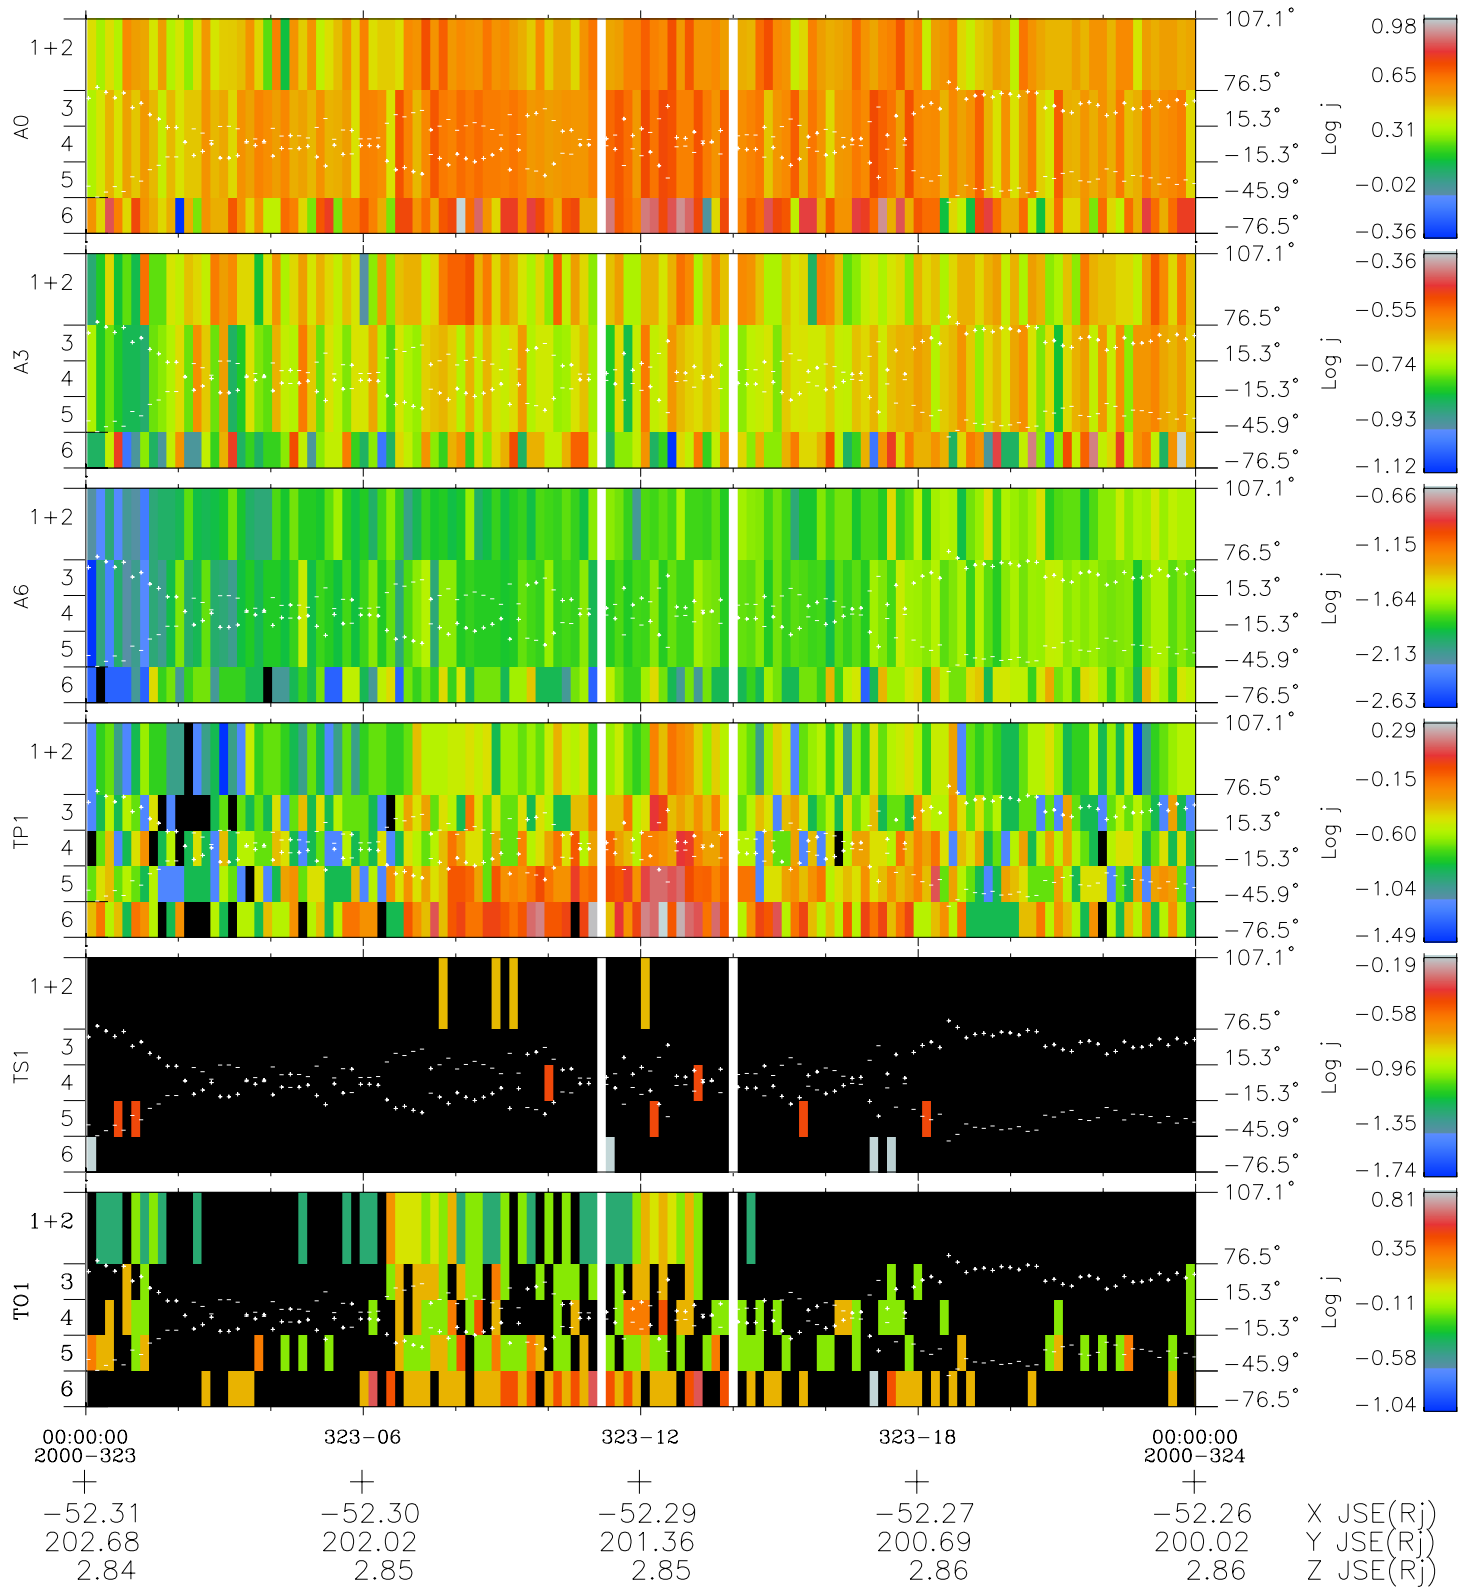

Galileo EPD Real Elevation Anisotropies 00323

Software Version: RTELEV_FLUX V 1.20
 Data Production: 18-05-01
 Plot Production: Mon Sep 17 15:21:02 2001
 Color File: wondr3
 Geofactor File: 1.1

- ◇ = Jupiter look direction
- = Corotation look direction