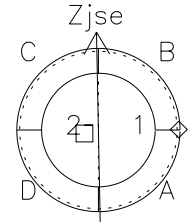

Galileo EPD Real Time Azimuth Anisotropies 00323

Software Version: RTAZIM_NORM V 1.20
 Data Production: 18-05-01
 Plot Production: Mon Sep 17 15:21:47 2001
 Color File: wondr3
 Geofactor File: 1.1

- ◇ = Jupiter look direction
- = Corotation look direction