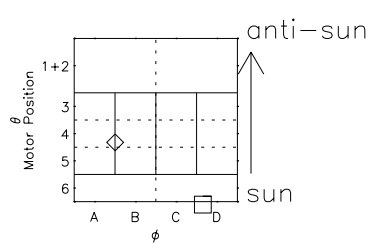

Galileo EPD Real Time Azimuth Anisotropies 00323

Software Version: RTAZIM_NORM V 1.20
 Data Production: 18-05-01
 Plot Production: Mon Sep 17 15:21:47 2001
 Color File: wondr3
 Geofactor File: 1.1

- ◇ = Jupiter look direction
- = Corotation look direction