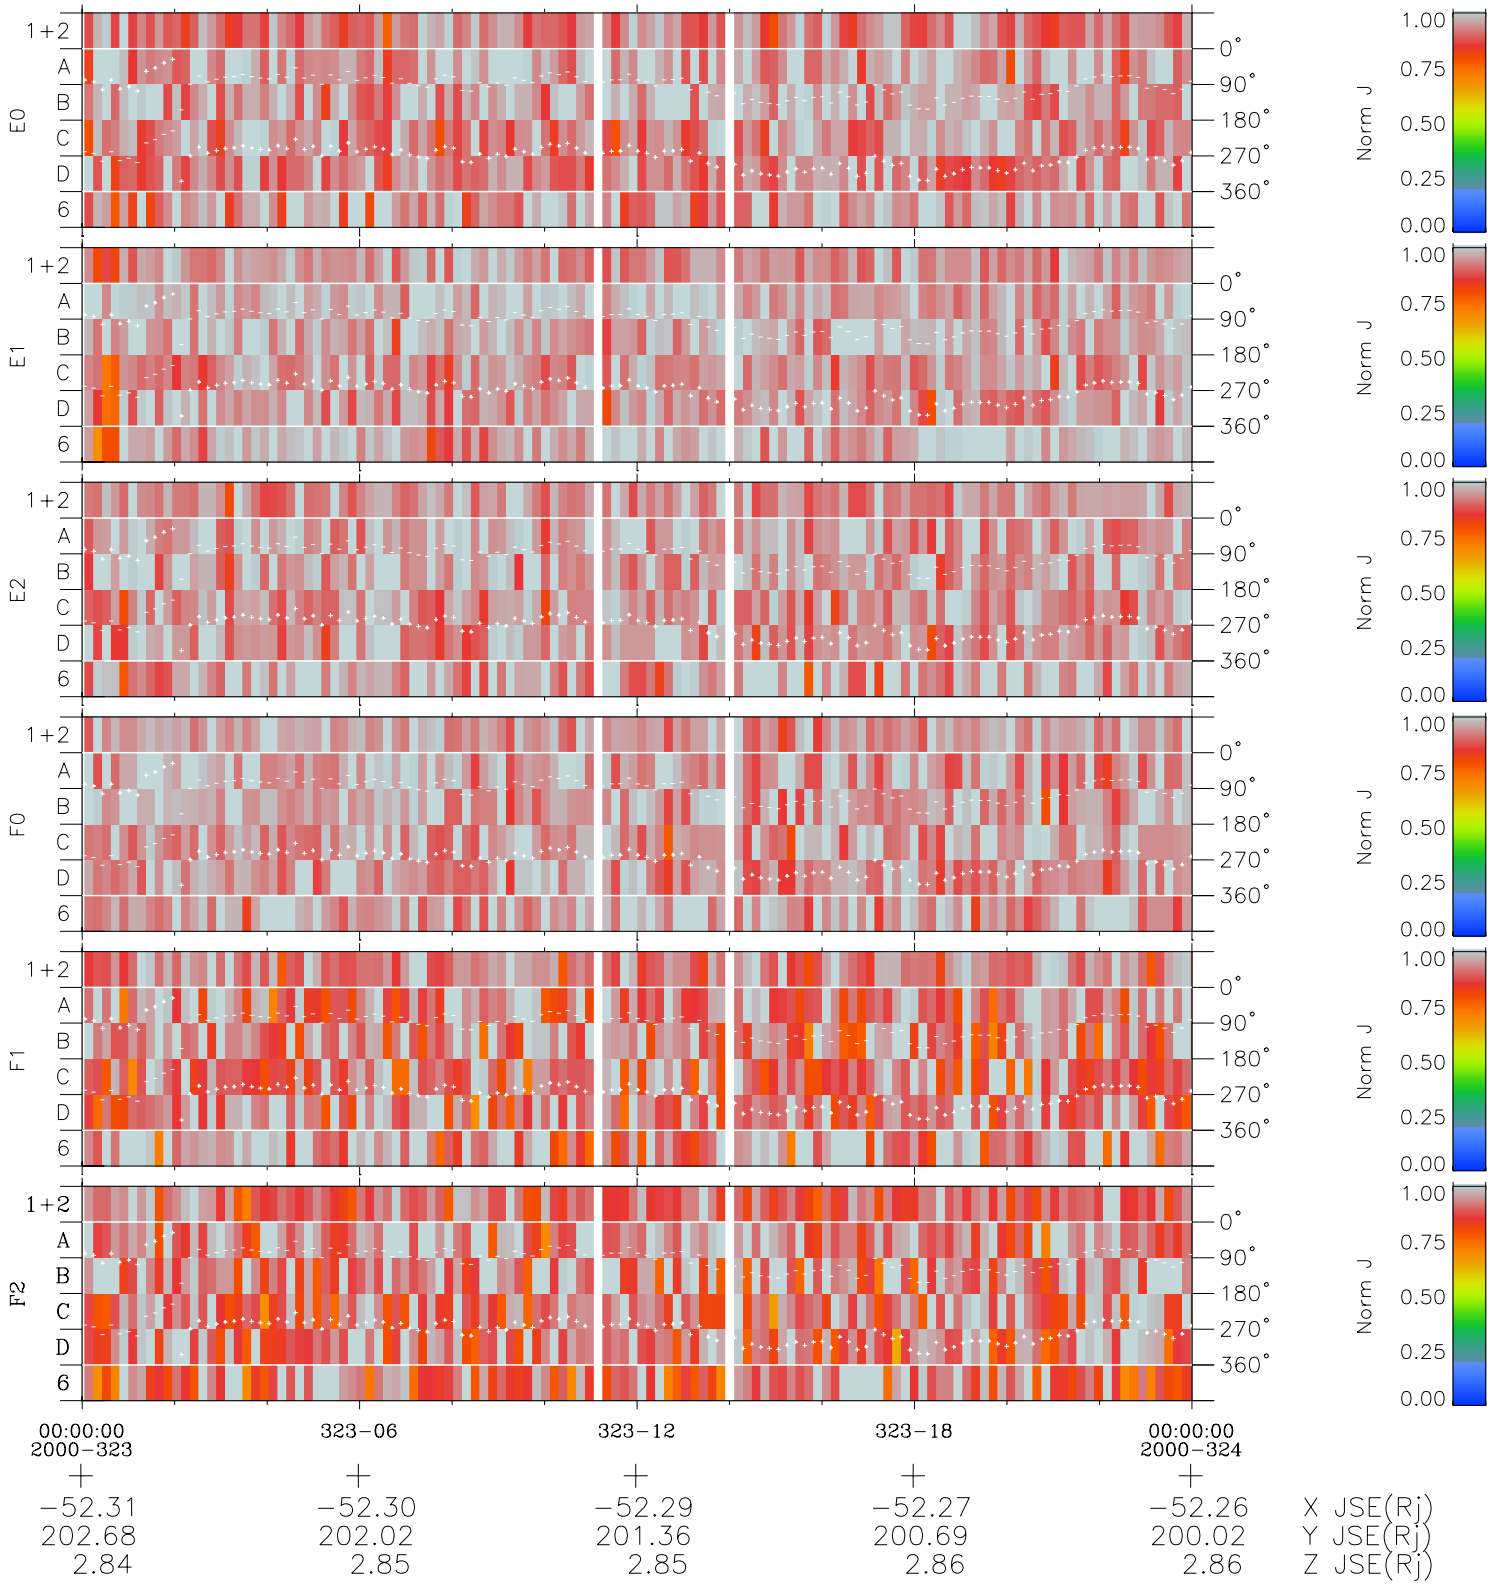

Galileo EPD Real Time Azimuth Anisotropies 00323

Software Version: RTAZIM_NORM V 1.20
 Data Production: 18-05-01
 Plot Production: Mon Sep 17 15:21:47 2001
 Color File: wondr3
 Geofactor File: 1.1

- ◇ = Jupiter look direction
- = Corotation look direction