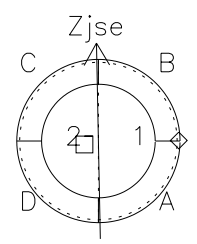

Galileo EPD Real Time Azimuth Anisotropies 00323

Software Version: RTAZIM_MEAN V 1.20
Data Production: 18-05-01
Plot Production: Mon Sep 17 15:21:28 2001
Color File: wondr3
Geofactor File: 1.1

◇ = Jupiter look direction
□ = Corotation look direction