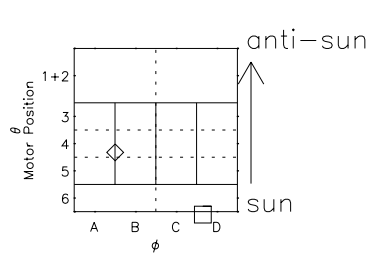

Galileo EPD Real Time Azimuth Anisotropies 00323

Software Version: RTAZIM_MEAN V 1.20
Data Production: 18-05-01
Plot Production: Mon Sep 17 15:21:28 2001
Color File: wondr3
Geofactor File: 1.1

◇ = Jupiter look direction
□ = Corotation look direction