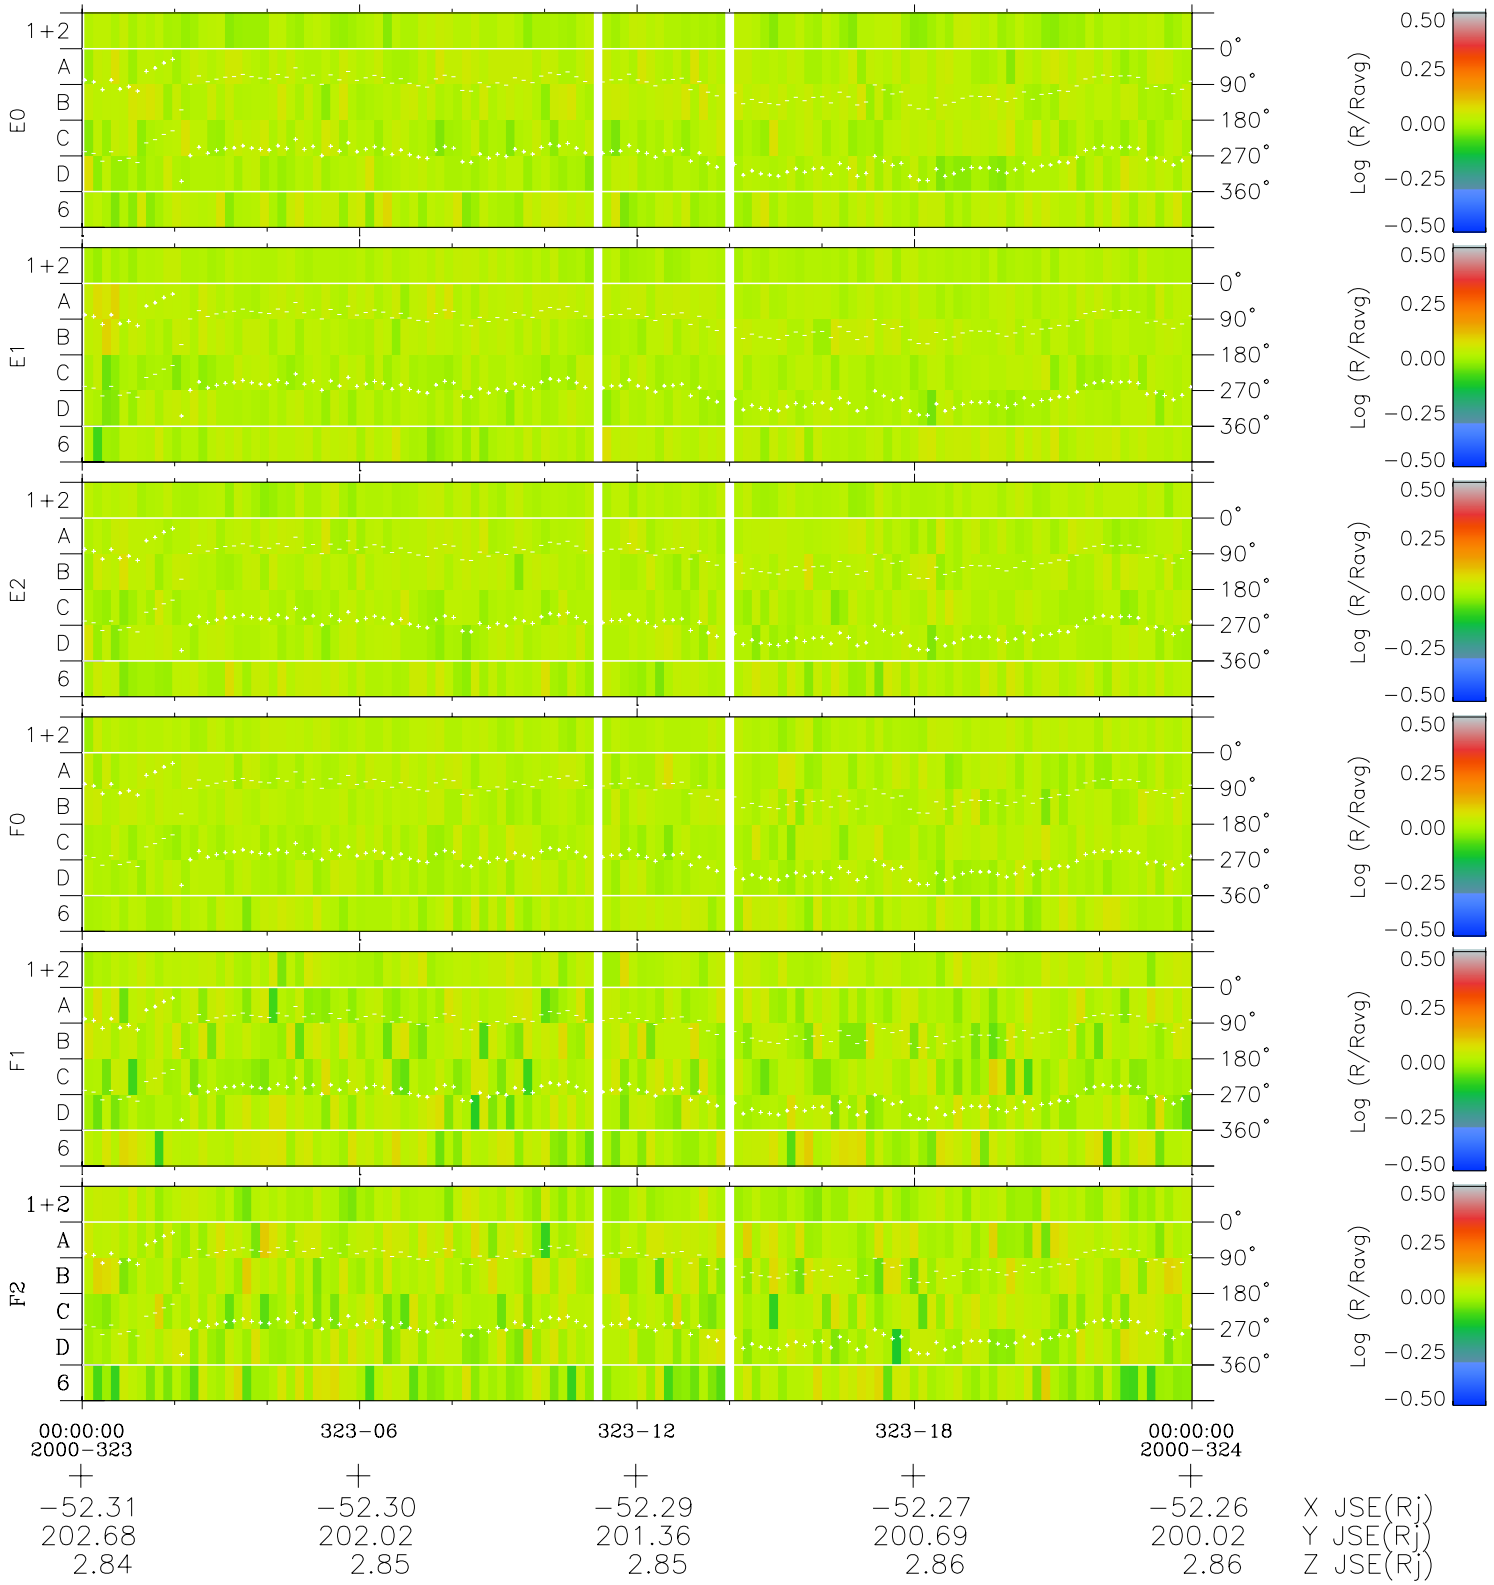

Galileo EPD Real Time Azimuth Anisotropies 00323

Software Version: RTAZIM_MEAN V 1.20
Data Production: 18-05-01
Plot Production: Mon Sep 17 15:21:28 2001
Color File: wondr3
Geofactor File: 1.1

◇ = Jupiter look direction
□ = Corotation look direction