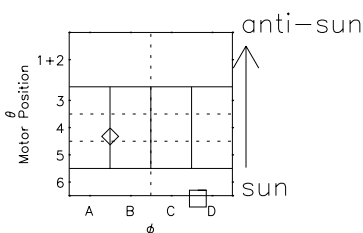

Galileo EPD Real Time Azimuth Anisotropies 00323

Software Version: RTAZIM_FLUX V 1.20
Data Production: 18-05-01
Plot Production: Mon Sep 17 15:21:37 2001
Color File: wondr3
Geofactor File: 1.1

- ◇ = Jupiter look direction
- = Corotation look direction