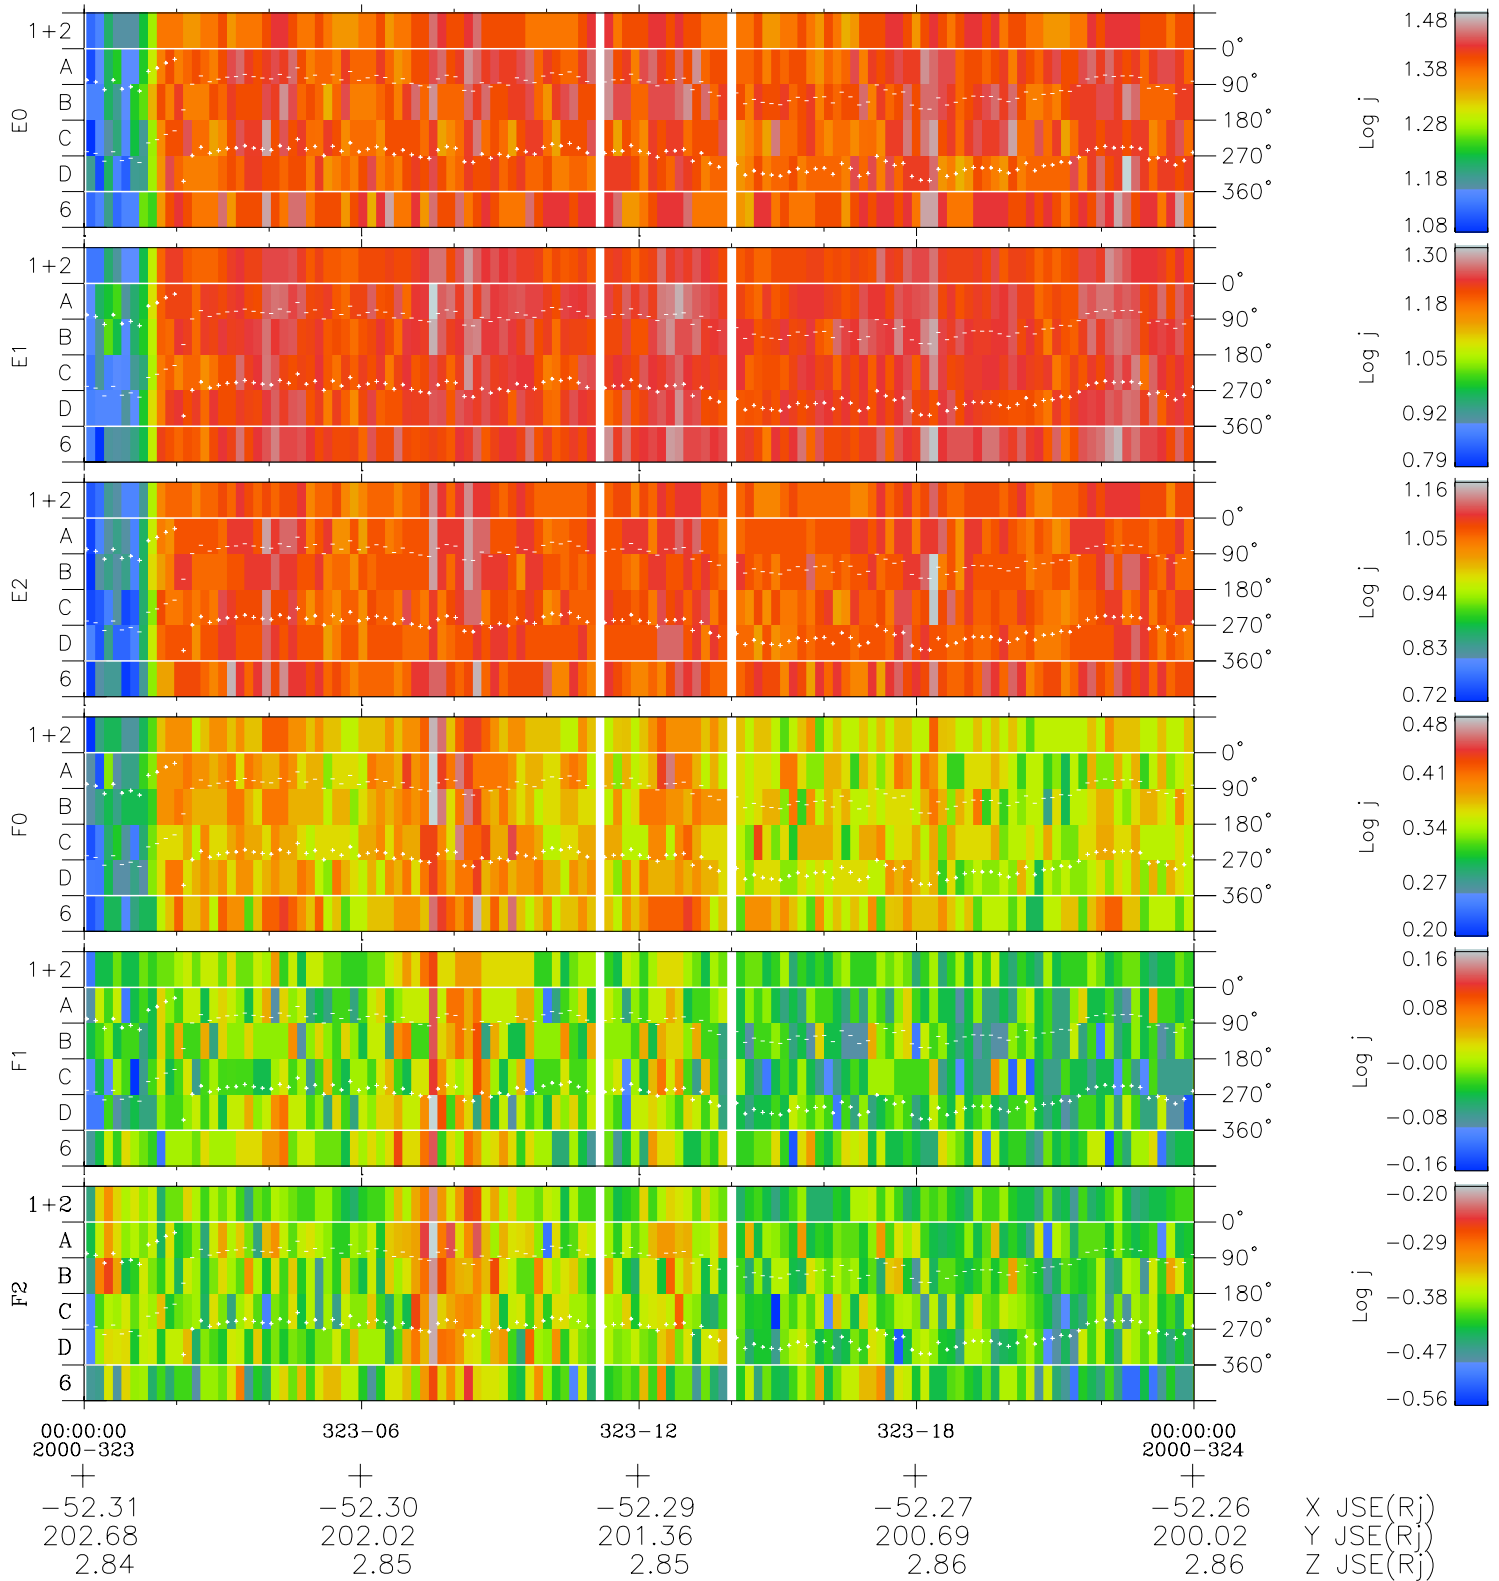

Galileo EPD Real Time Azimuth Anisotropies 00323

Software Version: RTAZIM_FLUX V 1.20
Data Production: 18-05-01
Plot Production: Mon Sep 17 15:21:37 2001
Color File: wondr3
Geofactor File: 1.1

- ◇ = Jupiter look direction
- = Corotation look direction