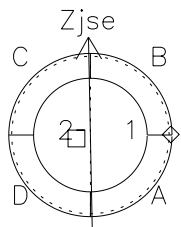

Galileo EPD Real Time Azimuth Anisotropies 00323

Software Version: RTAZIM_FLUX V 1.20
Data Production: 18-05-01
Plot Production: Mon Sep 17 15:21:37 2001
Color File: wondr3
Geofactor File: 1.1

- ◇ = Jupiter look direction
- = Corotation look direction