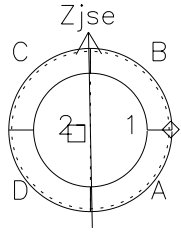

Galileo EPD Real Time Azimuth Anisotropies 00323

Software Version: RTAZIM_FLUX V 1.20
Data Production: 18-05-01
Plot Production: Mon Sep 17 15:21:33 2001
Color File: wondr3
Geofactor File: 1.1

◇ = Jupiter look direction
◻ = Corotation look direction