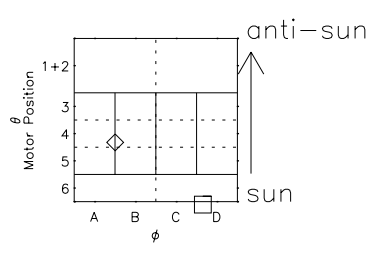

Galileo EPD Real Time Azimuth Anisotropies 00323

Software Version: RTAZIM_FLUX V 1.20
Data Production: 18-05-01
Plot Production: Mon Sep 17 15:21:33 2001
Color File: wondr3
Geofactor File: 1.1

◇ = Jupiter look direction
◻ = Corotation look direction