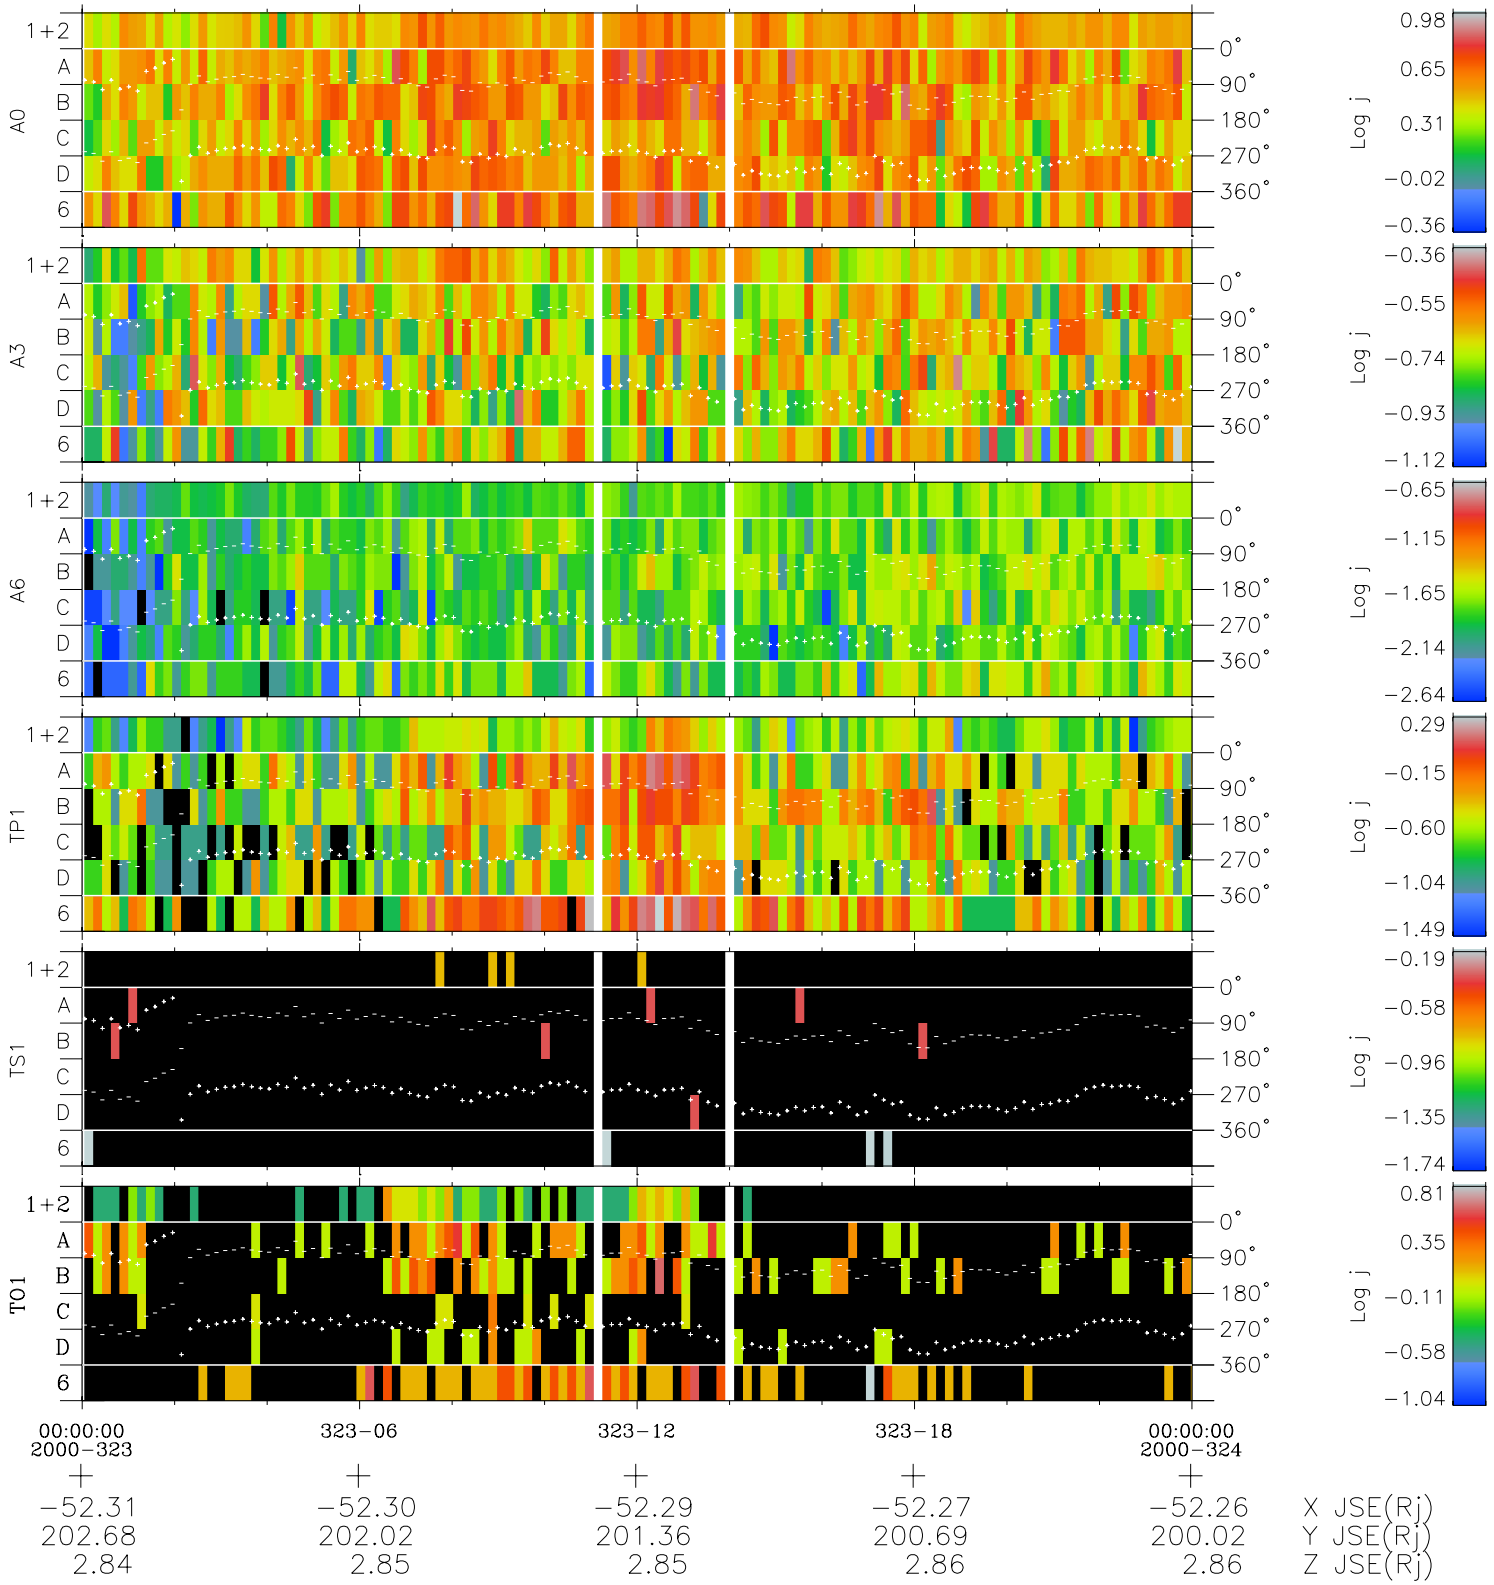

Galileo EPD Real Time Azimuth Anisotropies 00323

Software Version: RTAZIM_FLUX V 1.20
Data Production: 18-05-01
Plot Production: Mon Sep 17 15:21:33 2001
Color File: wondr3
Geofactor File: 1.1

◇ = Jupiter look direction
◻ = Corotation look direction