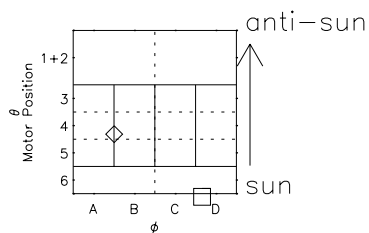

# Galileo EPD Real Time R6 Ions Spectra 00322

Software Version: RTSPEC\_R6 V 1.20  
 Data Production: 18-05-01  
 Plot Production: Mon Sep 17 15:12:25 2001  
 Color File: wondr3  
 Geofactor File: 1.1

◇ = Jupiter look direction  
 □ = Corotation look direction