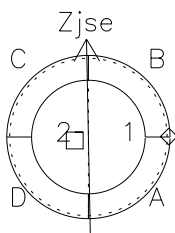

# Galileo EPD Real Time R6 Ions Spectra 00322

Software Version: RTSPEC\_R6 V 1.20  
 Data Production: 18-05-01  
 Plot Production: Mon Sep 17 15:12:25 2001  
 Color File: wondr3  
 Geofactor File: 1.1

◇ = Jupiter look direction  
 □ = Corotation look direction