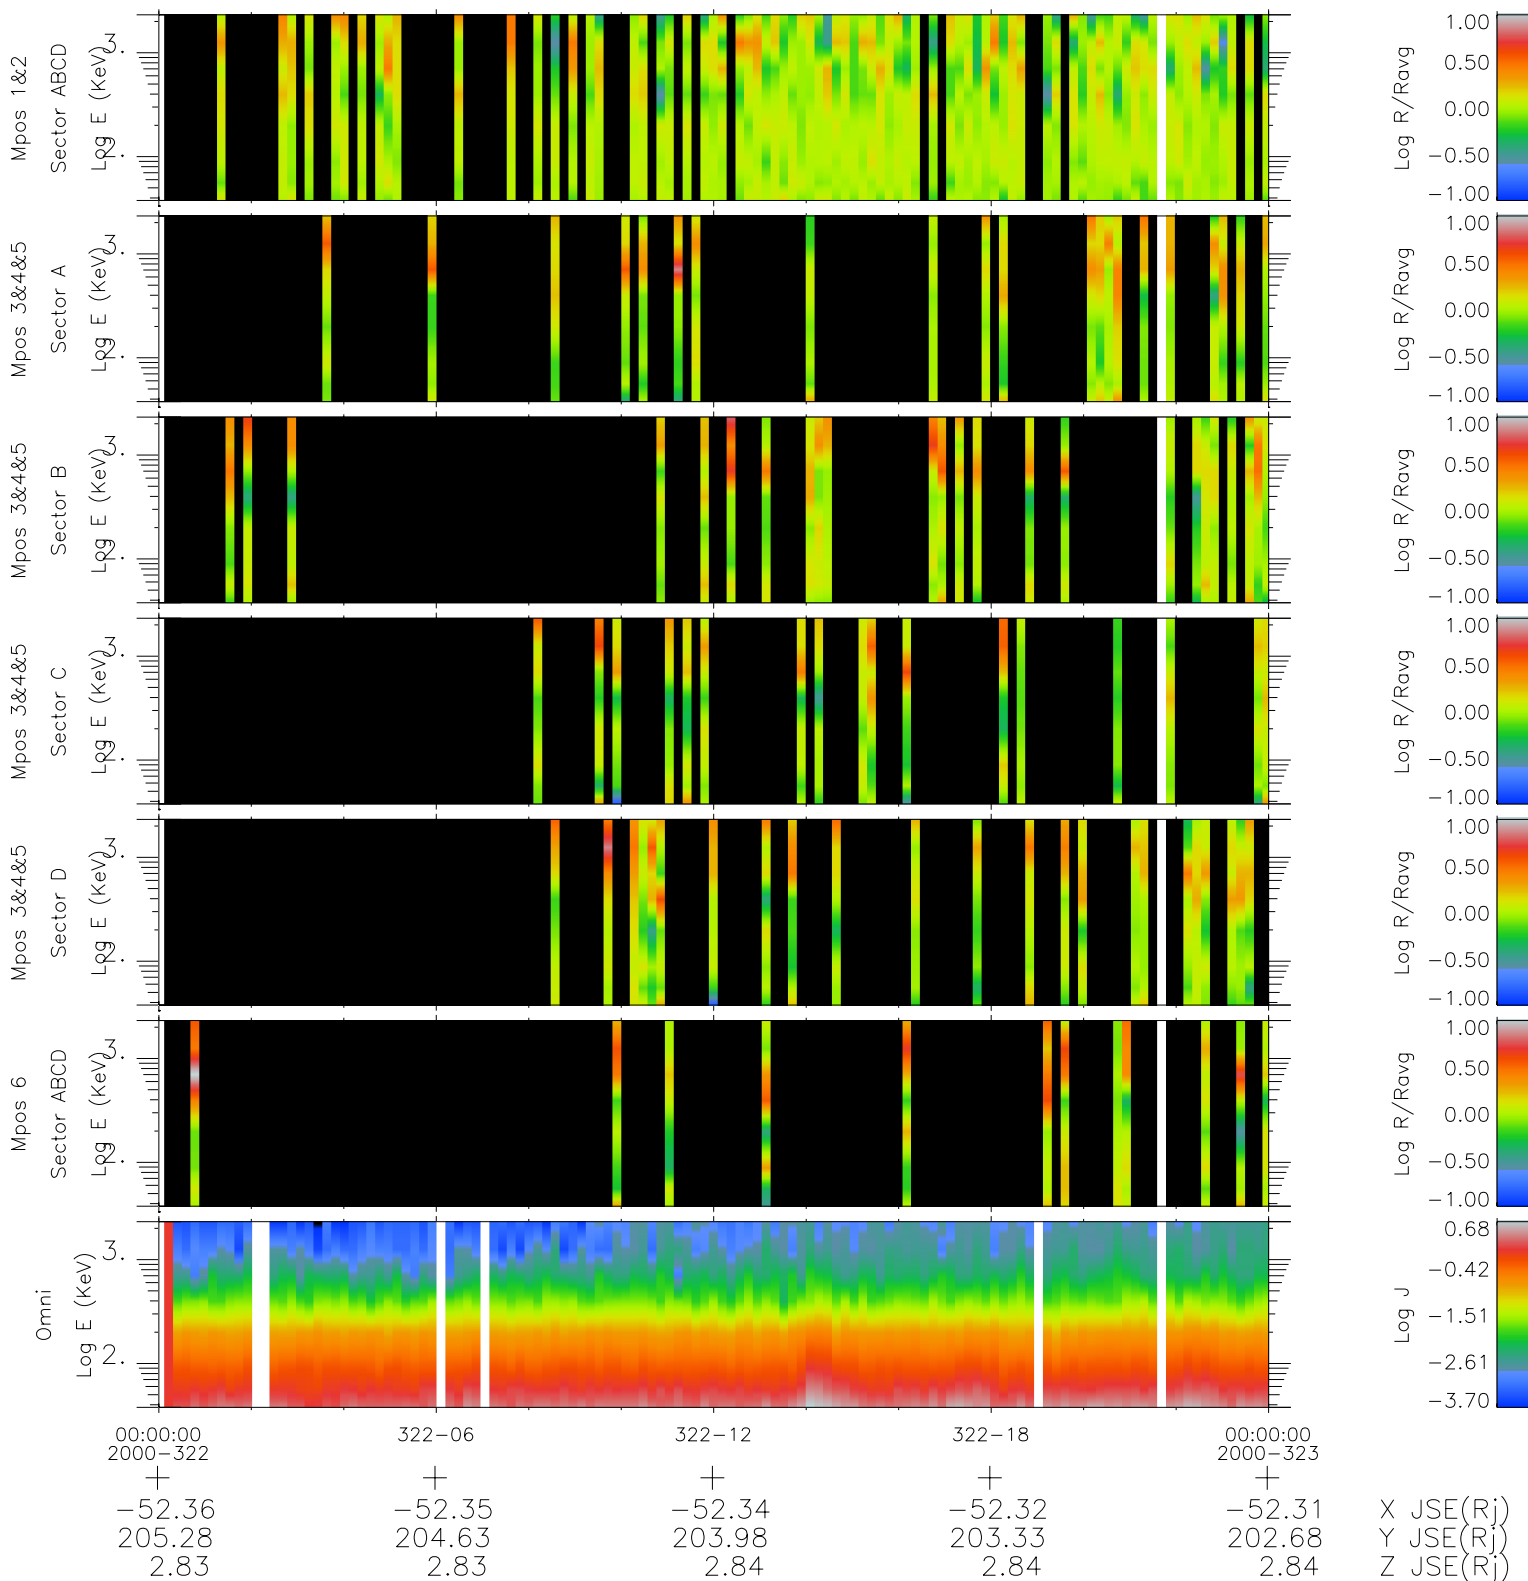

# Galileo EPD Real Time R6 Ions Spectra 00322

Software Version: RTSPEC\_R6 V 1.20  
 Data Production: 18-05-01  
 Plot Production: Mon Sep 17 15:12:25 2001  
 Color File: wondr3  
 Geofactor File: 1.1

◇ = Jupiter look direction  
 □ = Corotation look direction