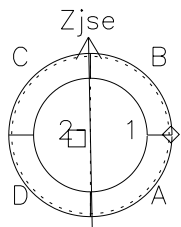

Galileo EPD Real-Time Six-Sector 00322

Software Version: RTLINE_R6 V 1.20
Data Production: 18-05-01
Plot Production: Mon Sep 17 15:14:32 2001

◇ = Jupiter look direction
□ = Corotation look direction