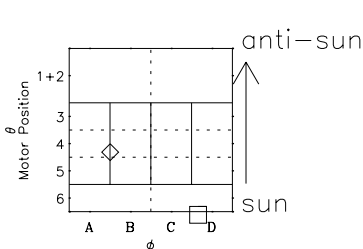

Galileo EPD Real-Time Six-Sector 00322

Software Version: RTLINE_R6 V 1.20
Data Production: 18-05-01
Plot Production: Mon Sep 17 15:14:32 2001

◇ = Jupiter look direction
□ = Corotation look direction