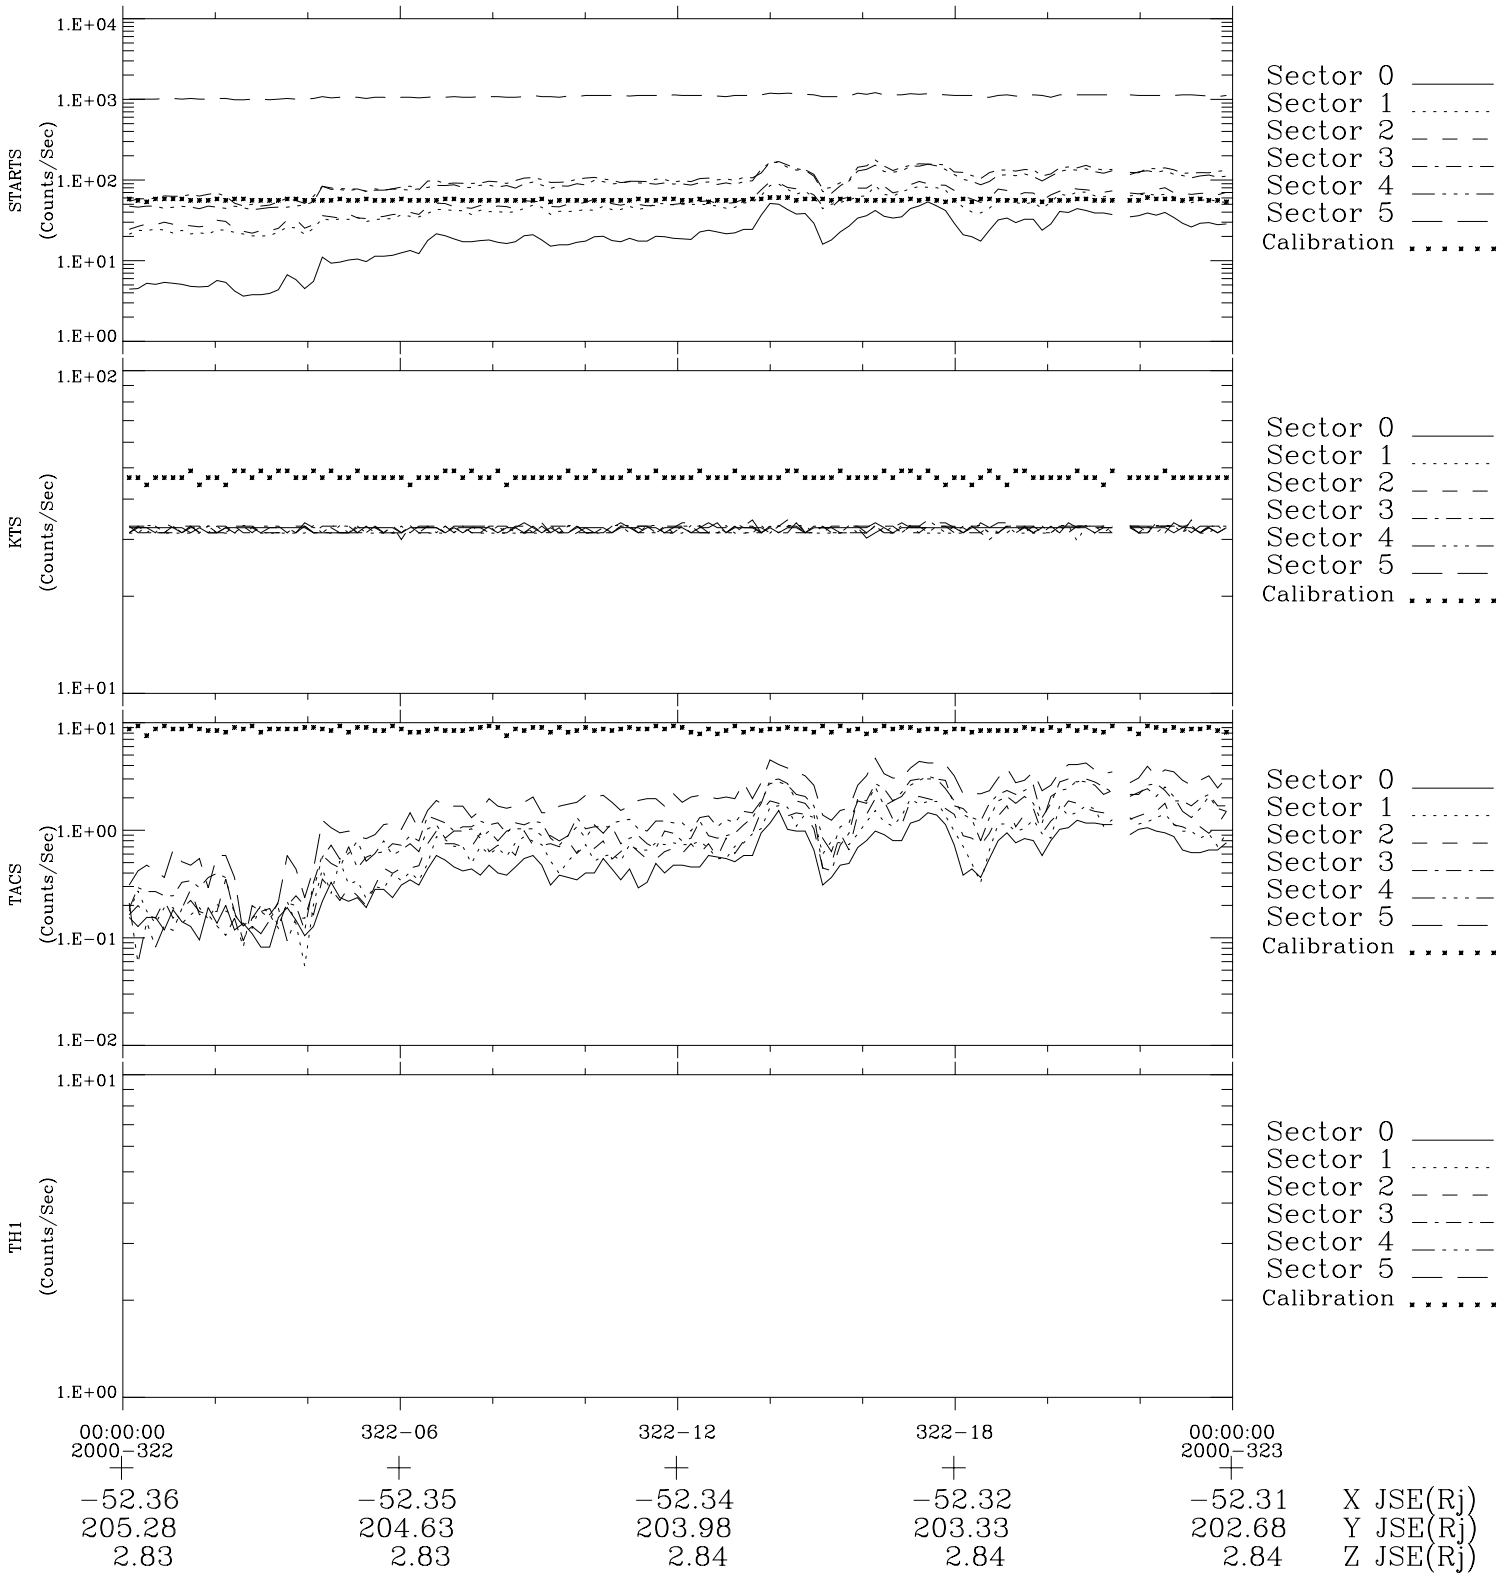

Galileo EPD Real-Time Six-Sector 00322

Software Version: RTLINE_R6 V 1.20
Data Production: 18-05-01
Plot Production: Mon Sep 17 15:14:32 2001

◇ = Jupiter look direction
□ = Corotation look direction