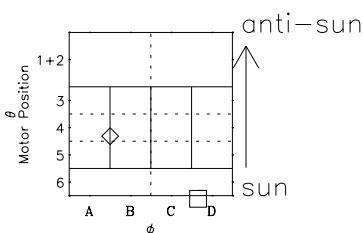

Galileo EPD Real-Time Six-Sector 00322

Software Version: RTLINE_R6 V 1.20
Data Production: 18-05-01
Plot Production: Mon Sep 17 15:14:31 2001

◇ = Jupiter look direction
□ = Corotation look direction