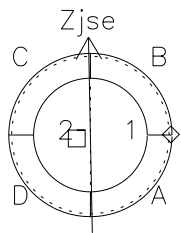

Galileo EPD Real-Time Six-Sector 00322

Software Version: RTLINE_R6 V 1.20
Data Production: 18-05-01
Plot Production: Mon Sep 17 15:14:31 2001

◇ = Jupiter look direction
□ = Corotation look direction