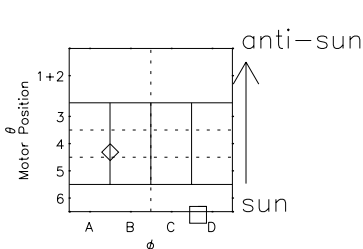

- = Jupiter look direction
- = Corotation look direction