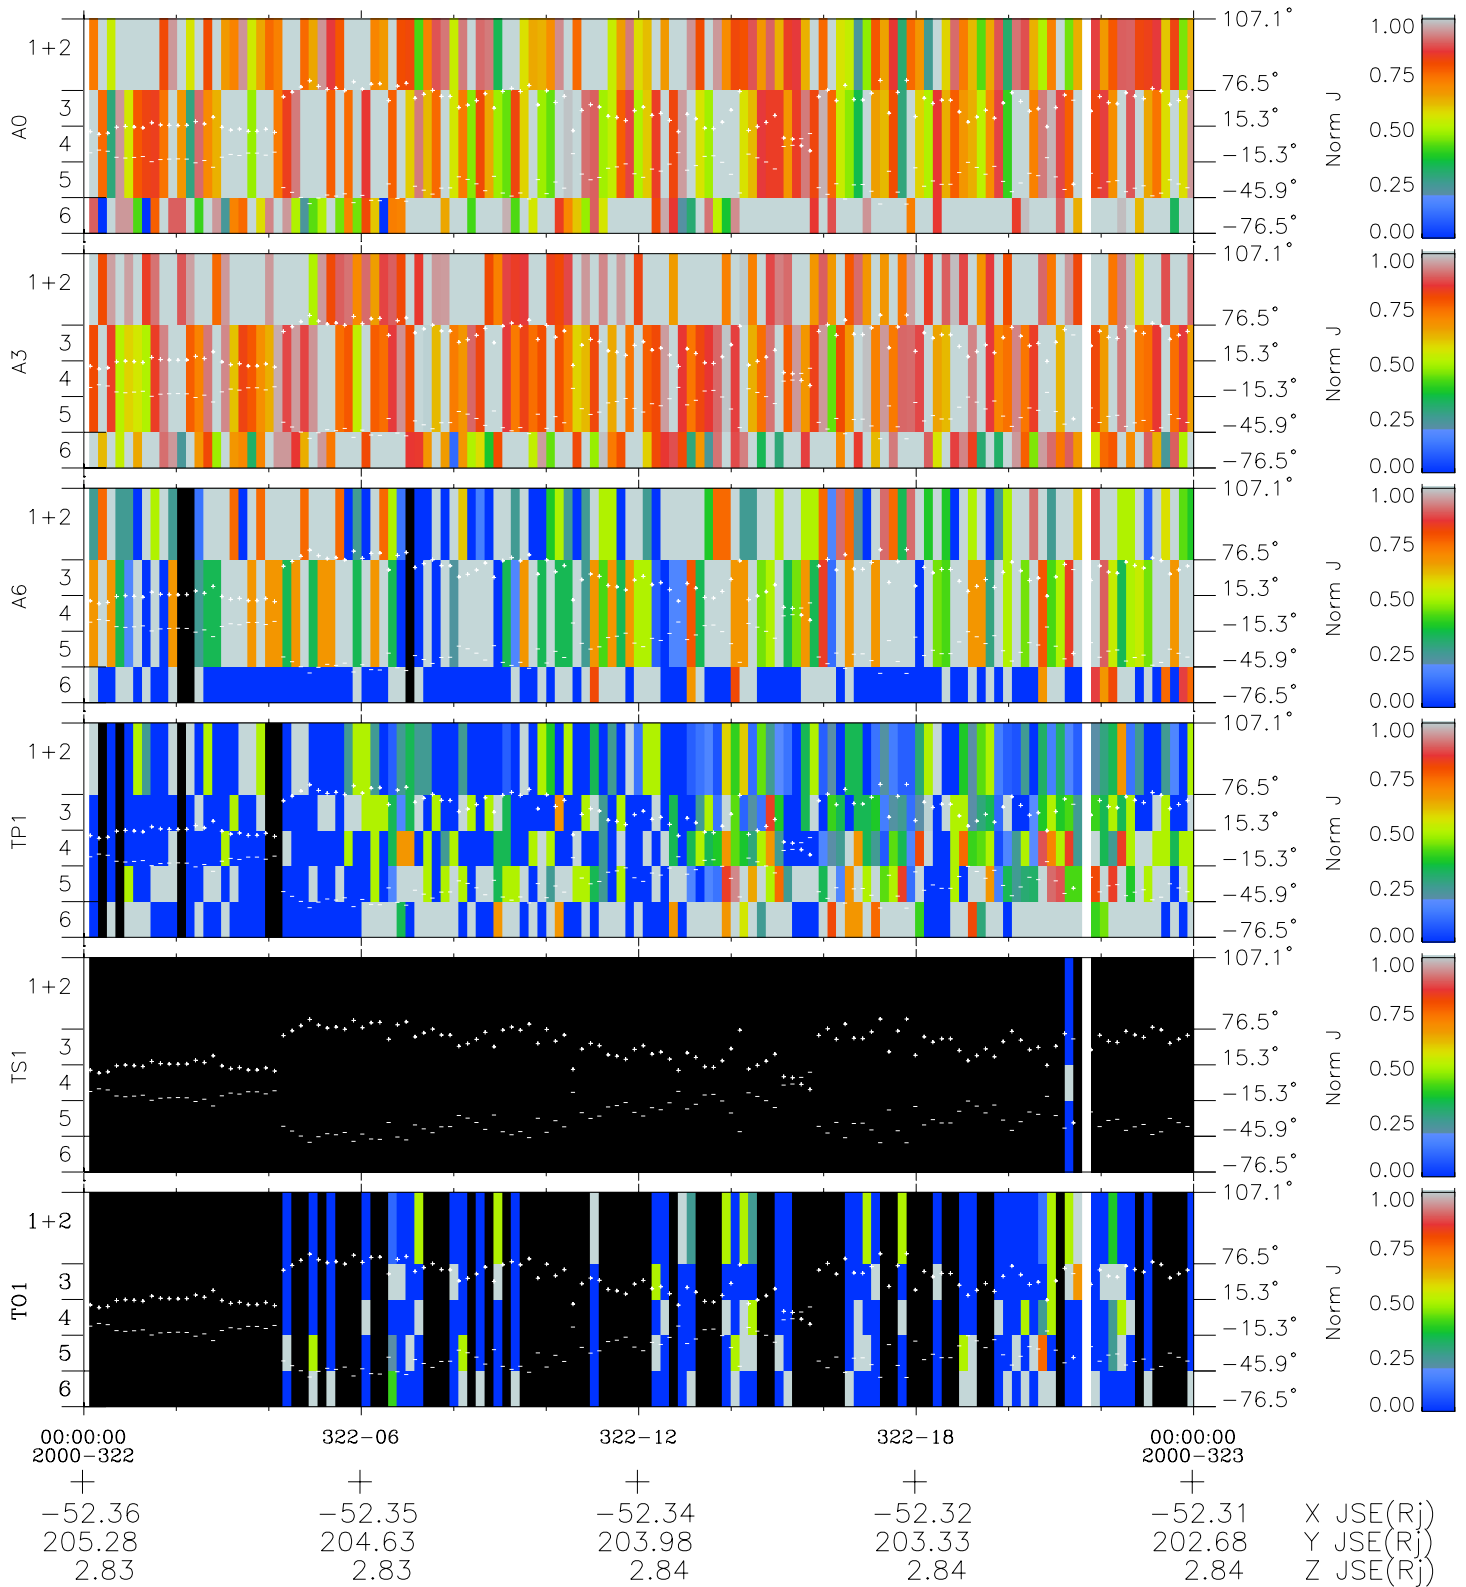

Galileo EPD Real Elevation Anisotropies 00322

Software Version: RTELEV_NORM V 1.20
 Data Production: 18-05-01
 Plot Production: Mon Sep 17 15:13:45 2001
 Color File: wondr3
 Geofactor File: 1.1

- ◇ = Jupiter look direction
- = Corotation look direction