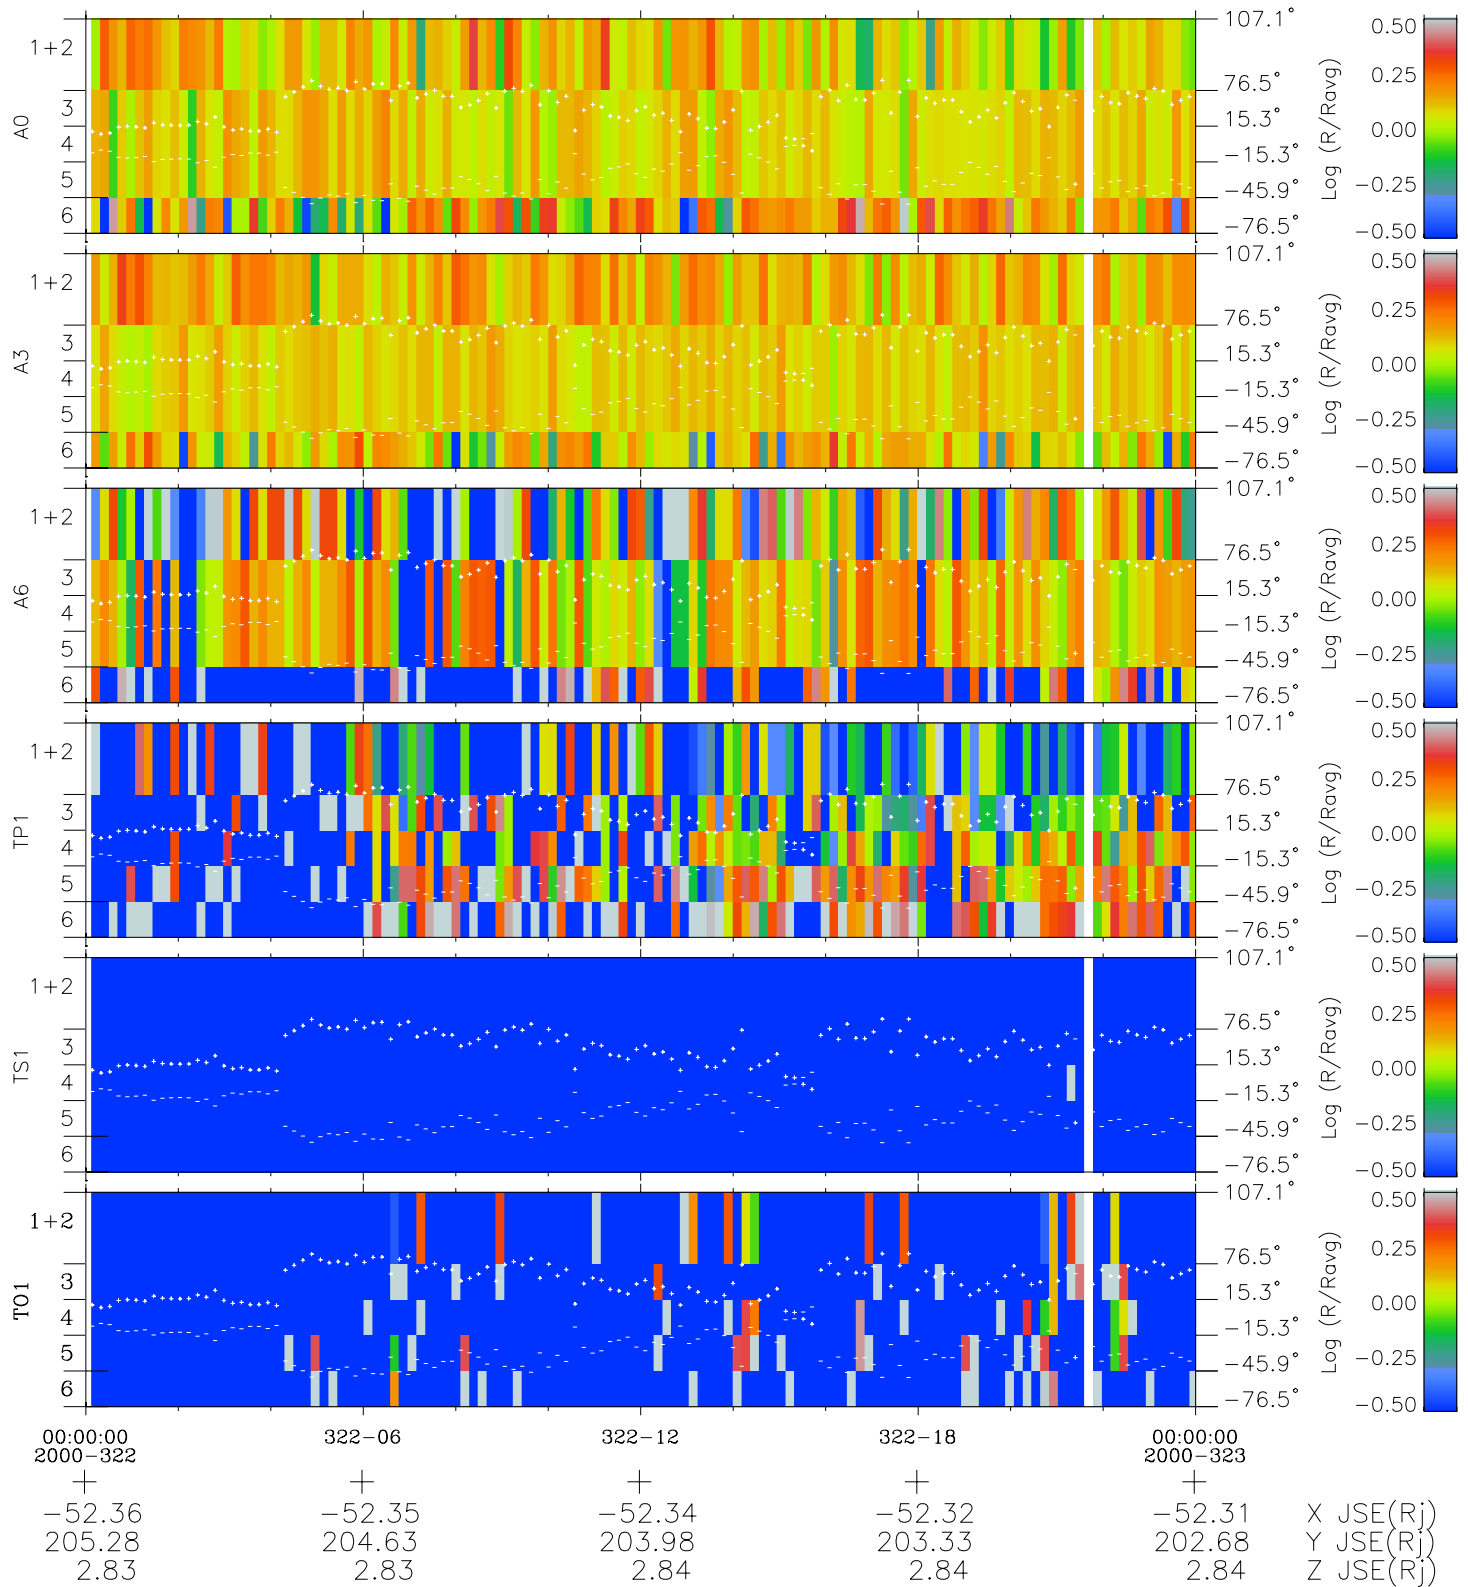

# Galileo EPD Real Elevation Anisotropies 00322

Software Version: RTELEV\_MEAN V 1.20  
 Data Production: 18-05-01  
 Plot Production: Mon Sep 17 15:13:24 2001  
 Color File: wondr3  
 Geofactor File: 1.1

- ◇ = Jupiter look direction
- = Corotation look direction