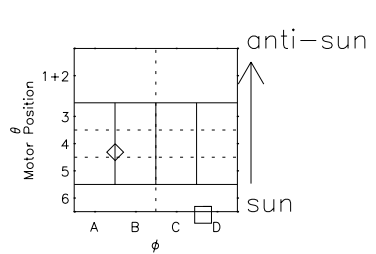

Galileo EPD Real Time Azimuth Anisotropies 00322

Software Version: RTAZIM_MEAN V 1.20
 Data Production: 18-05-01
 Plot Production: Mon Sep 17 15:14:00 2001
 Color File: wondr3
 Geofactor File: 1.1

- ◇ = Jupiter look direction
- = Corotation look direction