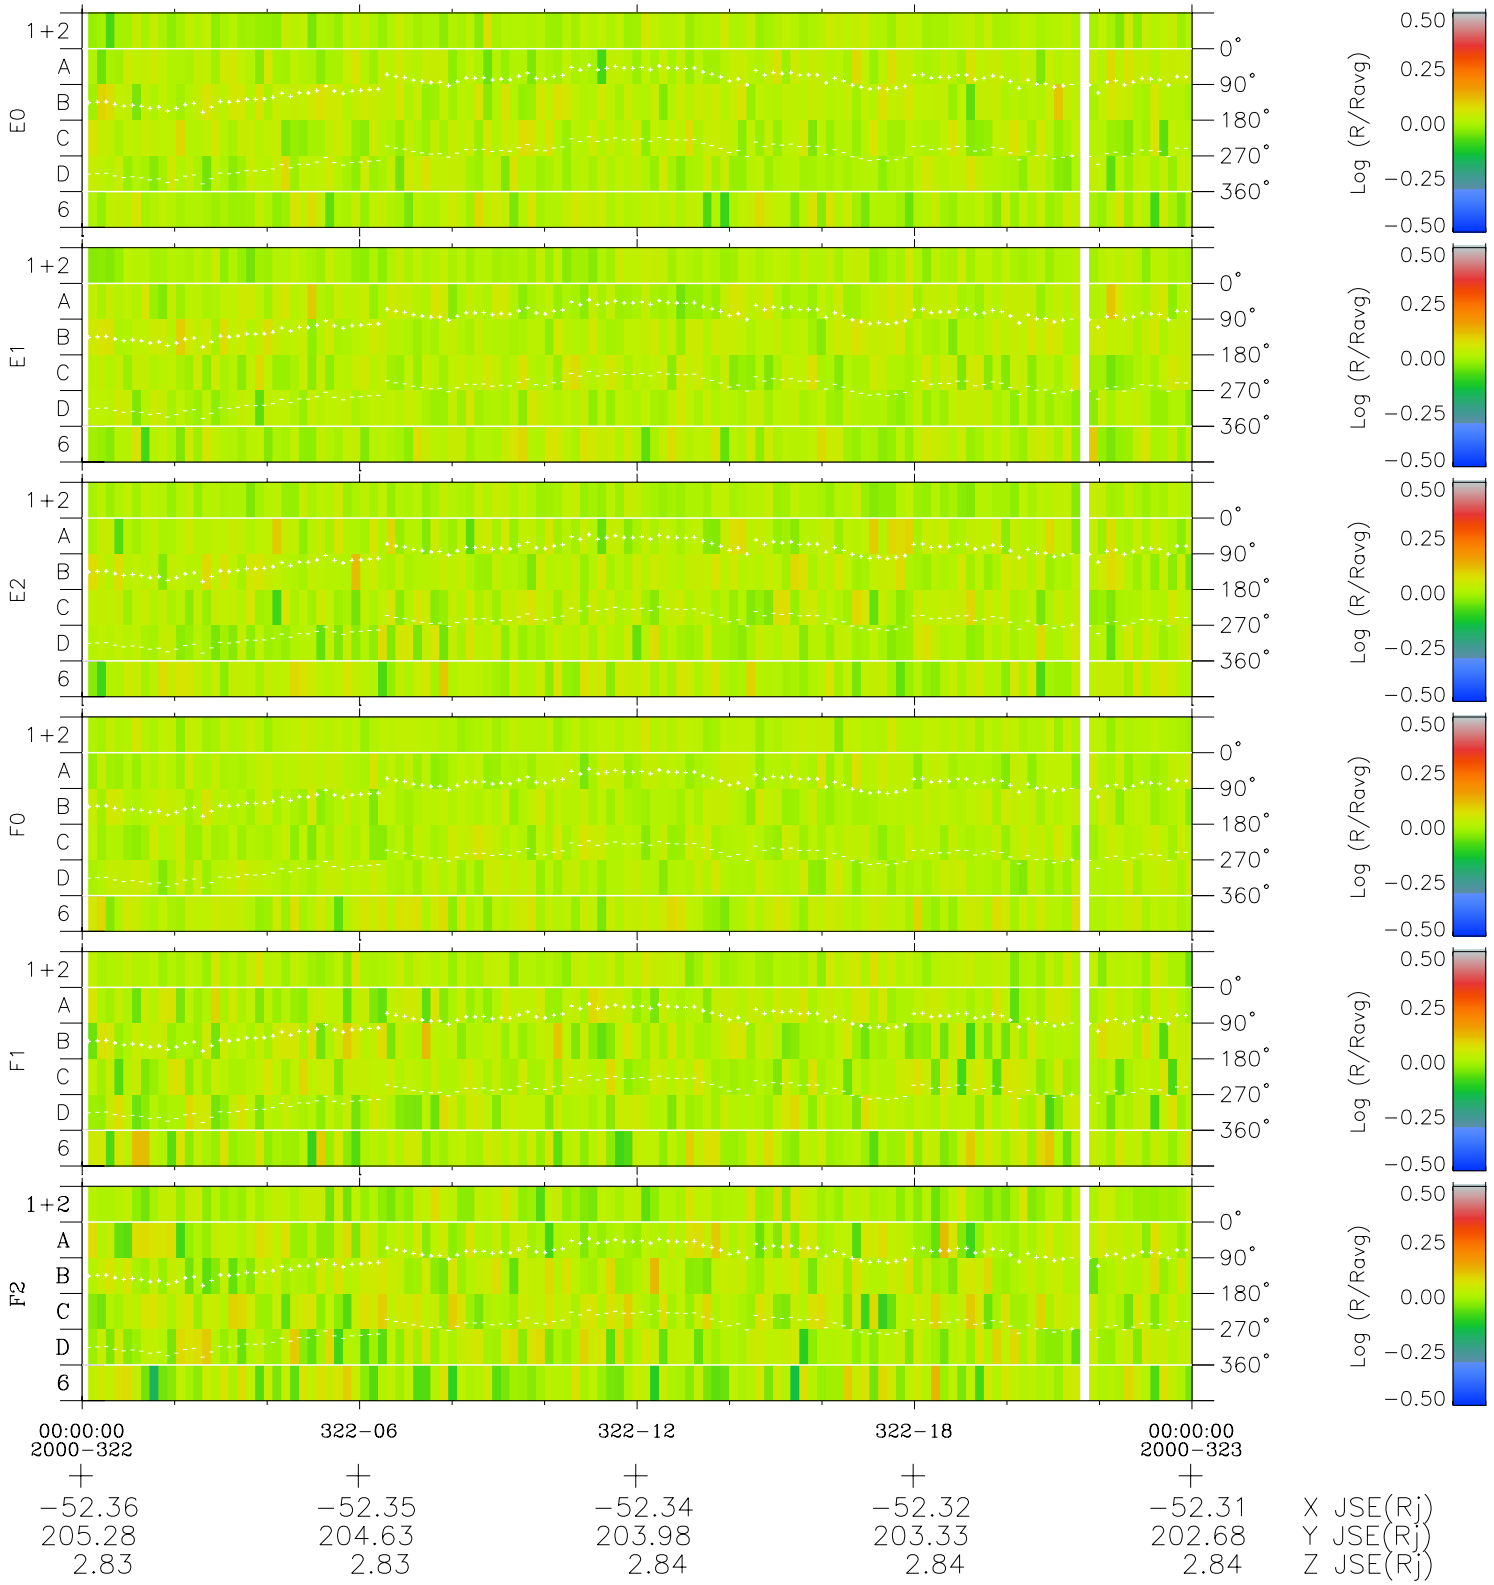

Galileo EPD Real Time Azimuth Anisotropies 00322

Software Version: RTAZIM_MEAN V 1.20
 Data Production: 18-05-01
 Plot Production: Mon Sep 17 15:14:00 2001
 Color File: wondr3
 Geofactor File: 1.1

- ◇ = Jupiter look direction
- = Corotation look direction