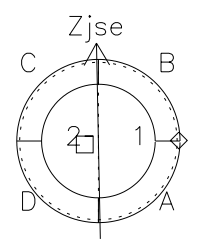

Galileo EPD Real Time Azimuth Anisotropies 00322

Software Version: RTAZIM_MEAN V 1.20
 Data Production: 18-05-01
 Plot Production: Mon Sep 17 15:14:00 2001
 Color File: wondr3
 Geofactor File: 1.1

- ◇ = Jupiter look direction
- = Corotation look direction