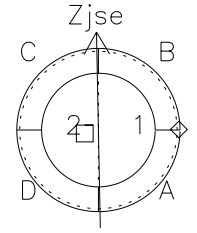

Galileo EPD Real Time Azimuth Anisotropies 00322

Software Version: RTAZIM_MEAN V 1.20
Data Production: 18-05-01
Plot Production: Mon Sep 17 15:13:55 2001
Color File: wondr3
Geofactor File: 1.1

- ◇ = Jupiter look direction
- = Corotation look direction