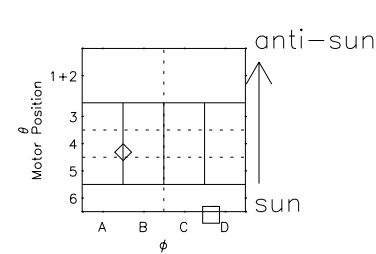

Galileo EPD Real Time Azimuth Anisotropies 00322

Software Version: RTAZIM_MEAN V 1.20
Data Production: 18-05-01
Plot Production: Mon Sep 17 15:13:55 2001
Color File: wondr3
Geofactor File: 1.1

- ◇ = Jupiter look direction
- = Corotation look direction