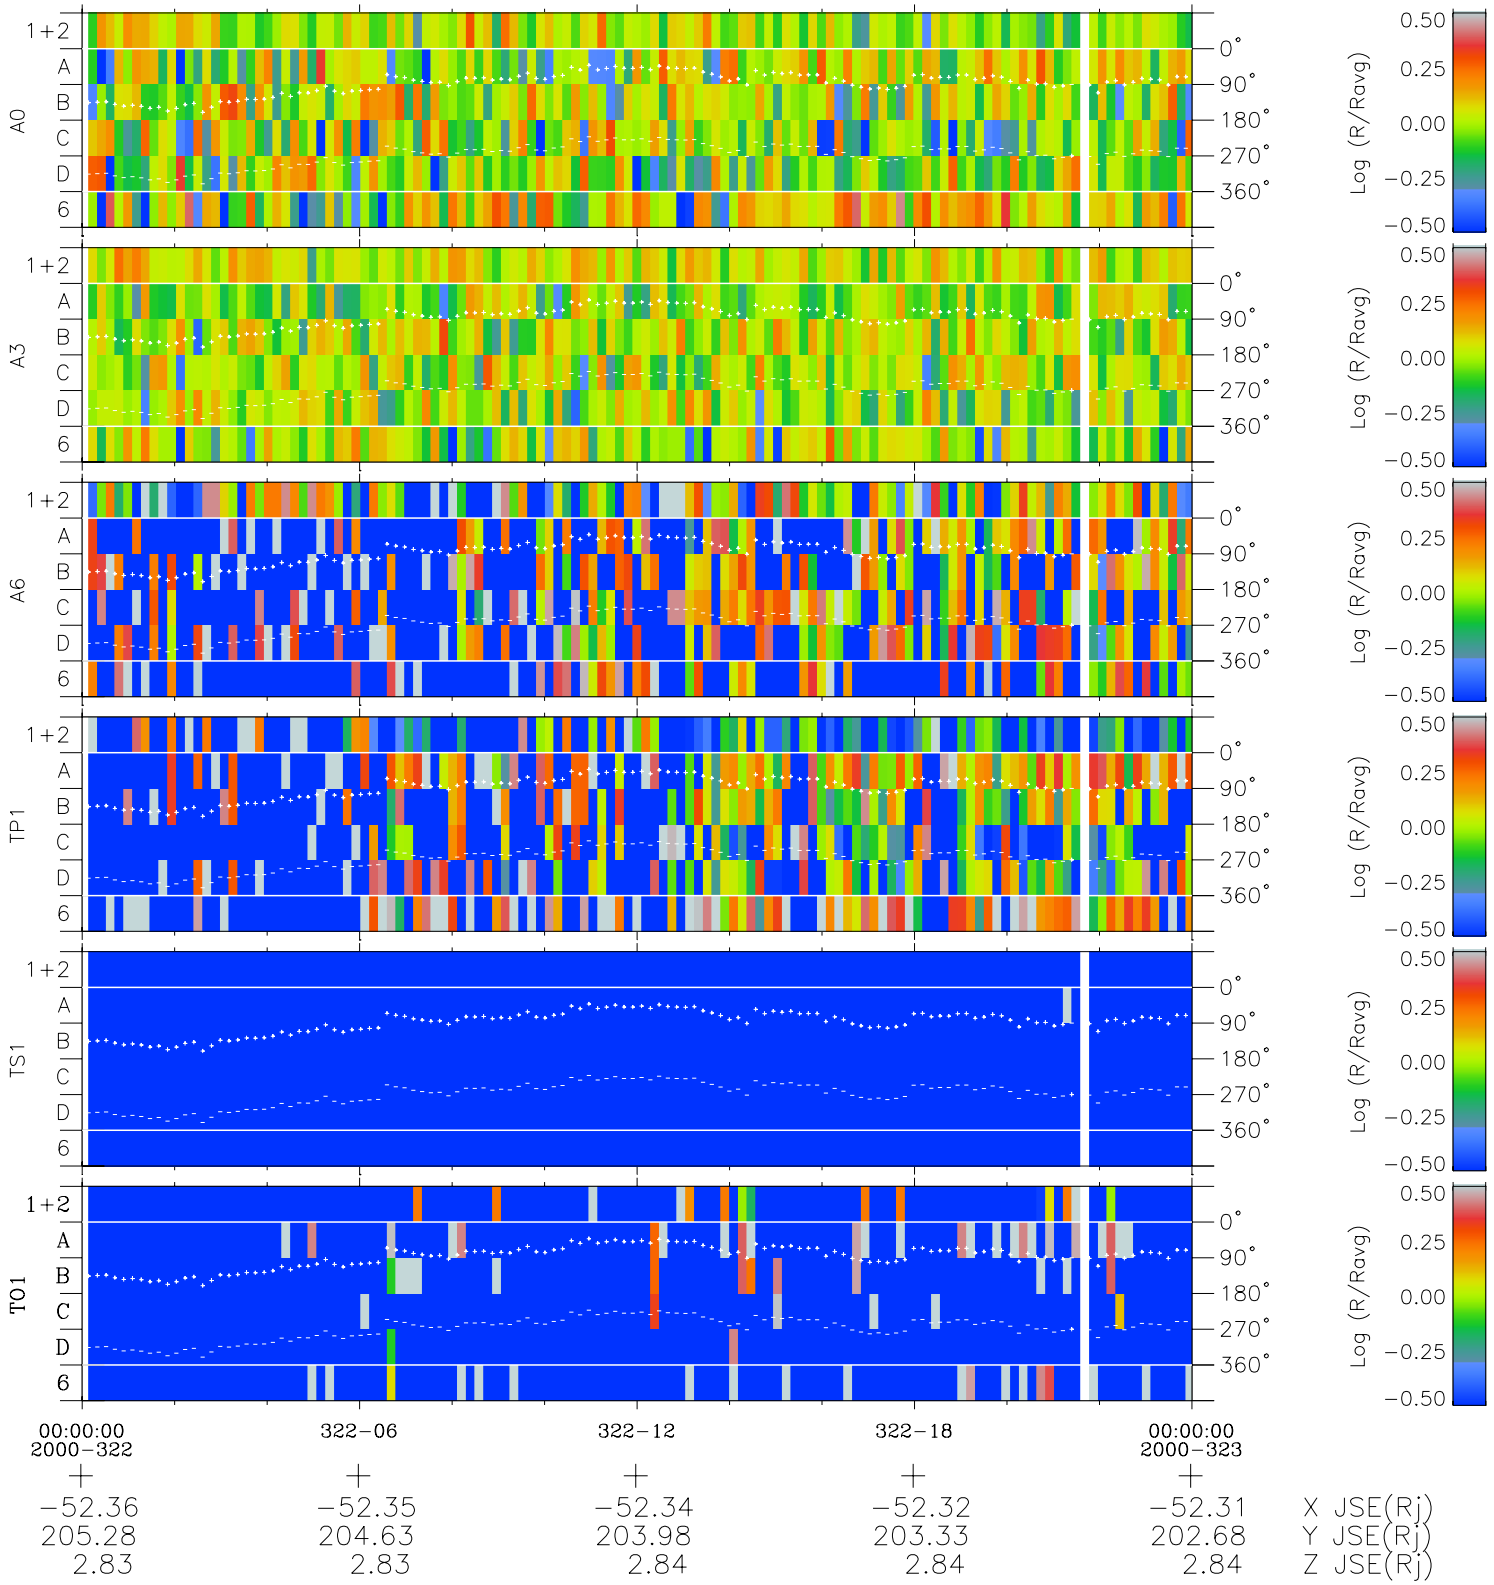

Galileo EPD Real Time Azimuth Anisotropies 00322

Software Version: RTAZIM_MEAN V 1.20
Data Production: 18-05-01
Plot Production: Mon Sep 17 15:13:55 2001
Color File: wondr3
Geofactor File: 1.1

- ◇ = Jupiter look direction
- = Corotation look direction