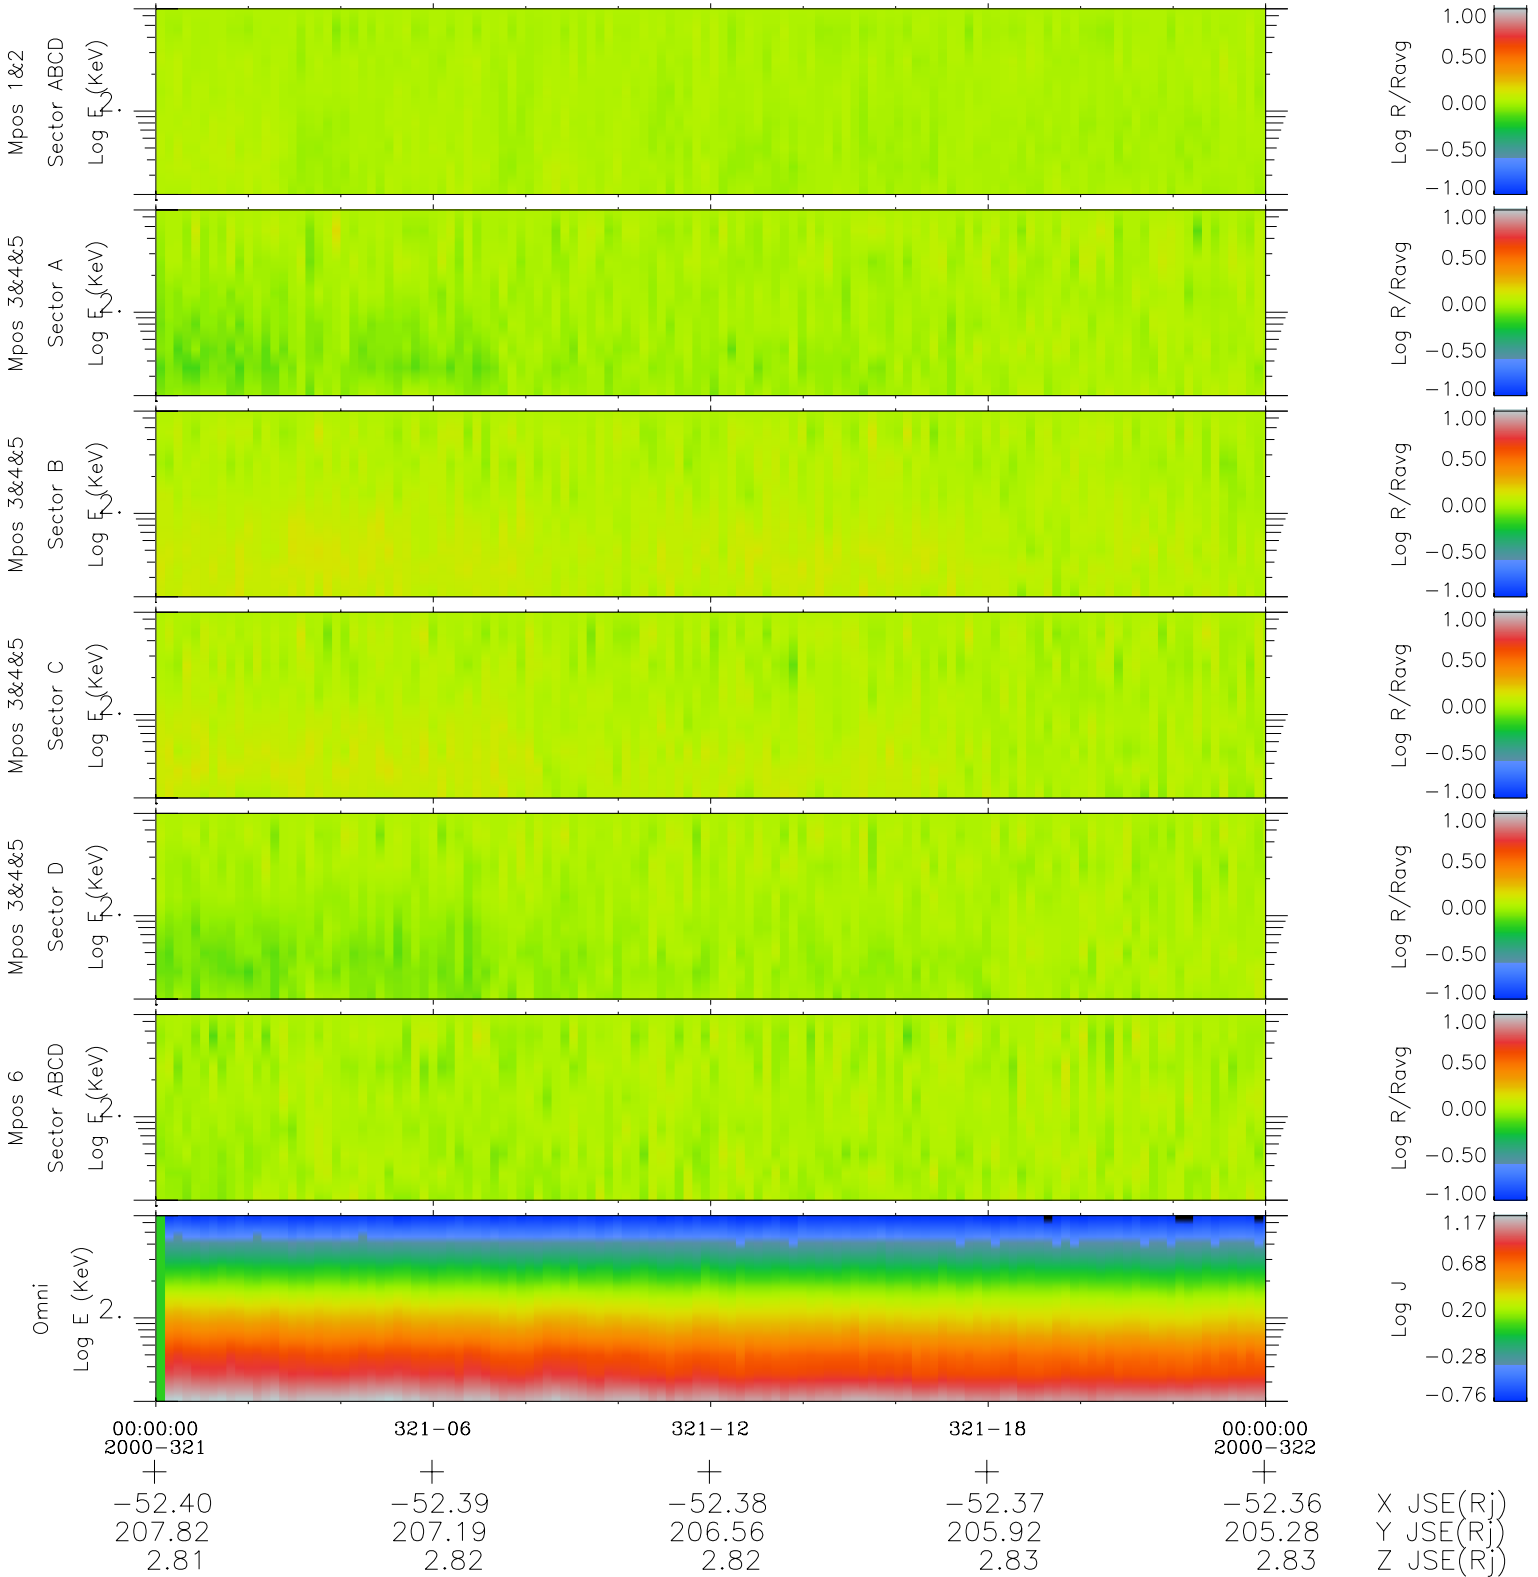

# Galileo EPD Real Time R6 Electrons Spectra 00321

Software Version: RTSPEC\_R6 V 1.20  
 Data Production: 18-05-01  
 Plot Production: Mon Sep 17 15:05:10 2001  
 Color File: wondr3  
 Geofactor File: 1.1

- ◇ = Jupiter look direction
- = Corotation look direction