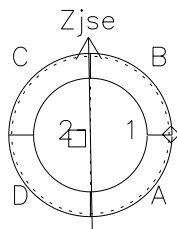

# Galileo EPD Real-Time Six-Sector 00321

Software Version: RTLINE\_R6 V 1.20  
Data Production: 18-05-01  
Plot Production: Mon Sep 17 15:07:09 2001

◇ = Jupiter look direction  
□ = Corotation look direction