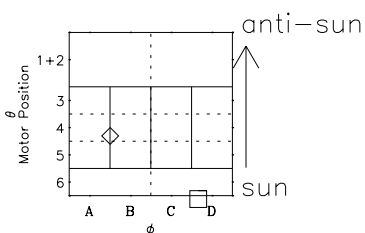

# Galileo EPD Real-Time Six-Sector 00321

Software Version: RTLINE\_R6 V 1.20  
Data Production: 18-05-01  
Plot Production: Mon Sep 17 15:07:09 2001

◇ = Jupiter look direction  
□ = Corotation look direction