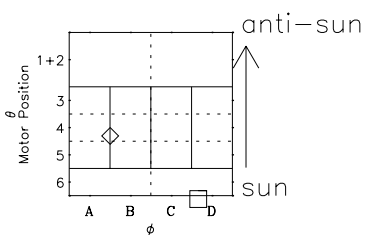

Galileo EPD Real-Time Six-Sector 00321

Software Version: RTLINE_R6 V 1.20
Data Production: 18-05-01
Plot Production: Mon Sep 17 15:07:09 2001

◇ = Jupiter look direction
□ = Corotation look direction