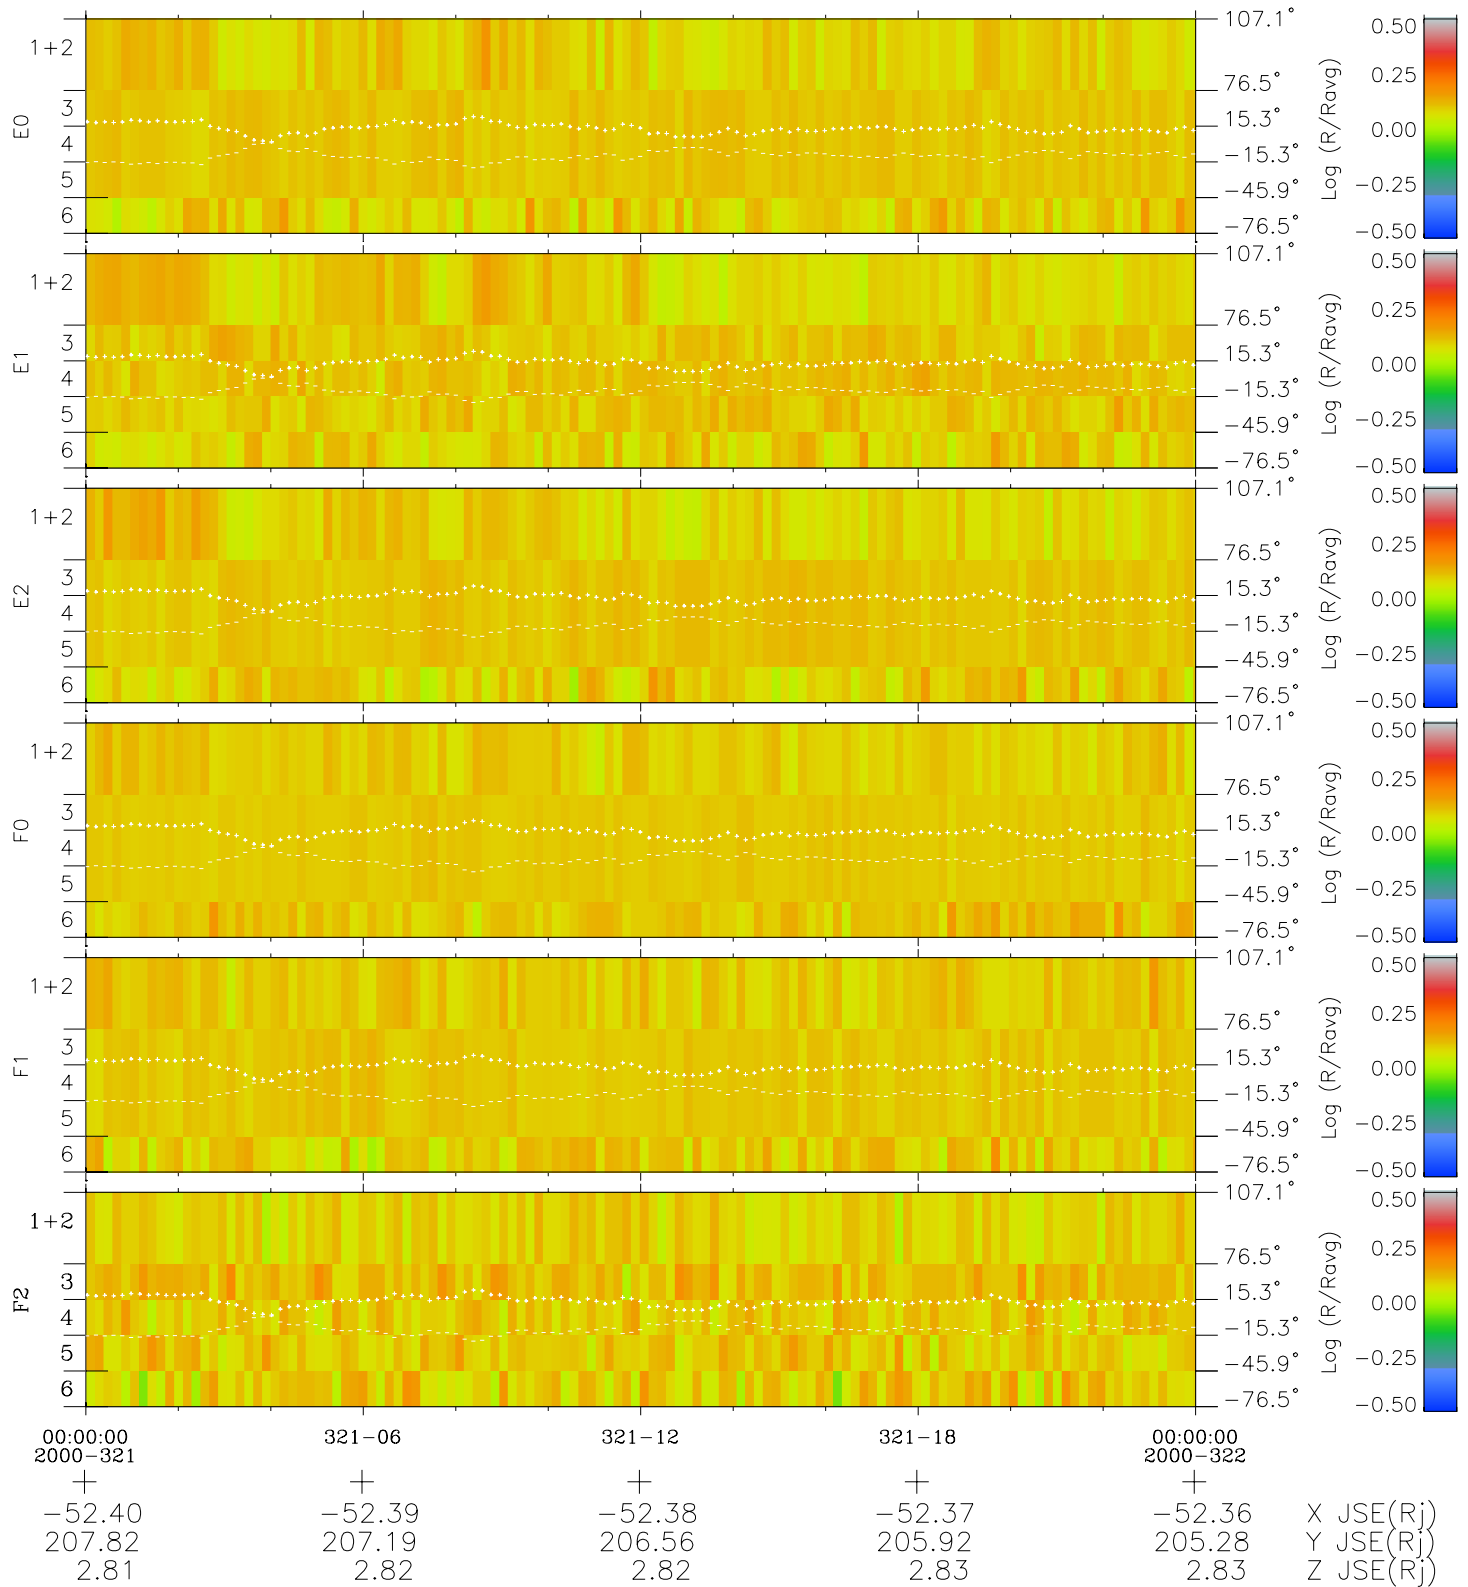

Galileo EPD Real Elevation Anisotropies 00321

Software Version: RTELEV_MEAN V 1.20
 Data Production: 18-05-01
 Plot Production: Mon Sep 17 15:06:07 2001
 Color File: wondr3
 Geofactor File: 1.1

- ◇ = Jupiter look direction
- = Corotation look direction