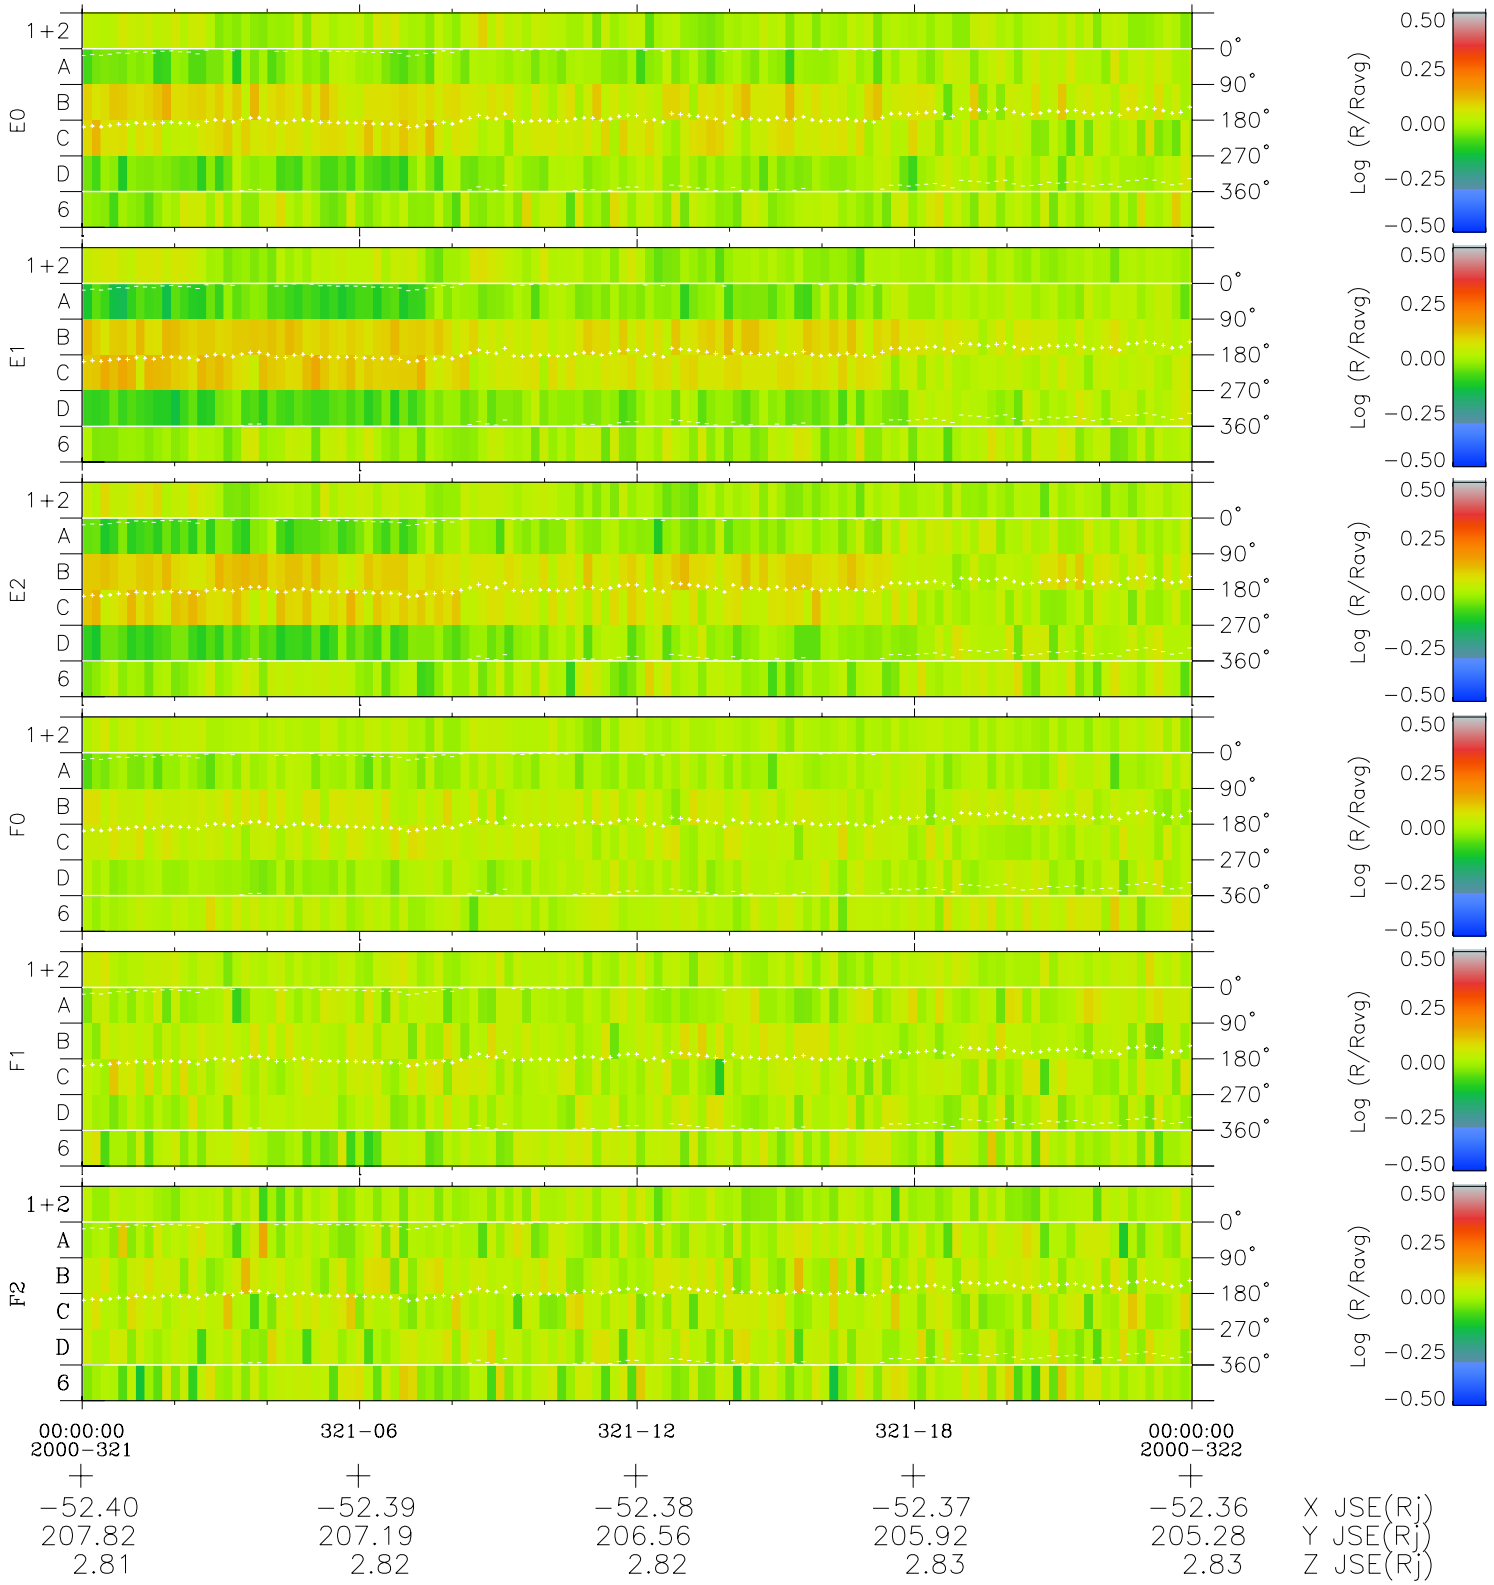

Galileo EPD Real Time Azimuth Anisotropies 00321

Software Version: RTAZIM_MEAN V 1.20
 Data Production: 18-05-01
 Plot Production: Mon Sep 17 15:06:38 2001
 Color File: wondr3
 Geofactor File: 1.1

- ◇ = Jupiter look direction
- = Corotation look direction