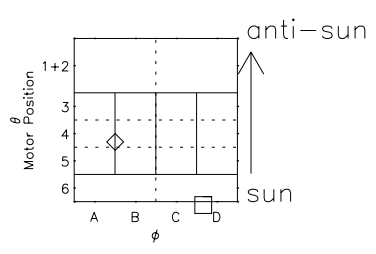

Galileo EPD Real Time Azimuth Anisotropies 00321

Software Version: RTAZIM_MEAN V 1.20
 Data Production: 18-05-01
 Plot Production: Mon Sep 17 15:06:38 2001
 Color File: wondr3
 Geofactor File: 1.1

- ◇ = Jupiter look direction
- = Corotation look direction