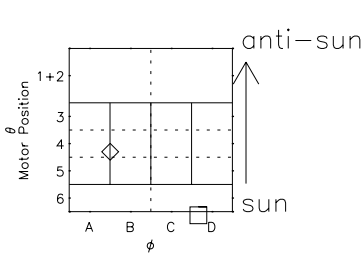

Galileo EPD Real Time R6 Ions Spectra 00320

Software Version: RTSPEC_R6 V 1.20
 Data Production: 18-05-01
 Plot Production: Mon Sep 17 14:57:47 2001
 Color File: wondr3
 Geofactor File: 1.1

- ◇ = Jupiter look direction
- = Corotation look direction