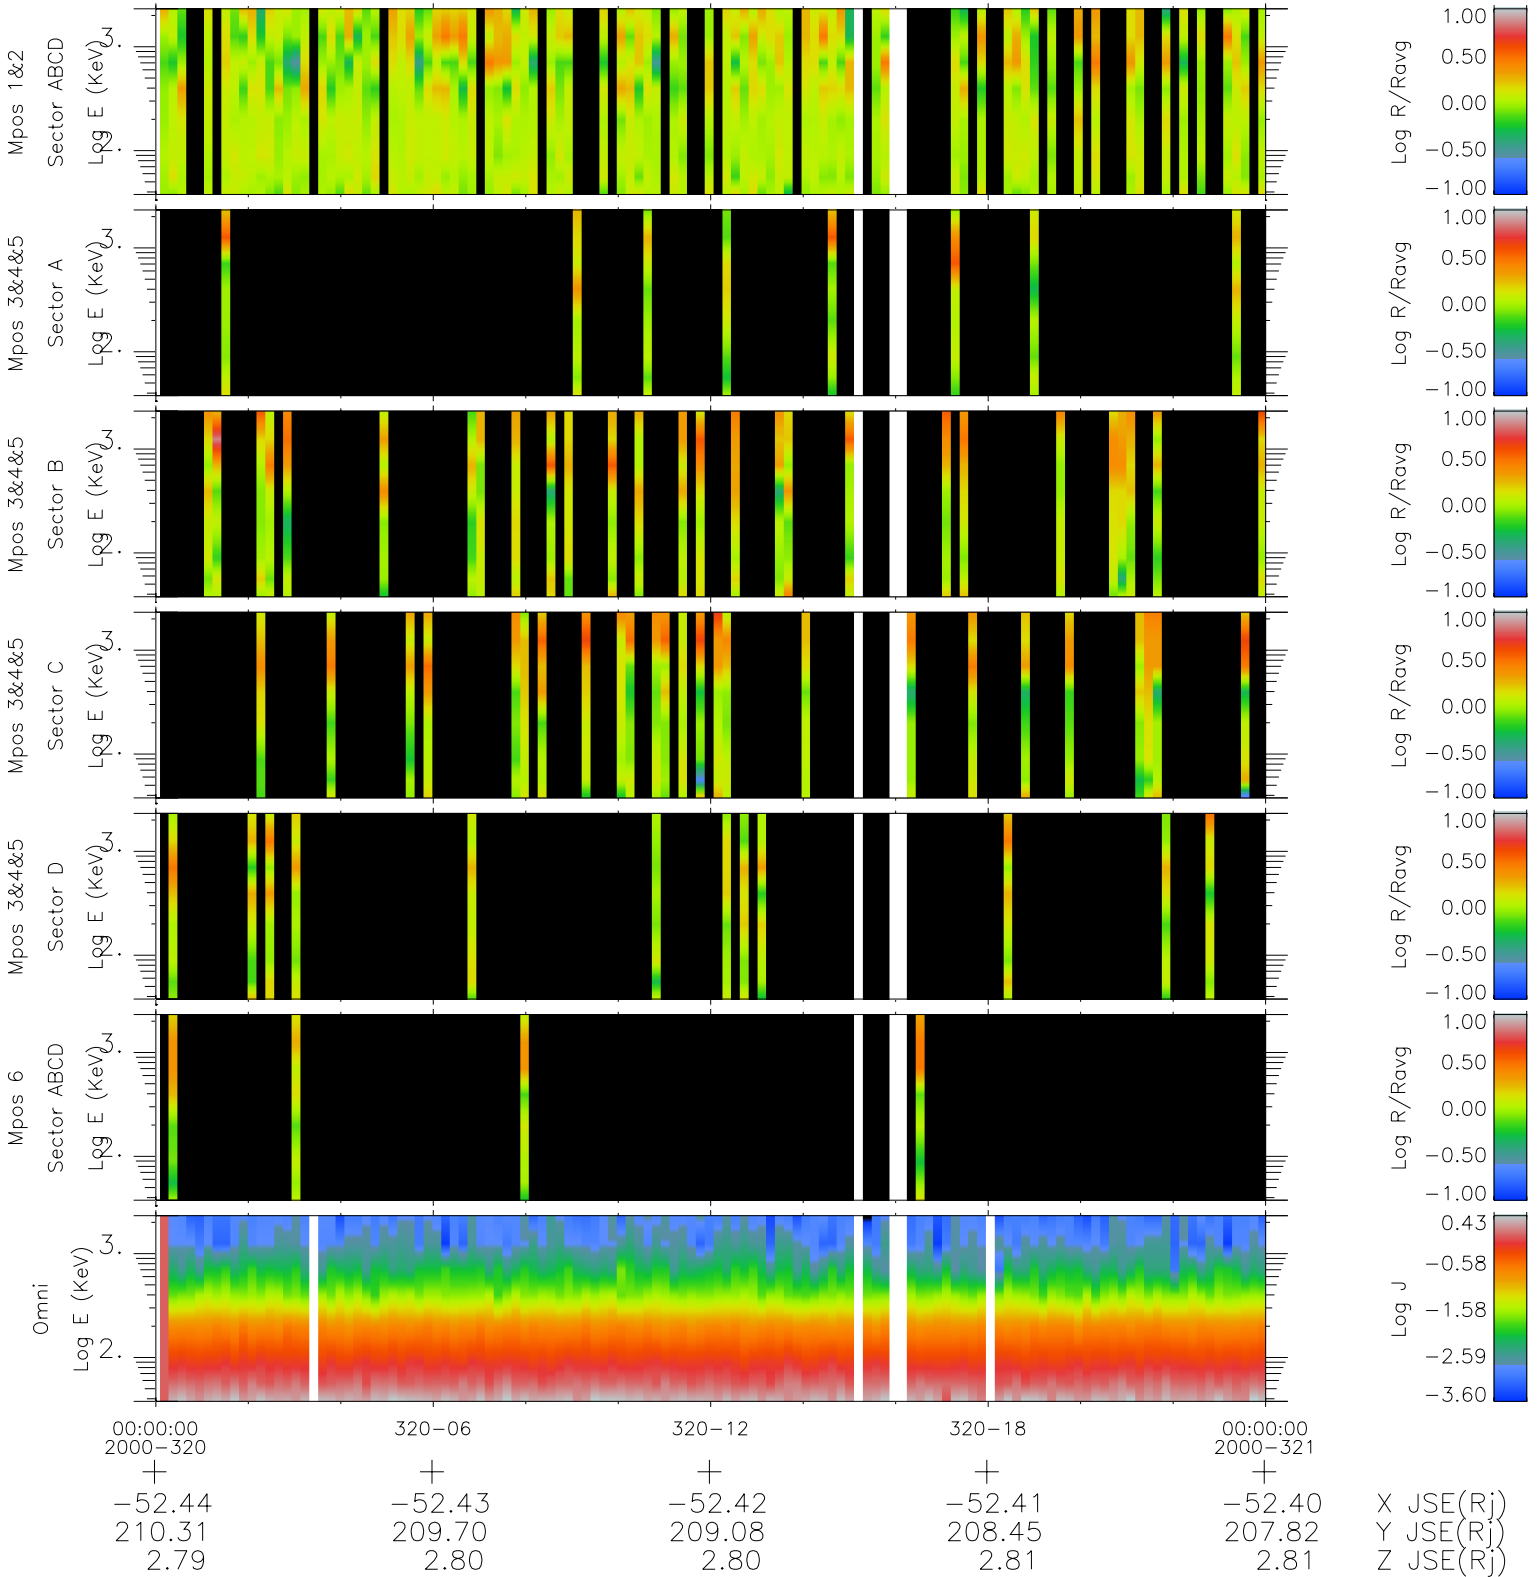

Galileo EPD Real Time R6 Ions Spectra 00320

Software Version: RTSPEC_R6 V 1.20
 Data Production: 18-05-01
 Plot Production: Mon Sep 17 14:57:47 2001
 Color File: wondr3
 Geofactor File: 1.1

- ◇ = Jupiter look direction
- = Corotation look direction