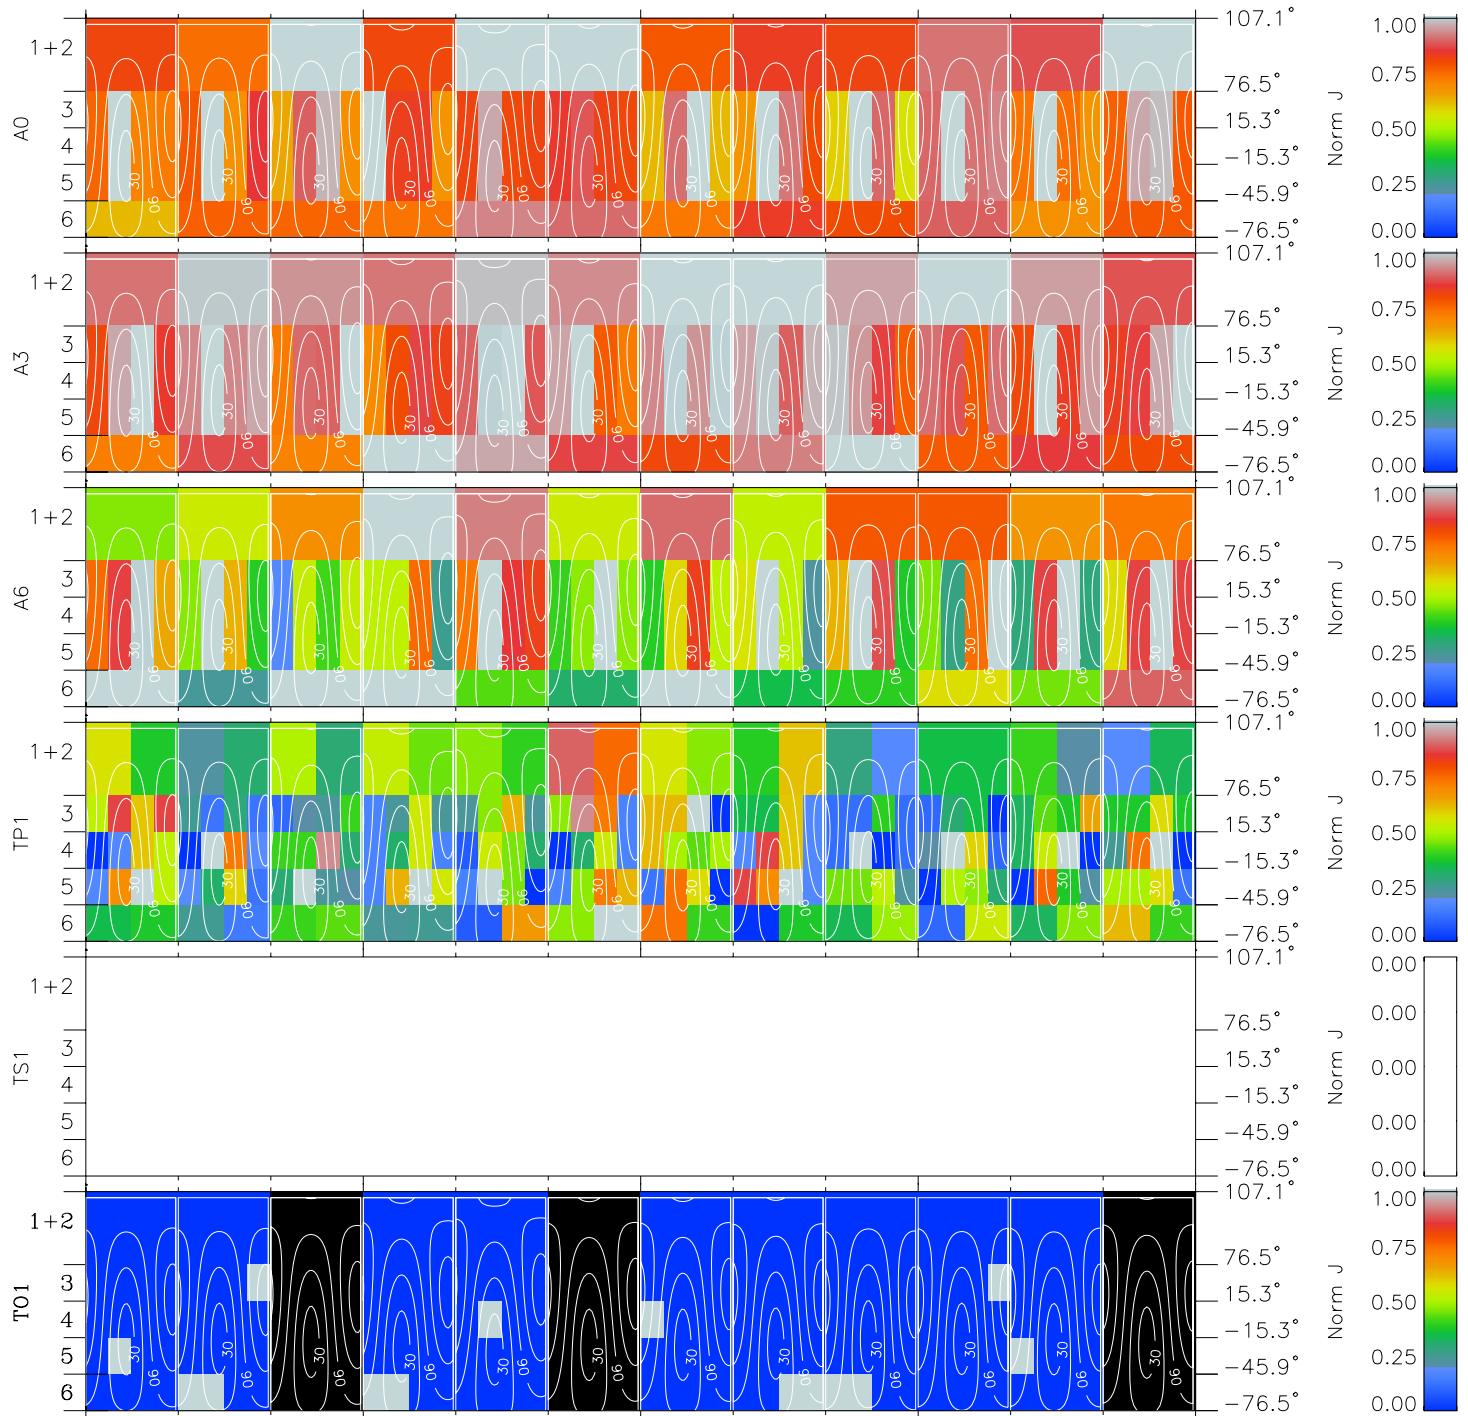

# Galileo EPD Real Time All-Sky Anisotropies 00320

Software Version: RTSKY\_NORM V 1.20  
 Data Production: 18-05-01  
 Plot Production: Mon Sep 17 14:58:32 2001  
 Color File: wondr3  
 Geofactor File: 1.1

Time	320-06	320-12	320-18	00:00:00	
00:00:00					
2000-320					
	+	+	+	+	X JSE(R <sub>j</sub> )
	-52.44	-52.43	-52.42	-52.41	Y JSE(R <sub>j</sub> )
	210.31	209.70	209.08	208.45	Z JSE(R <sub>j</sub> )
	2.79	2.80	2.80	2.81	

- ◇ = Jupiter look direction
- = Corotation look direction