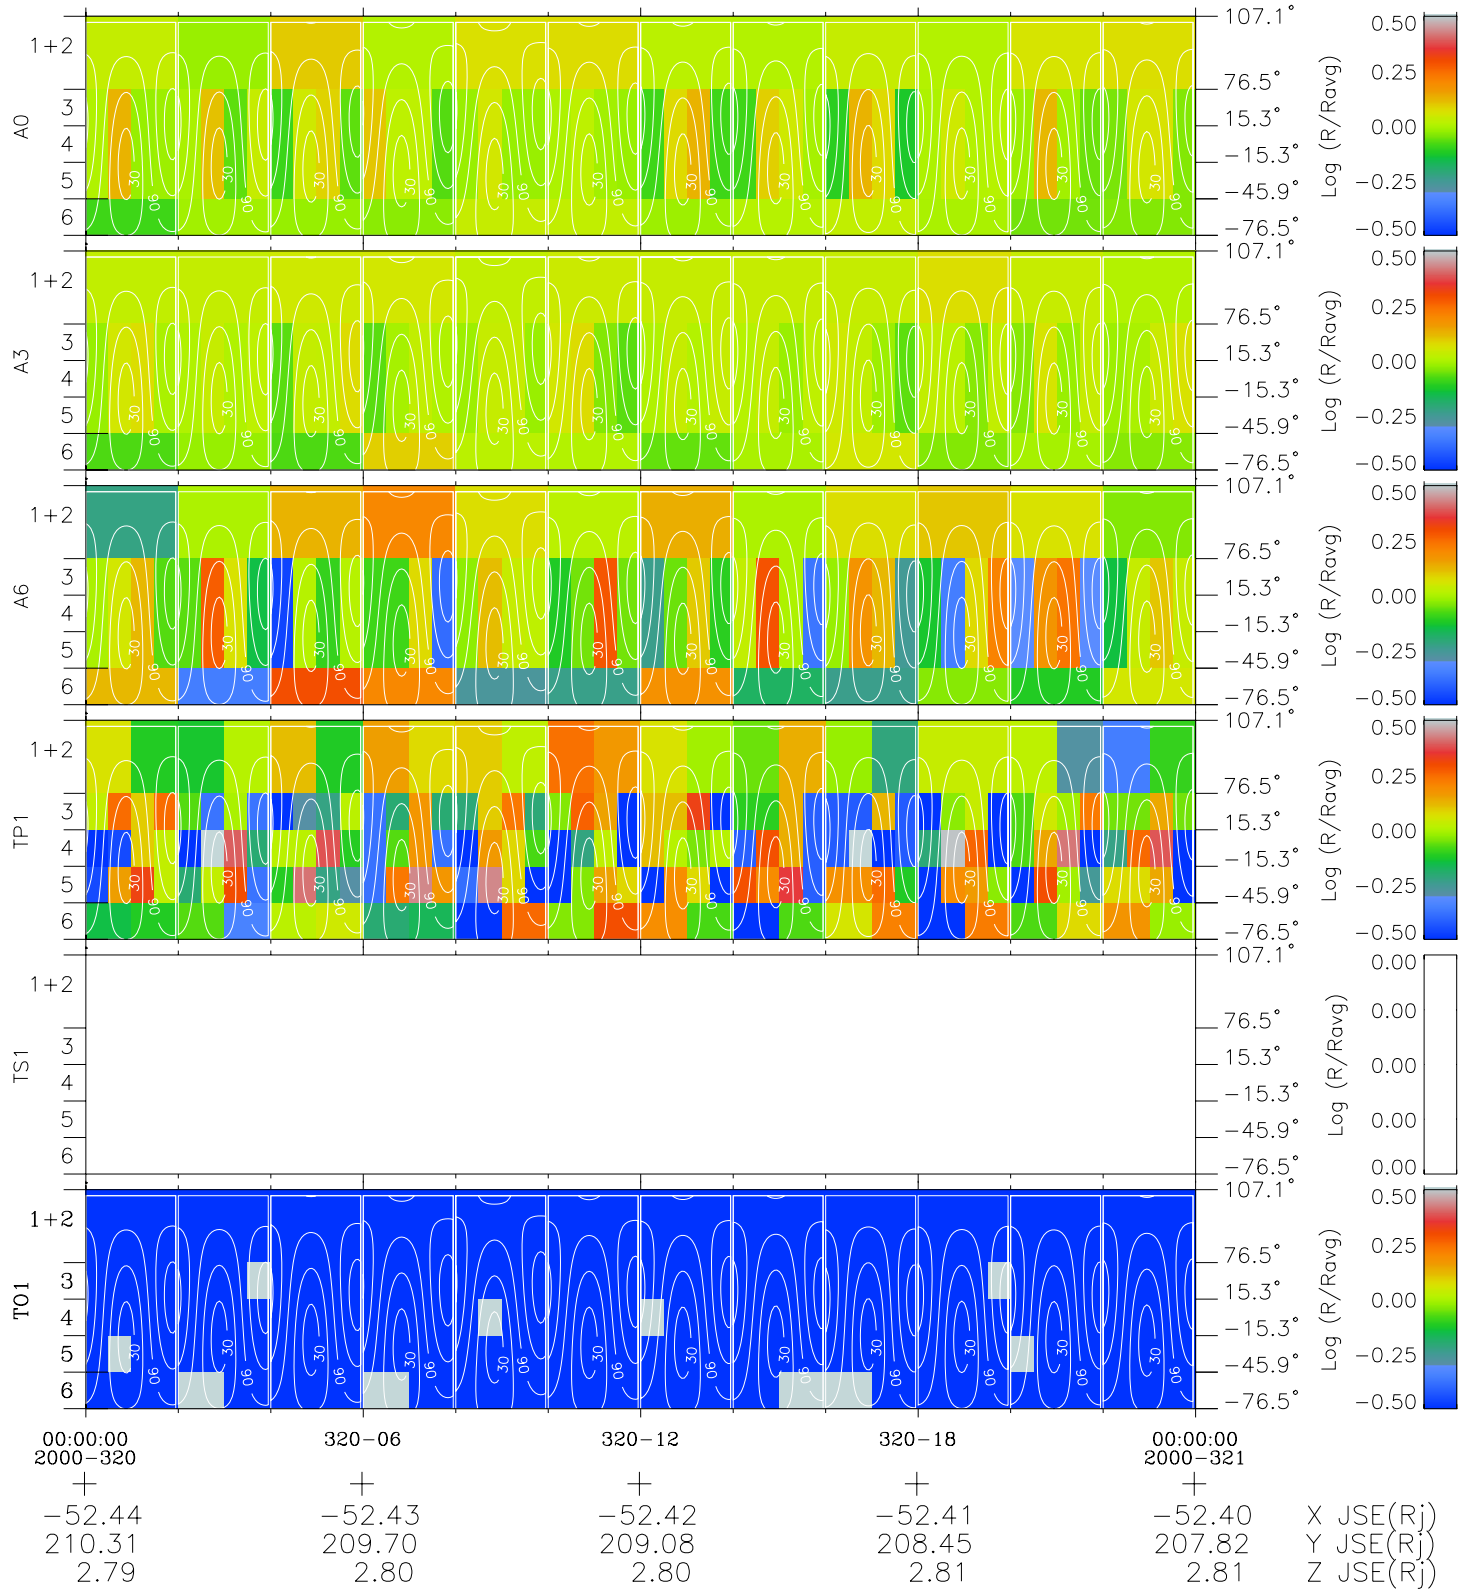

Galileo EPD Real Time All-Sky Anisotropies 00320

Software Version: RTSKY_MEAN V 1.20
 Data Production: 18-05-01
 Plot Production: Mon Sep 17 14:58:06 2001
 Color File: wondr3
 Geofactor File: 1.1

- ◇ = Jupiter look direction
- = Corotation look direction