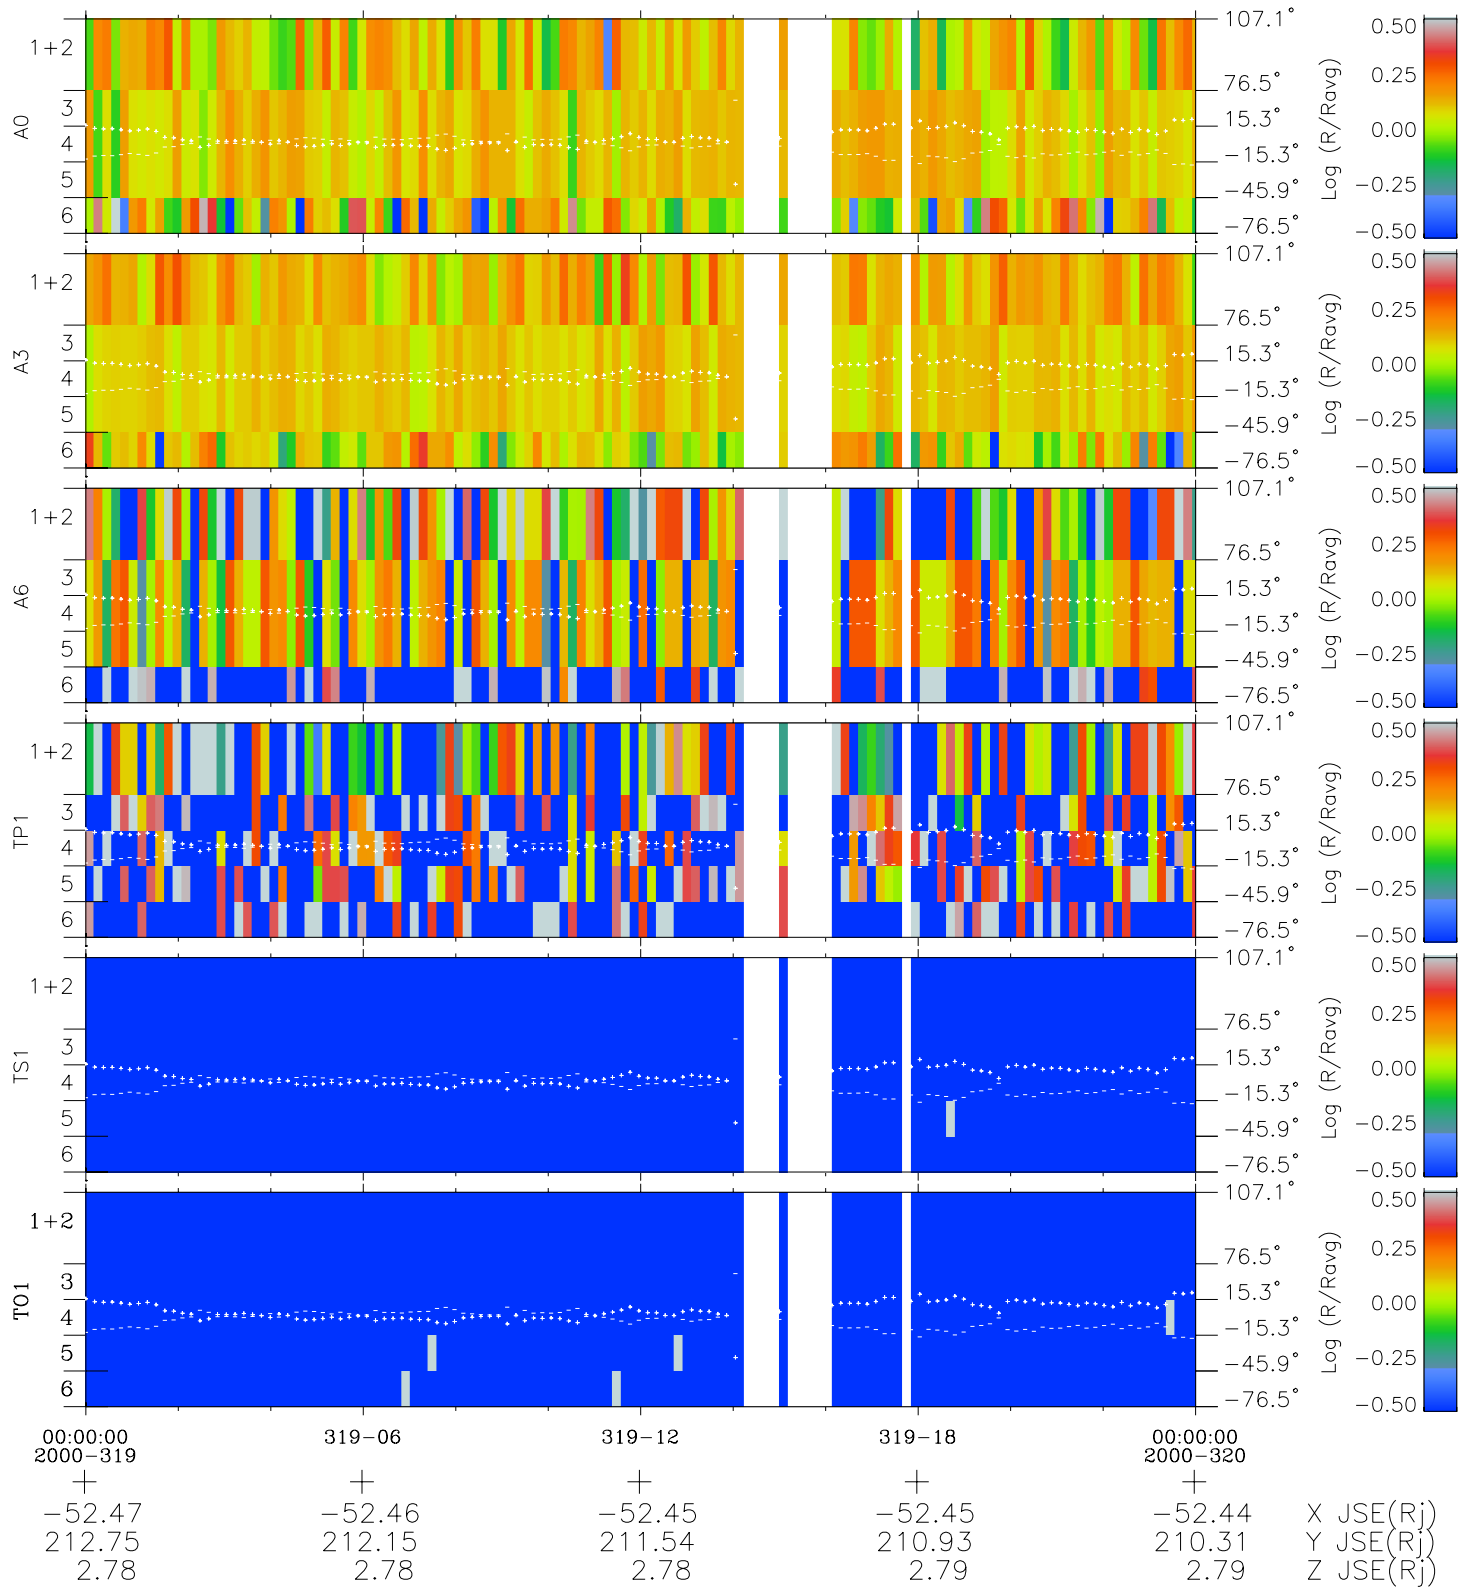

# Galileo EPD Real Elevation Anisotropies 00319

Software Version: RTELEV\_MEAN V 1.20  
Data Production: 18-05-01  
Plot Production: Mon Sep 17 14:51:24 2001  
Color File: wondr3  
Geofactor File: 1.1

- ◇ = Jupiter look direction
- = Corotation look direction