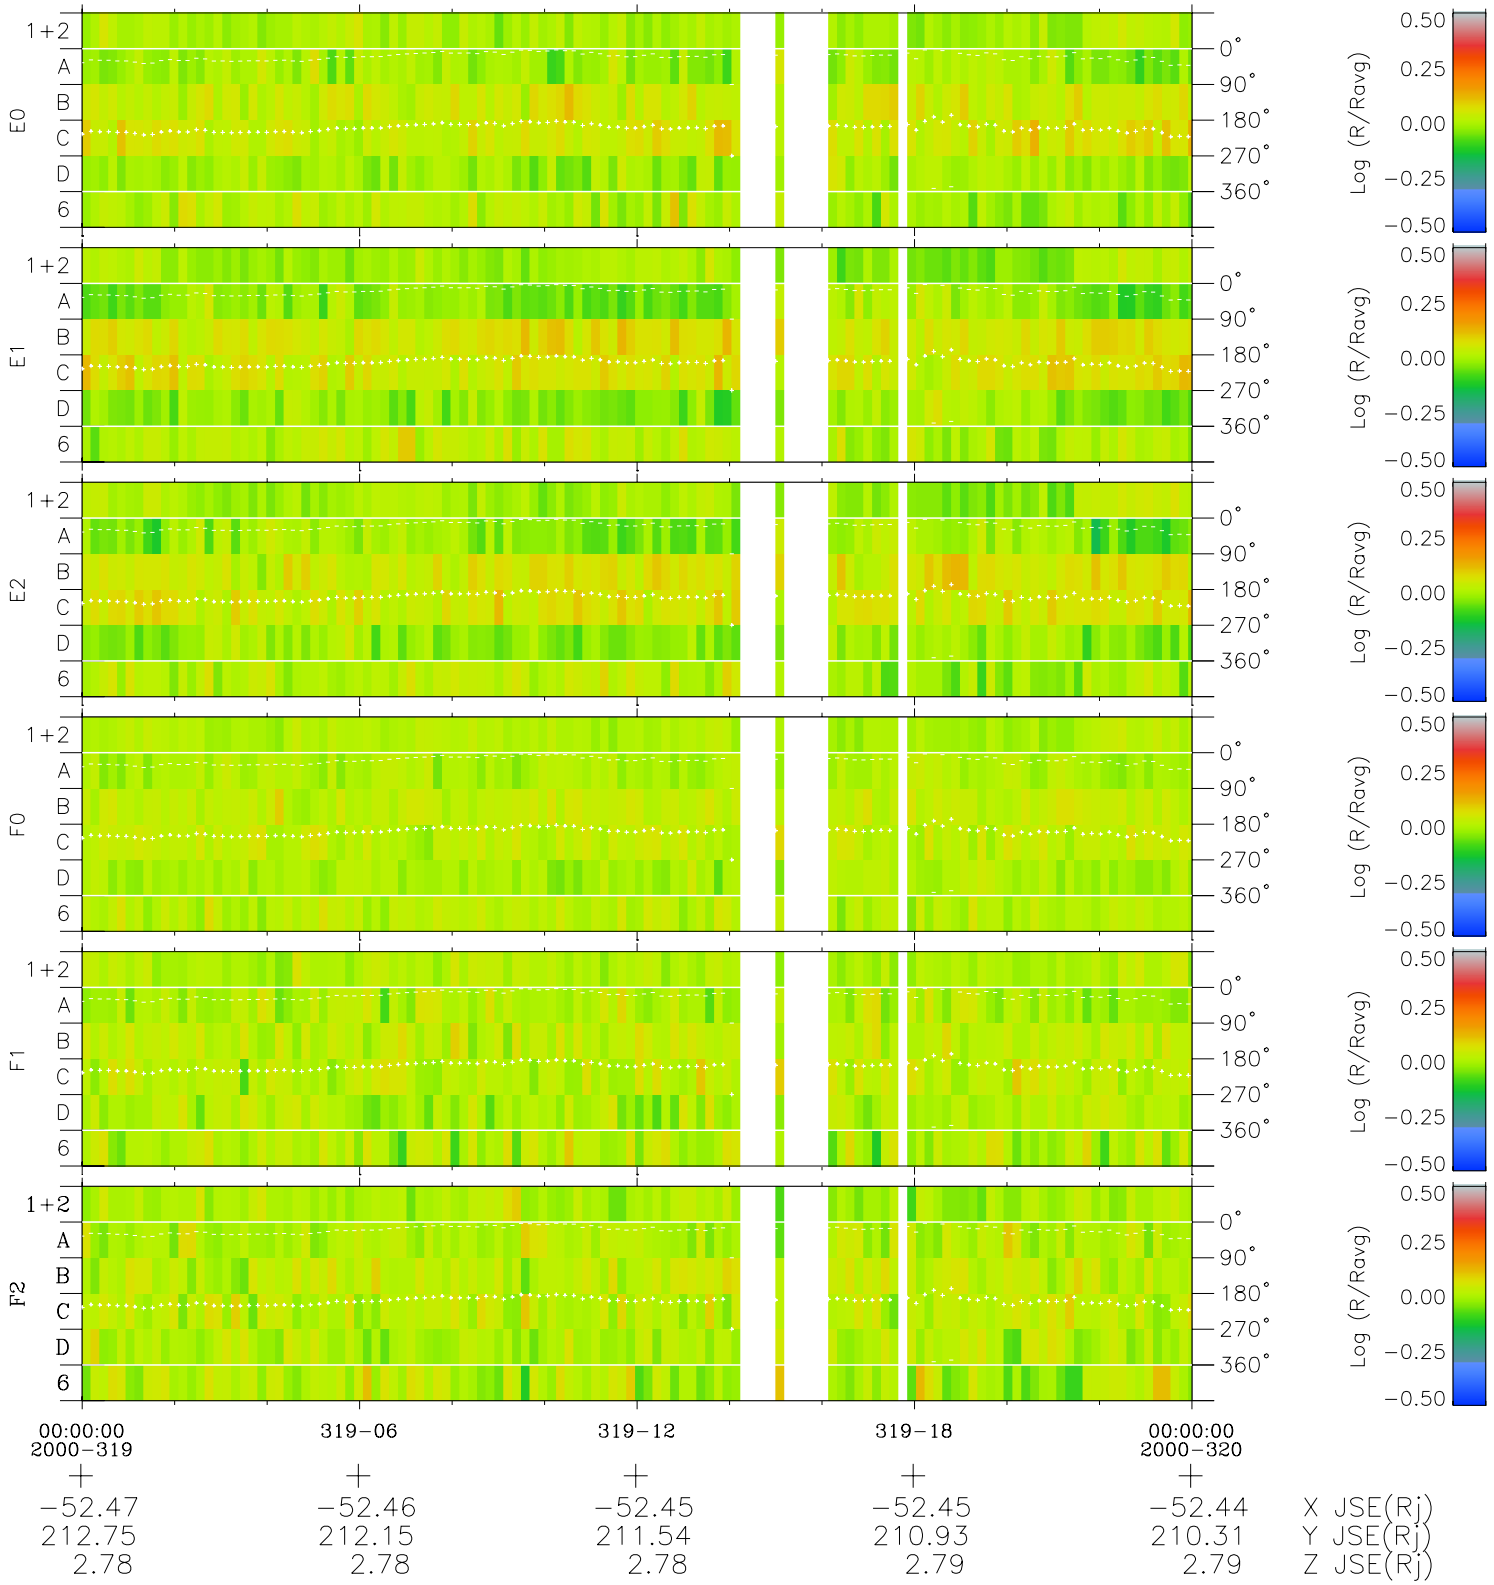

Galileo EPD Real Time Azimuth Anisotropies 00319

Software Version: RTAZIM_MEAN V 1.20
Data Production: 18-05-01
Plot Production: Mon Sep 17 14:51:58 2001
Color File: wondr3
Geofactor File: 1.1

- ◇ = Jupiter look direction
- = Corotation look direction