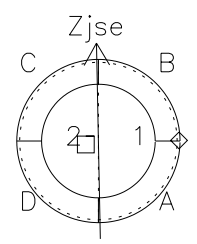

Galileo EPD Real Time Azimuth Anisotropies 00319

Software Version: RTAZIM_MEAN V 1.20
Data Production: 18-05-01
Plot Production: Mon Sep 17 14:51:58 2001
Color File: wondr3
Geofactor File: 1.1

- ◇ = Jupiter look direction
- = Corotation look direction