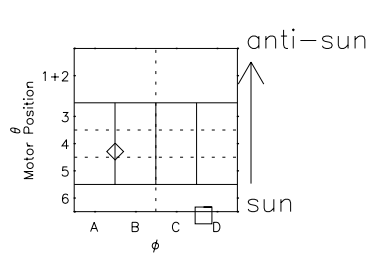

Galileo EPD Real Time Azimuth Anisotropies 00319

Software Version: RTAZIM_MEAN V 1.20
Data Production: 18-05-01
Plot Production: Mon Sep 17 14:51:58 2001
Color File: wondr3
Geofactor File: 1.1

- ◇ = Jupiter look direction
- = Corotation look direction