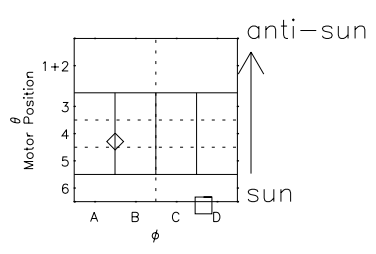

Galileo EPD Real Time Azimuth Anisotropies 00319

Software Version: RTAZIM_MEAN V 1.20
 Data Production: 18-05-01
 Plot Production: Mon Sep 17 14:51:54 2001
 Color File: wondr3
 Geofactor File: 1.1

\diamond = Jupiter look direction
 \square = Corotation look direction