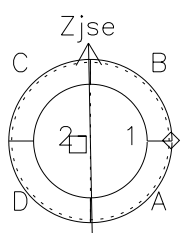

Galileo EPD Real Time Azimuth Anisotropies 00319

Software Version: RTAZIM_MEAN V 1.20
 Data Production: 18-05-01
 Plot Production: Mon Sep 17 14:51:54 2001
 Color File: wondr3
 Geofactor File: 1.1

\diamond = Jupiter look direction
 \square = Corotation look direction