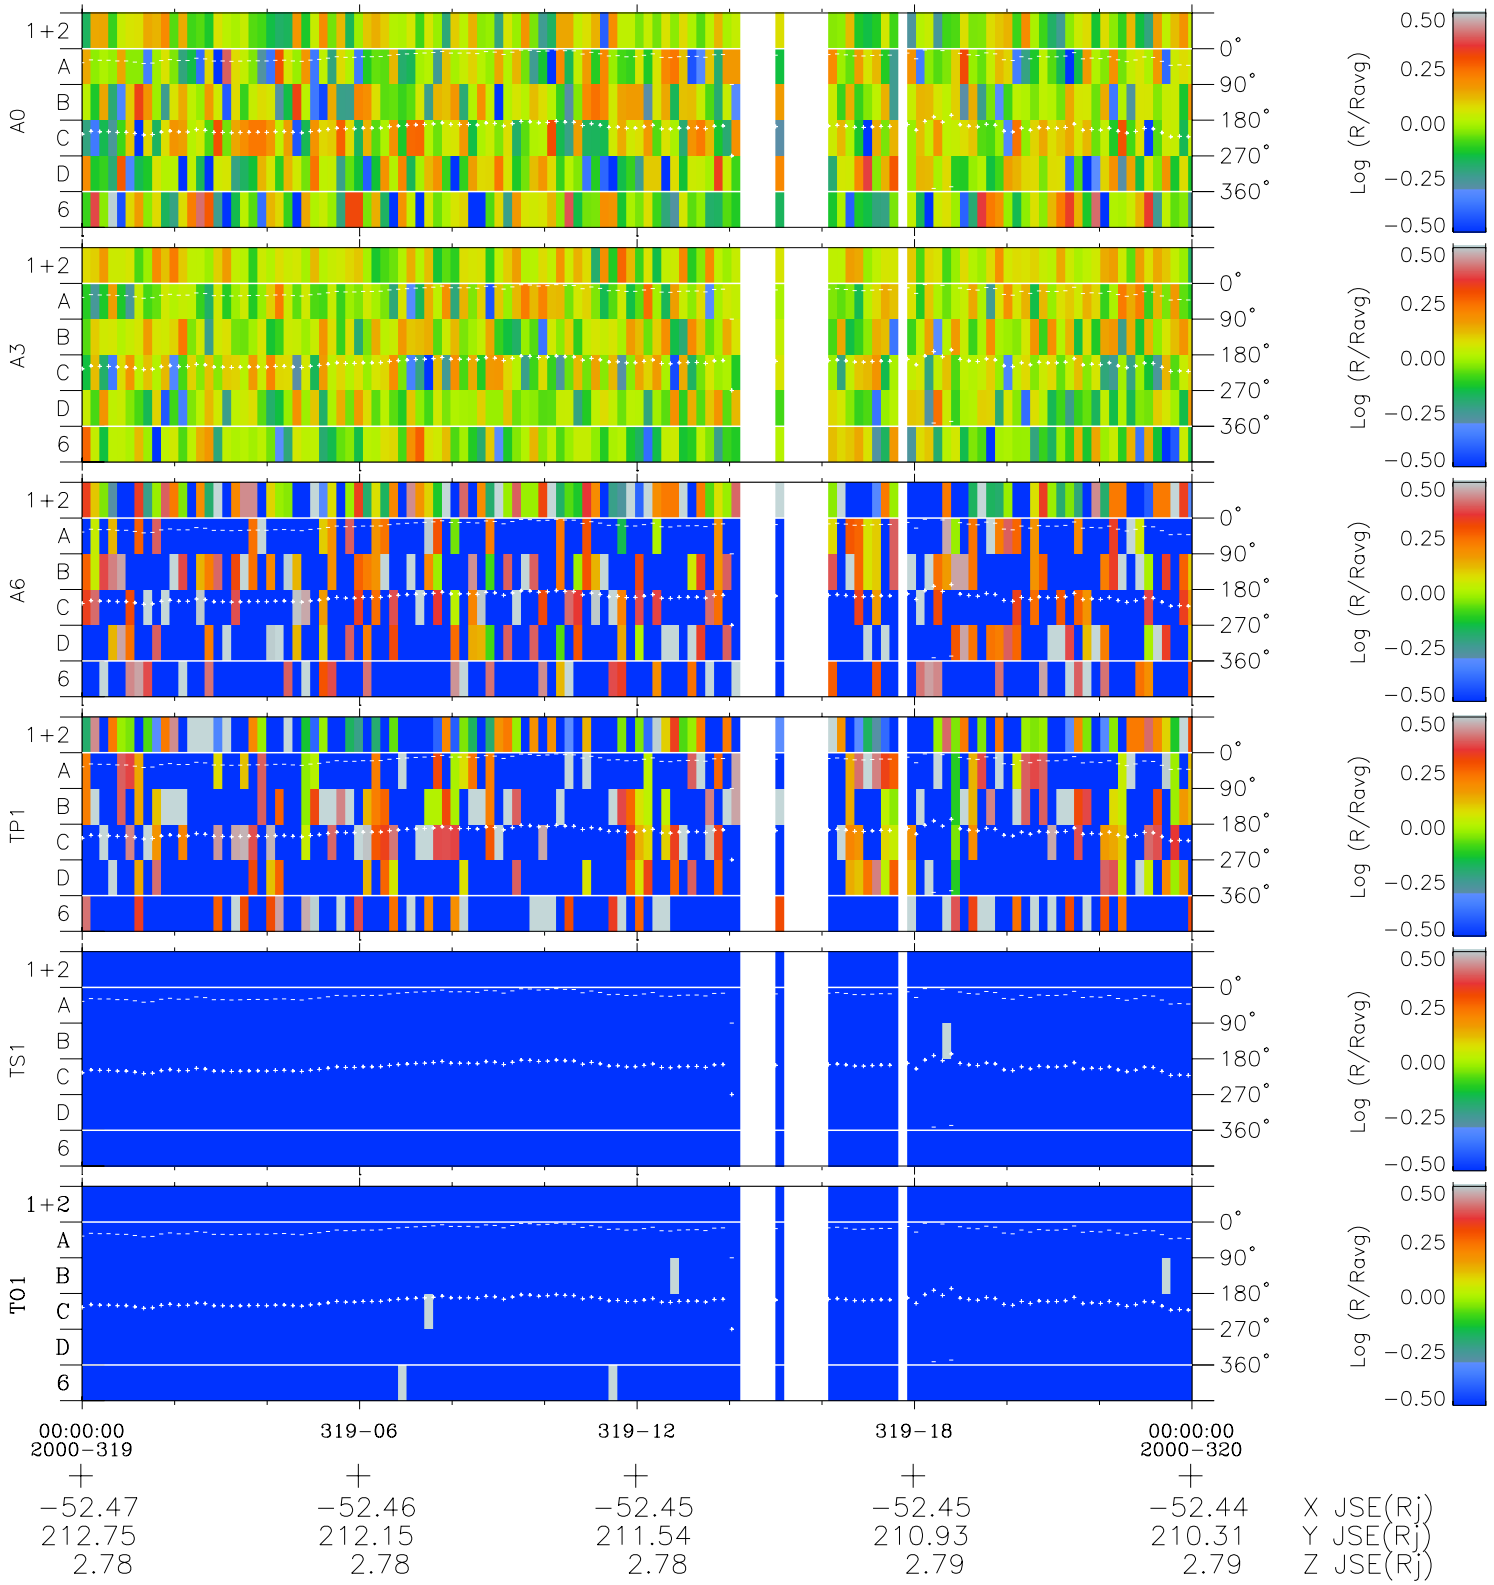

Galileo EPD Real Time Azimuth Anisotropies 00319

Software Version: RTAZIM_MEAN V 1.20
 Data Production: 18-05-01
 Plot Production: Mon Sep 17 14:51:54 2001
 Color File: wondr3
 Geofactor File: 1.1

\diamond = Jupiter look direction
 \square = Corotation look direction