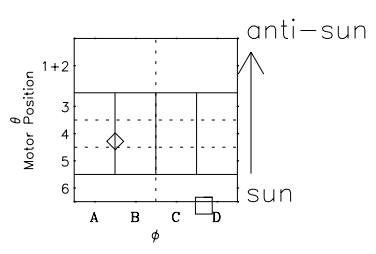

# Galileo EPD Real Time Omni Spectrum 00318

Software Version: RTSPEC\_OMNI V 1.20  
 Data Production: 18-05-01  
 Plot Production: Mon Sep 17 14:43:16 2001  
 Color File: wondr3  
 Geofactor File: 1.1

◇ = Jupiter look direction  
 □ = Corotation look direction