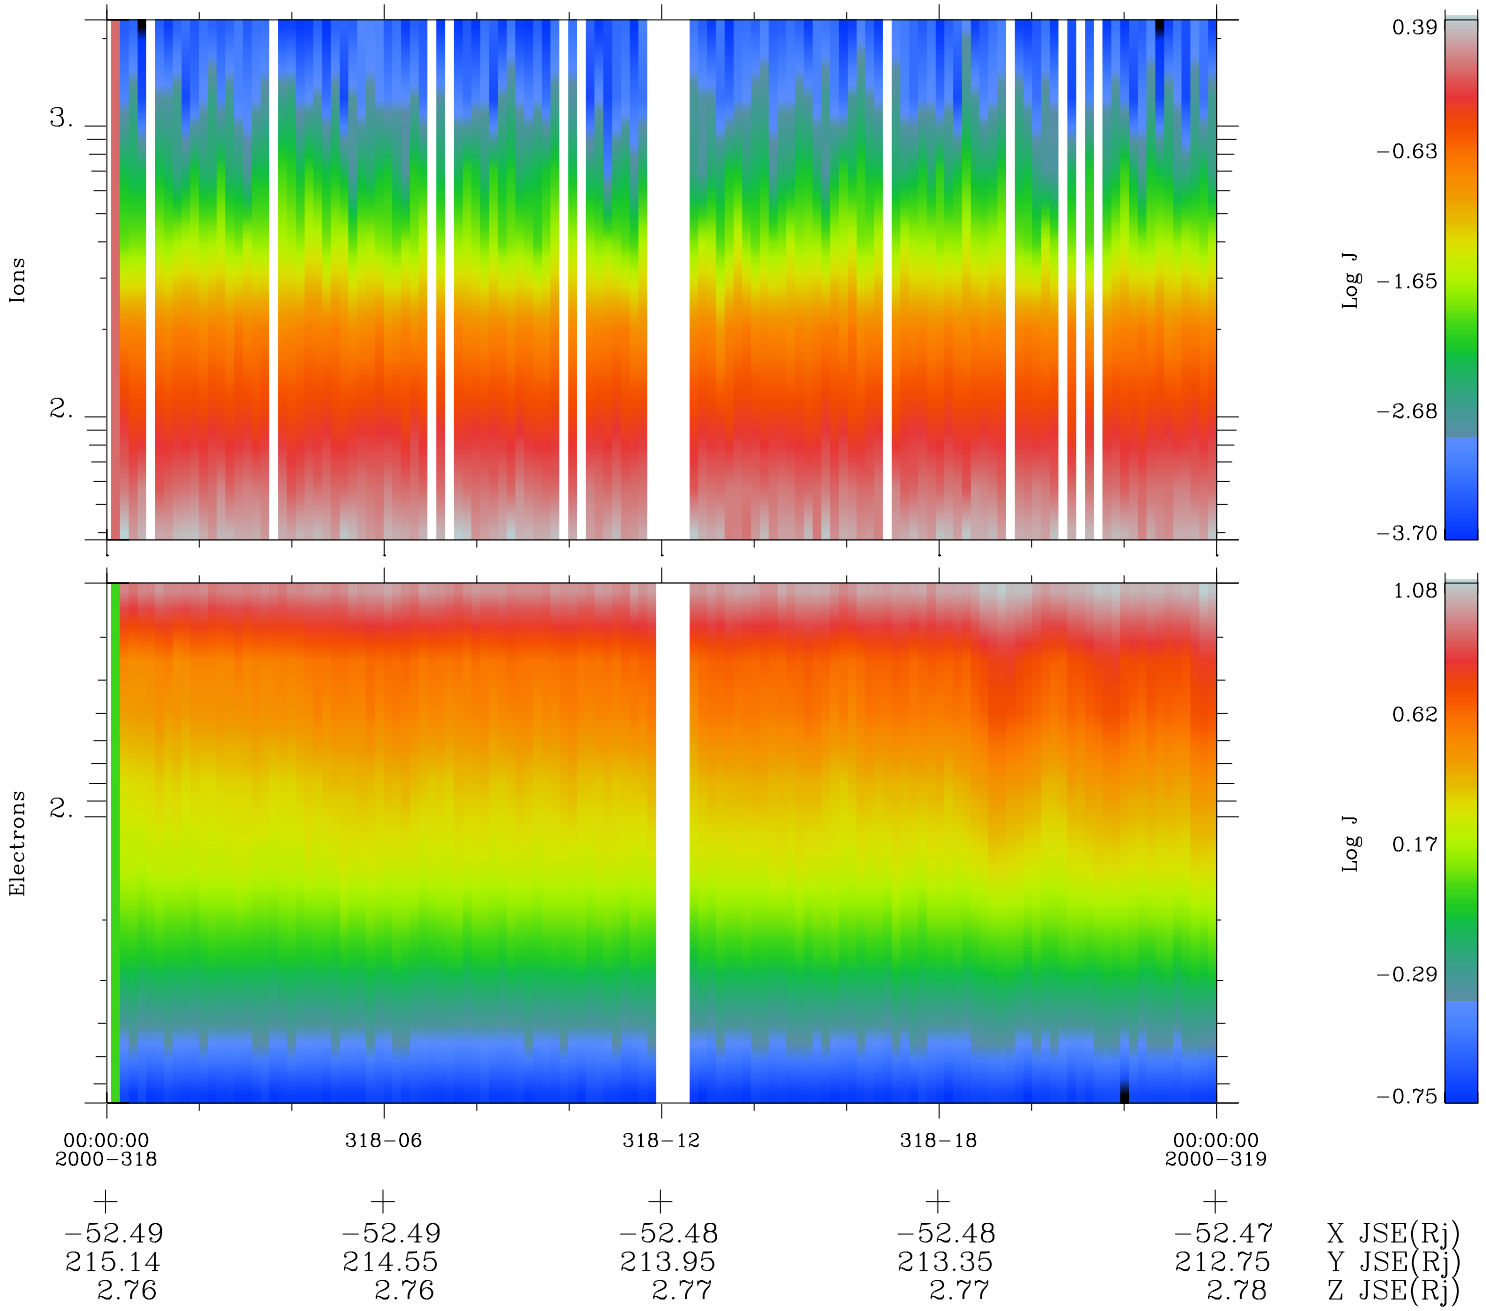

# Galileo EPD Real Time Omni Spectrum 00318

Software Version: RTSPEC\_OMNI V 1.20  
 Data Production: 18-05-01  
 Plot Production: Mon Sep 17 14:43:16 2001  
 Color File: wondr3  
 Geofactor File: 1.1

◇ = Jupiter look direction  
 □ = Corotation look direction