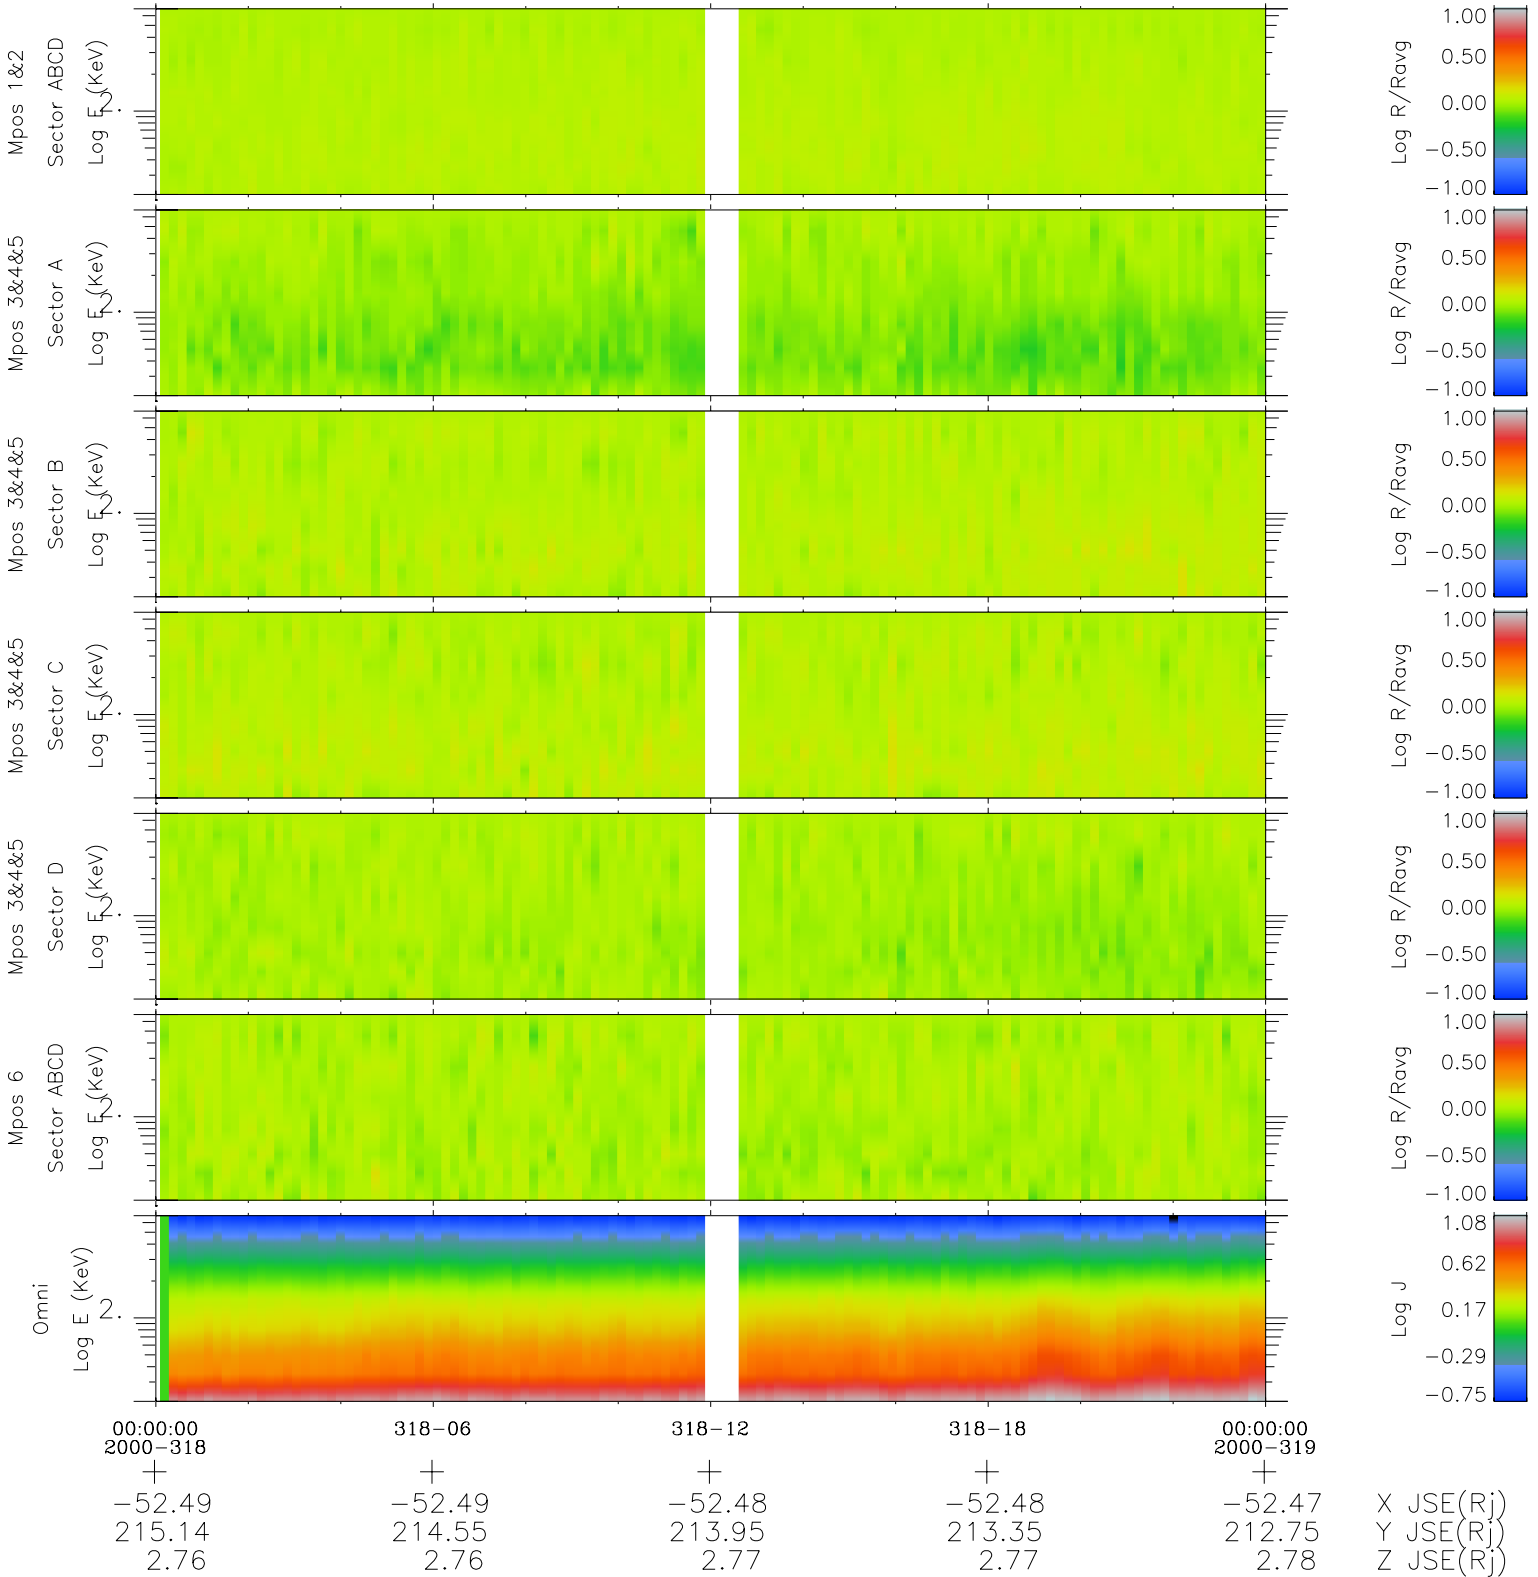

# Galileo EPD Real Time R6 Electrons Spectra 00318

Software Version: RTSPEC\_R6 V 1.20  
 Data Production: 18-05-01  
 Plot Production: Mon Sep 17 14:43:11 2001  
 Color File: wondr3  
 Geofactor File: 1.1

- ◇ = Jupiter look direction
- = Corotation look direction