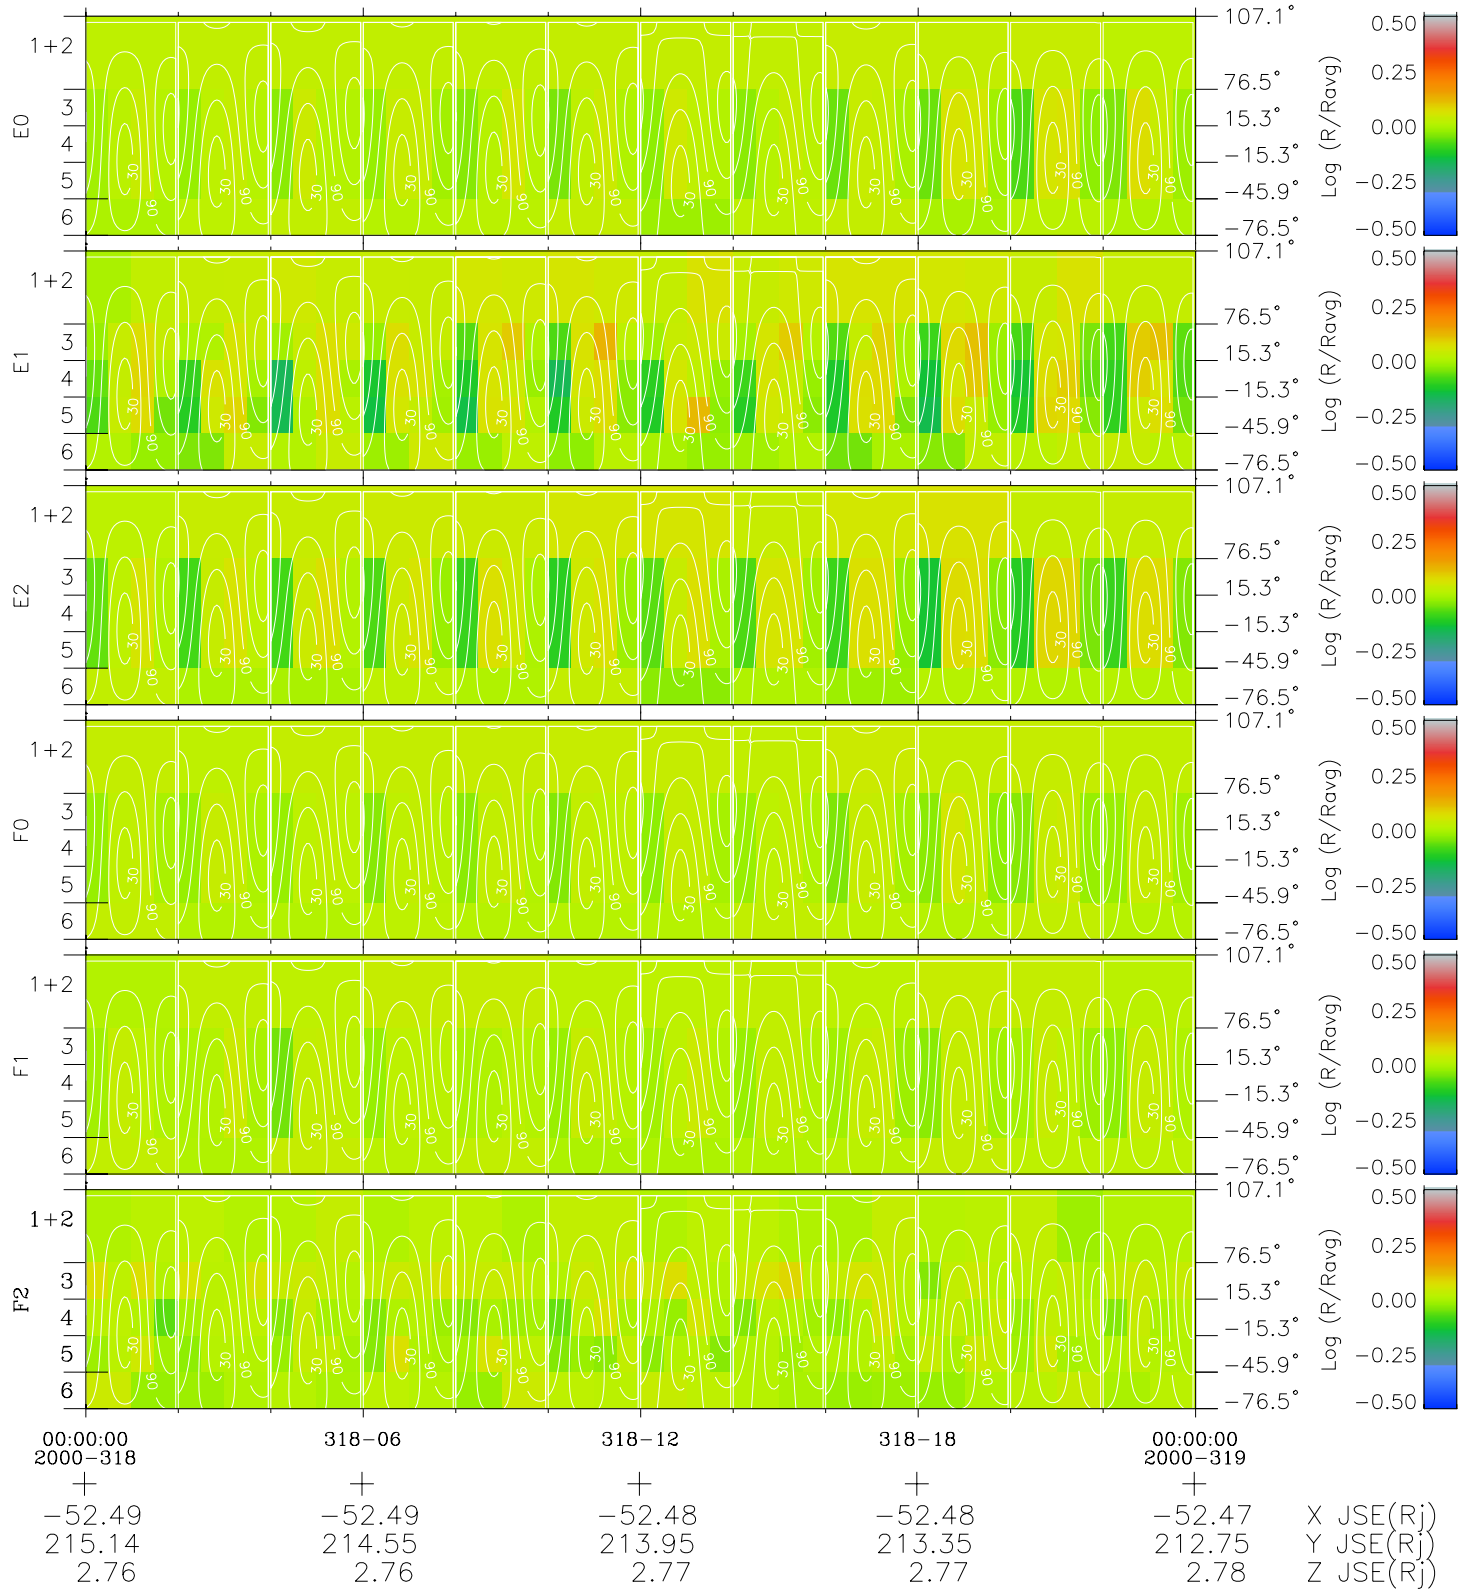

# Galileo EPD Real Time All-Sky Anisotropies 00318

Software Version: RTSKY\_MEAN V 1.20  
 Data Production: 18-05-01  
 Plot Production: Mon Sep 17 14:43:30 2001  
 Color File: wondr3  
 Geofactor File: 1.1

- ◇ = Jupiter look direction
- = Corotation look direction