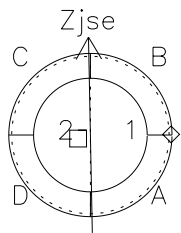

Galileo EPD Real-Time Six-Sector 00318

Software Version: RTLINE_R6 V 1.20
Data Production: 18-05-01
Plot Production: Mon Sep 17 14:45:11 2001

◇ = Jupiter look direction
□ = Corotation look direction