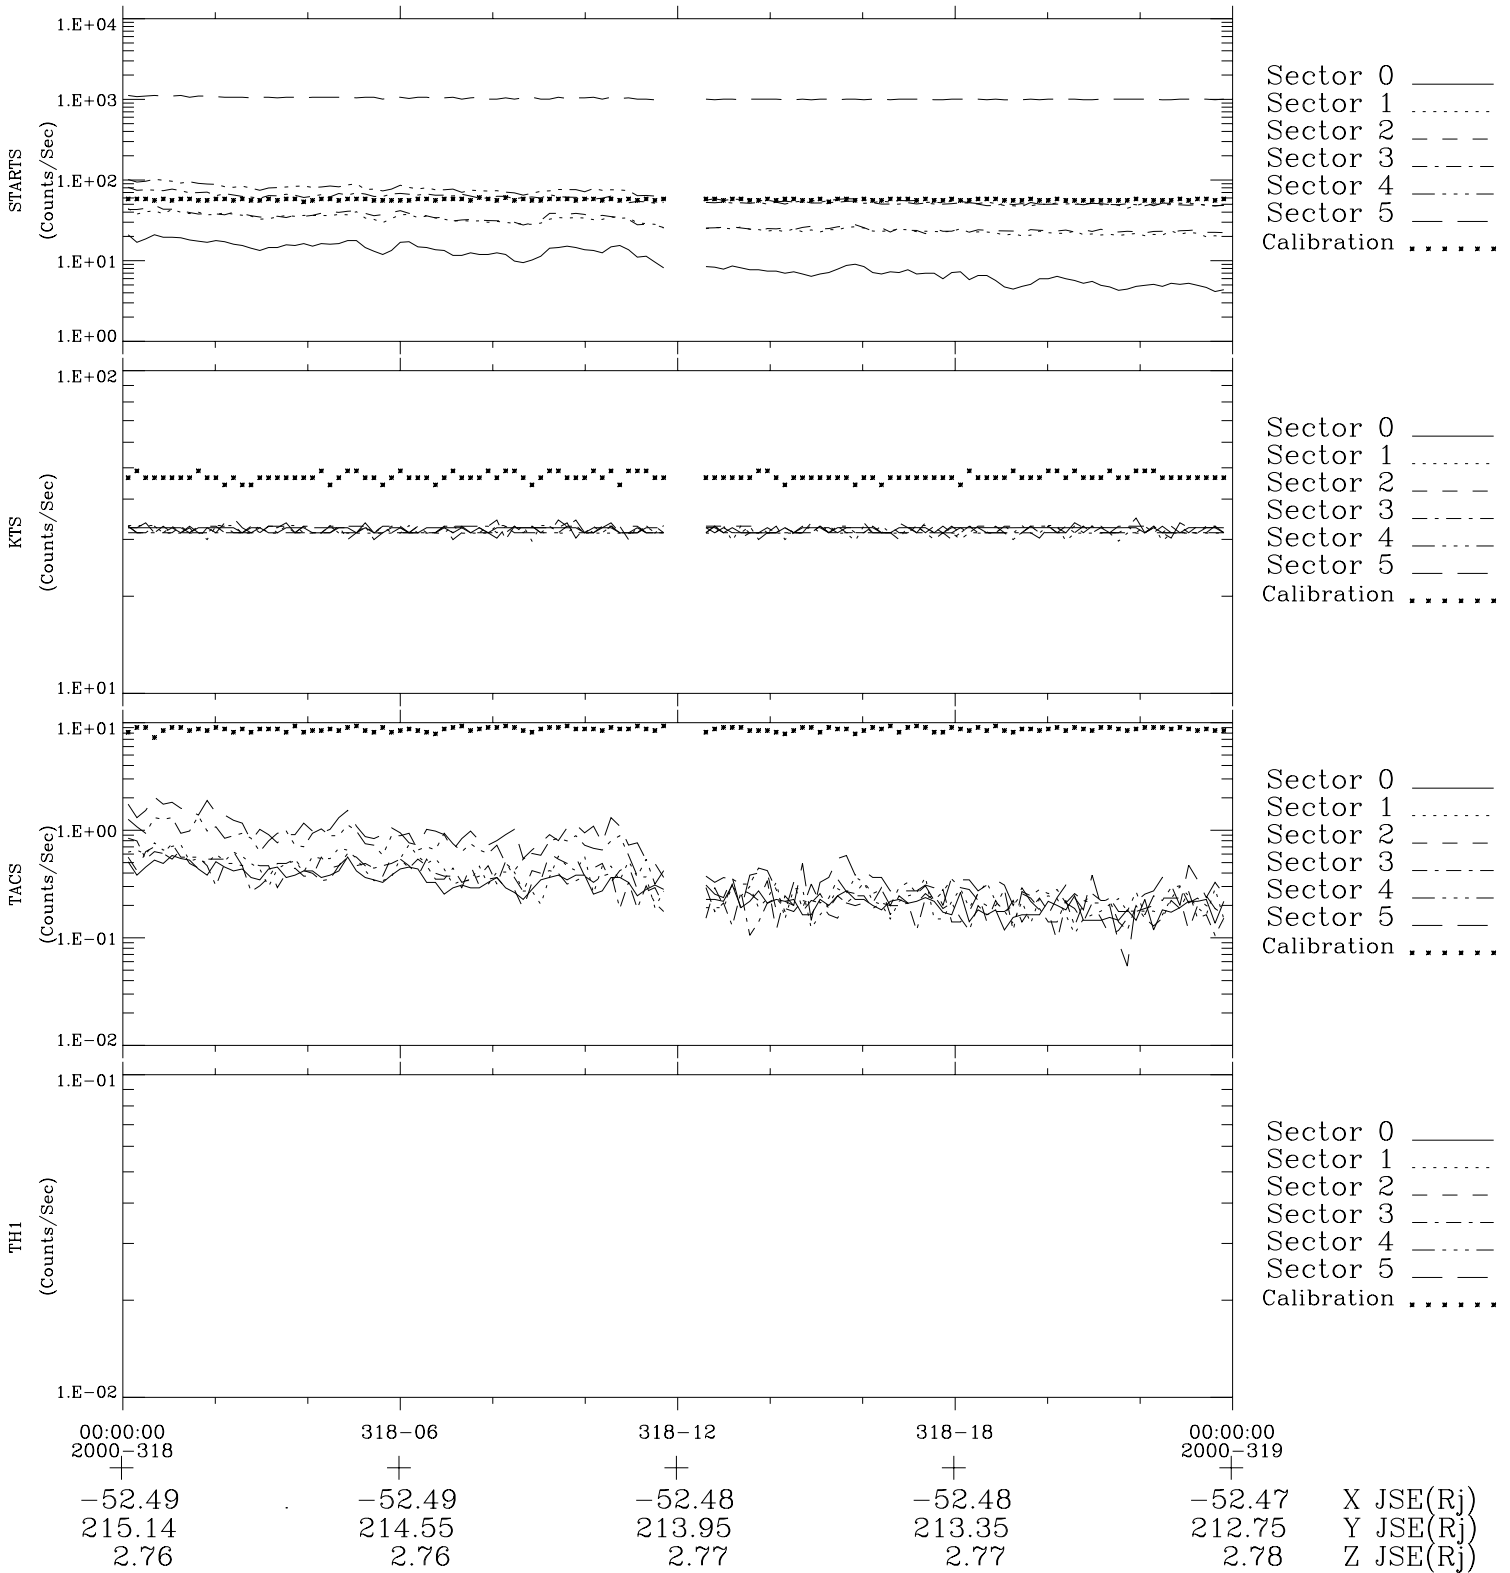

Galileo EPD Real-Time Six-Sector 00318

Software Version: RTLINE_R6 V 1.20
Data Production: 18-05-01
Plot Production: Mon Sep 17 14:45:11 2001

◇ = Jupiter look direction
□ = Corotation look direction