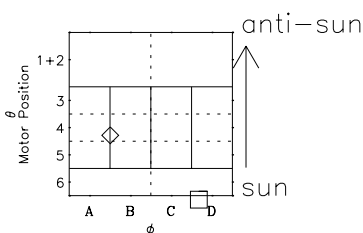

Galileo EPD Real-Time Six-Sector 00318

Software Version: RTLINE_R6 V 1.20
Data Production: 18-05-01
Plot Production: Mon Sep 17 14:45:11 2001

◇ = Jupiter look direction
□ = Corotation look direction