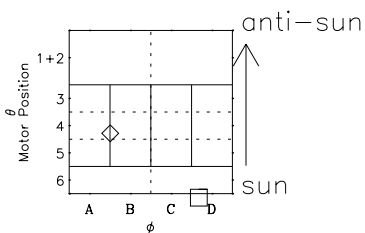

Galileo EPD Real-Time Six-Sector 00318

Software Version: RTLINE_R6 V 1.20
Data Production: 18-05-01
Plot Production: Mon Sep 17 14:45:10 2001

◇ = Jupiter look direction
□ = Corotation look direction