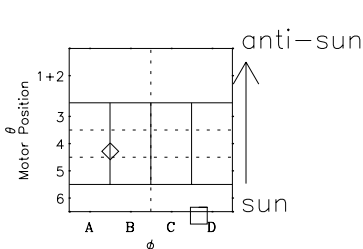

# Galileo EPD Real-Time Six-Sector 00318

Software Version: RTLINE\_R6 V 1.20  
Data Production: 18-05-01  
Plot Production: Mon Sep 17 14:45:10 2001

- ◇ = Jupiter look direction
- = Corotation look direction