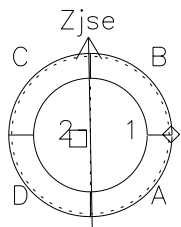

# Galileo EPD Real-Time Six-Sector 00318

Software Version: RTLINE\_R6 V 1.20  
Data Production: 18-05-01  
Plot Production: Mon Sep 17 14:45:10 2001

- ◇ = Jupiter look direction
- = Corotation look direction