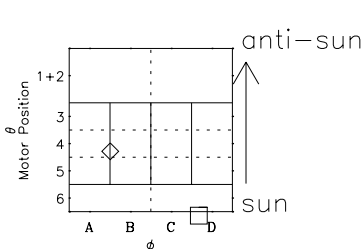

# Galileo EPD Real-Time Six-Sector 00318

Software Version: RTLINE\_R6 V 1.20  
Data Production: 18-05-01  
Plot Production: Mon Sep 17 14:45:09 2001

◇ = Jupiter look direction  
□ = Corotation look direction