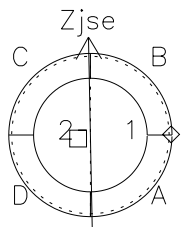

# Galileo EPD Real-Time Six-Sector 00318

Software Version: RTLINE\_R6 V 1.20  
Data Production: 18-05-01  
Plot Production: Mon Sep 17 14:45:09 2001

◇ = Jupiter look direction  
□ = Corotation look direction