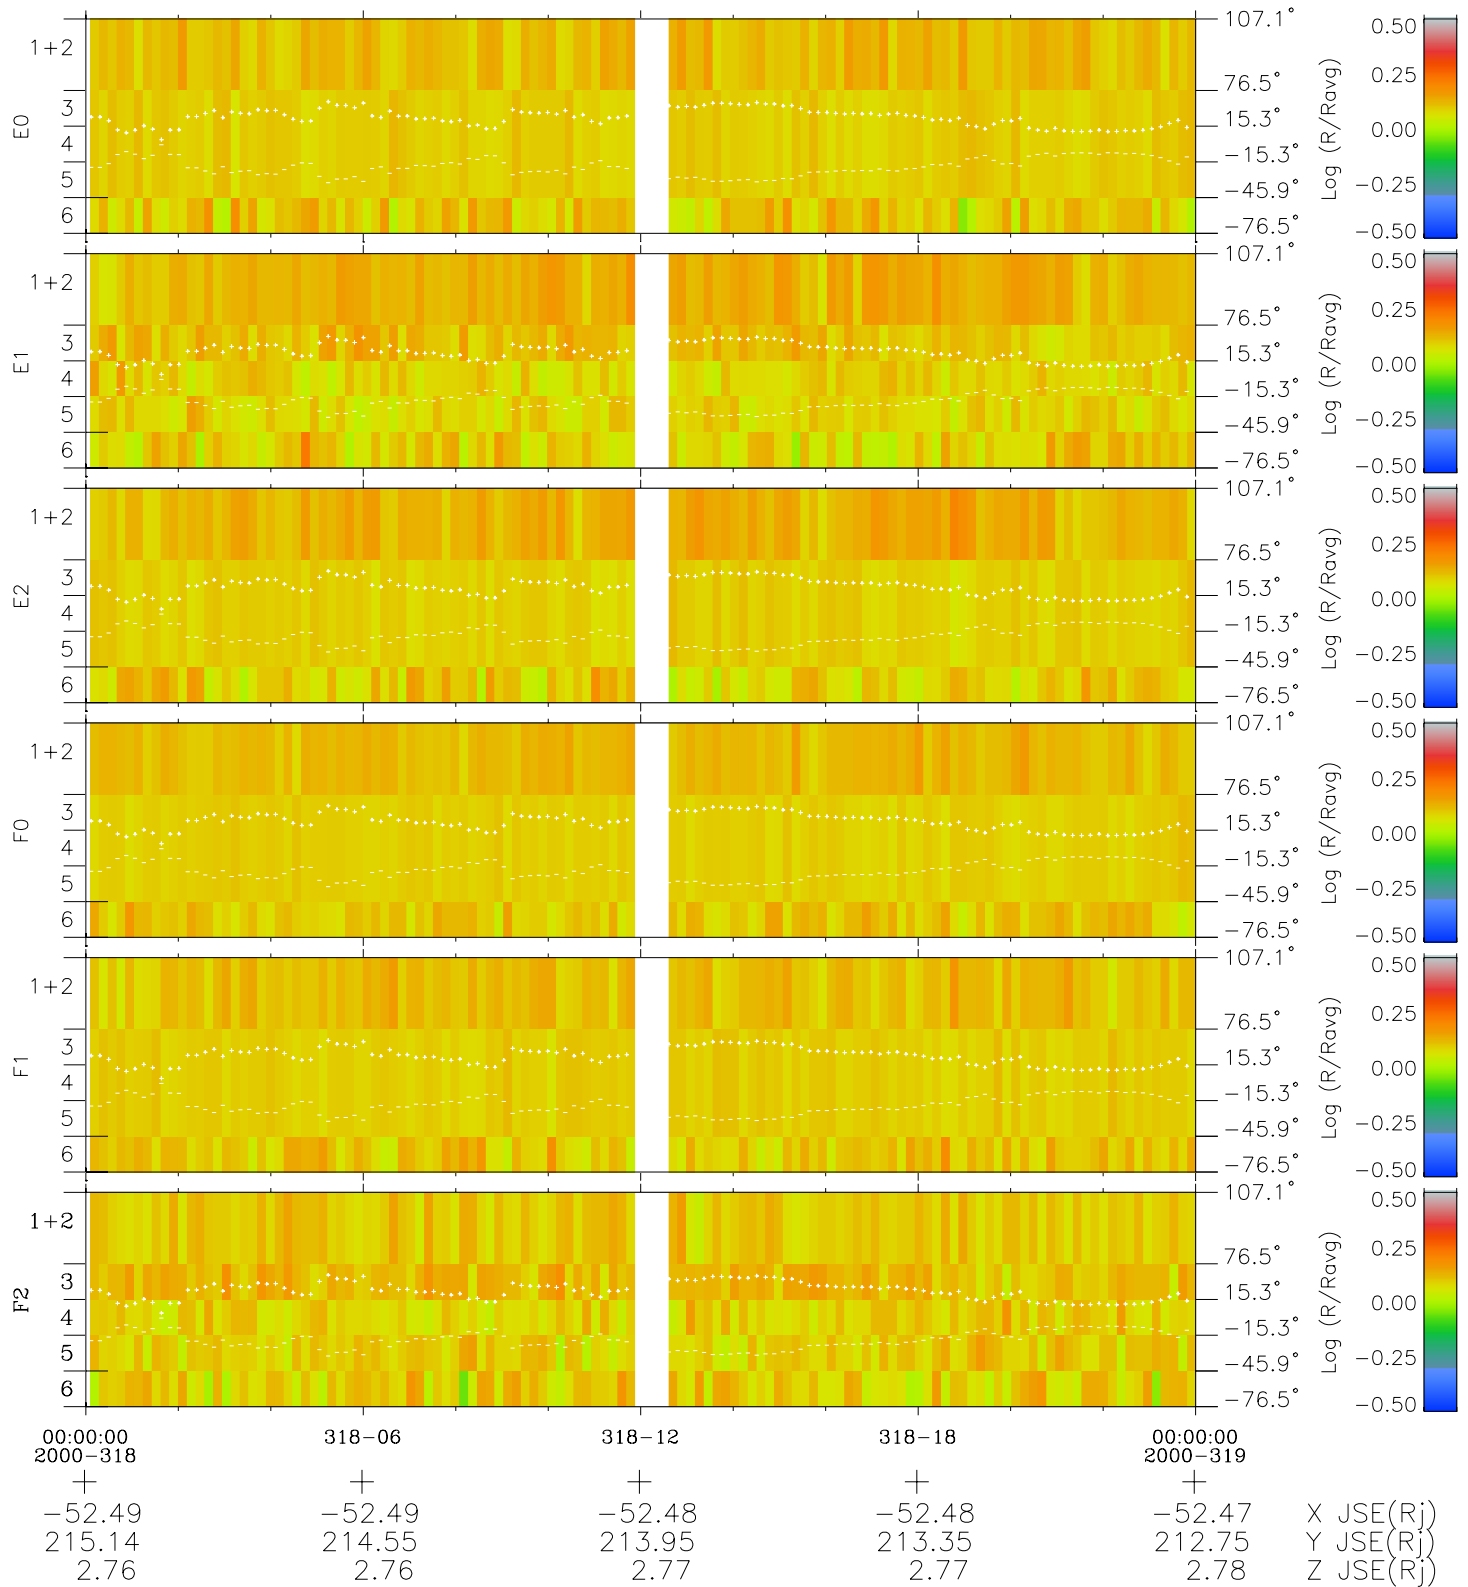

# Galileo EPD Real Elevation Anisotropies 00318

Software Version: RTELEV\_MEAN V 1.20  
 Data Production: 18-05-01  
 Plot Production: Mon Sep 17 14:44:08 2001  
 Color File: wondr3  
 Geofactor File: 1.1

- ◇ = Jupiter look direction
- = Corotation look direction