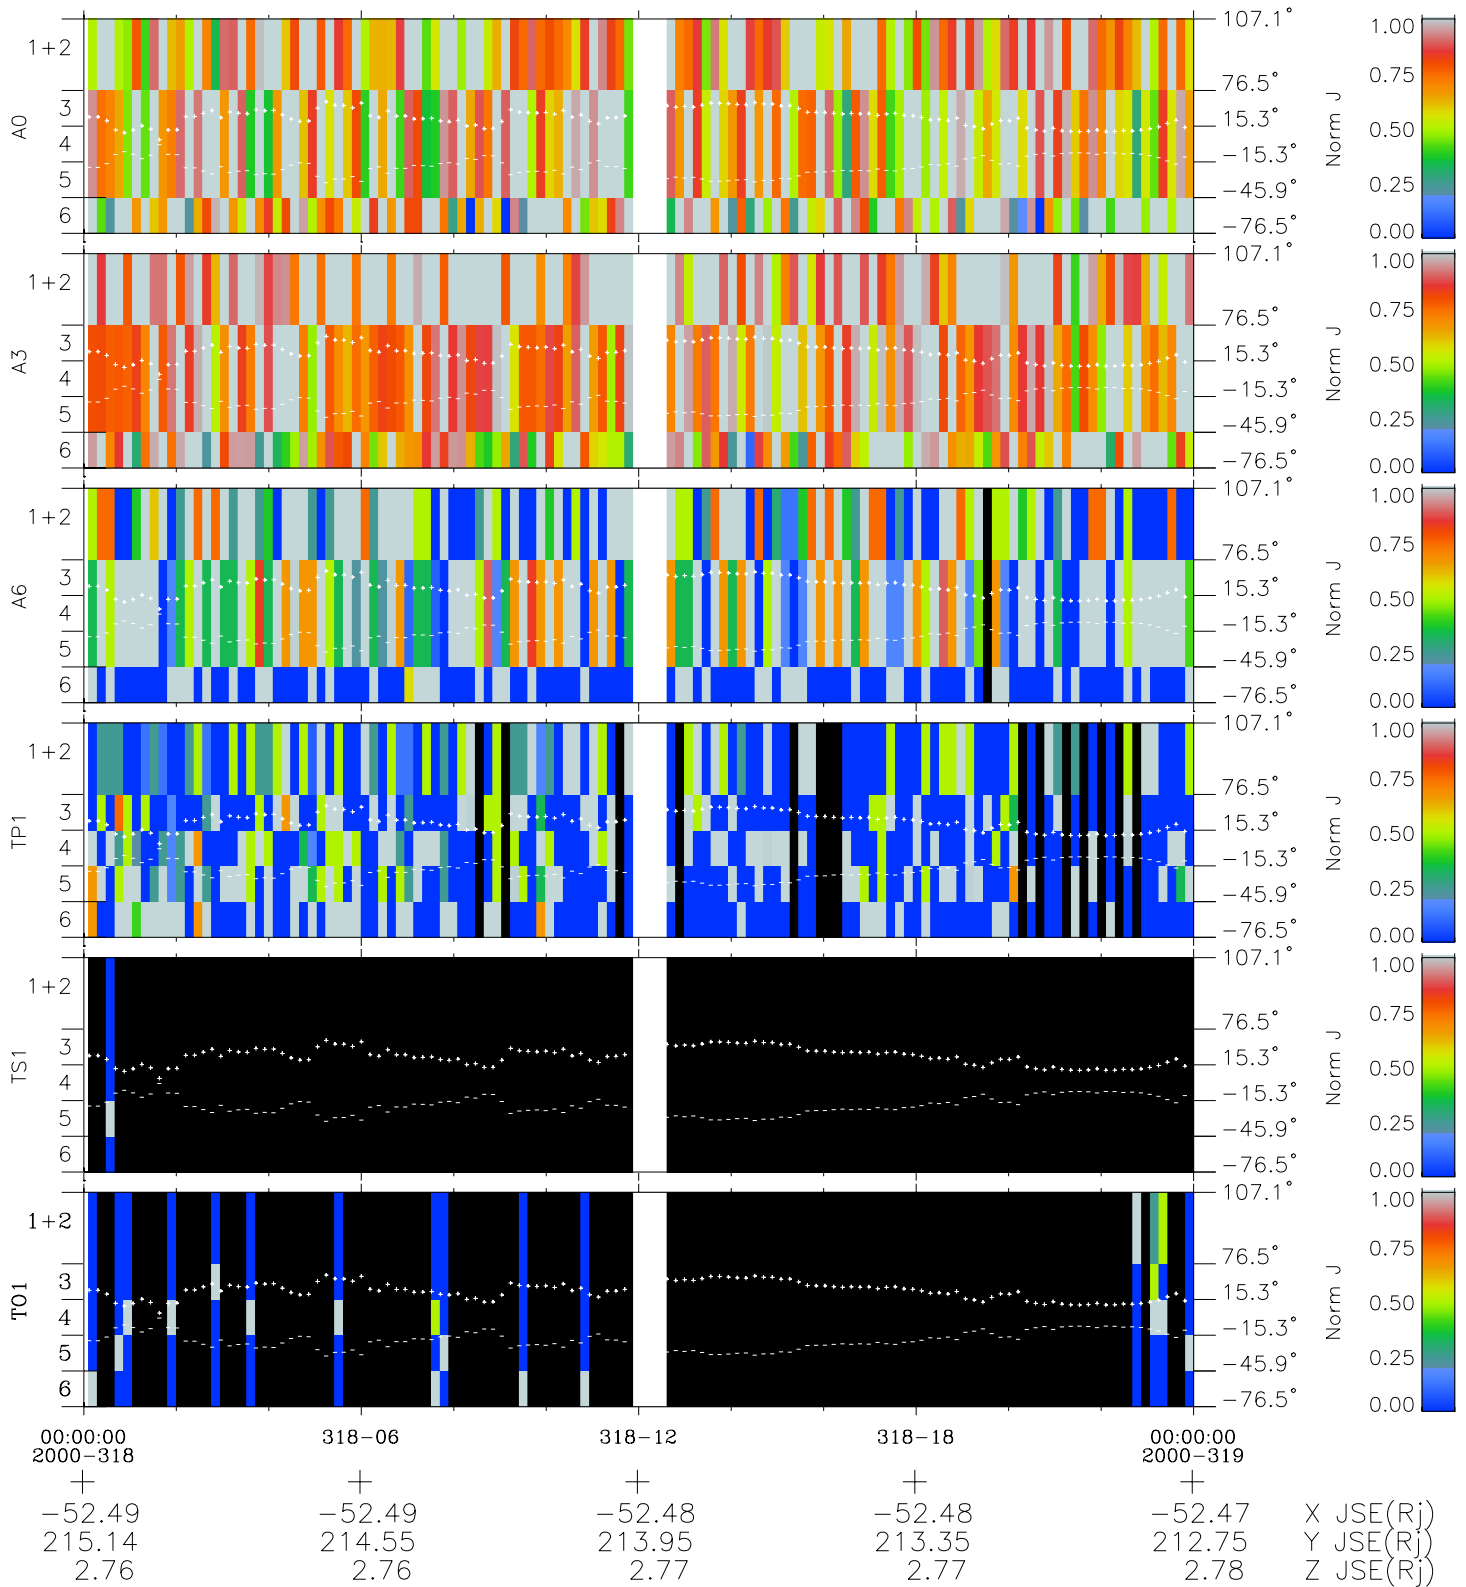

Galileo EPD Real Elevation Anisotropies 00318

Software Version: RTELEV_NORM V 1.20
Data Production: 18-05-01
Plot Production: Mon Sep 17 14:44:24 2001
Color File: wondr3
Geofactor File: 1.1

◇ = Jupiter look direction
□ = Corotation look direction