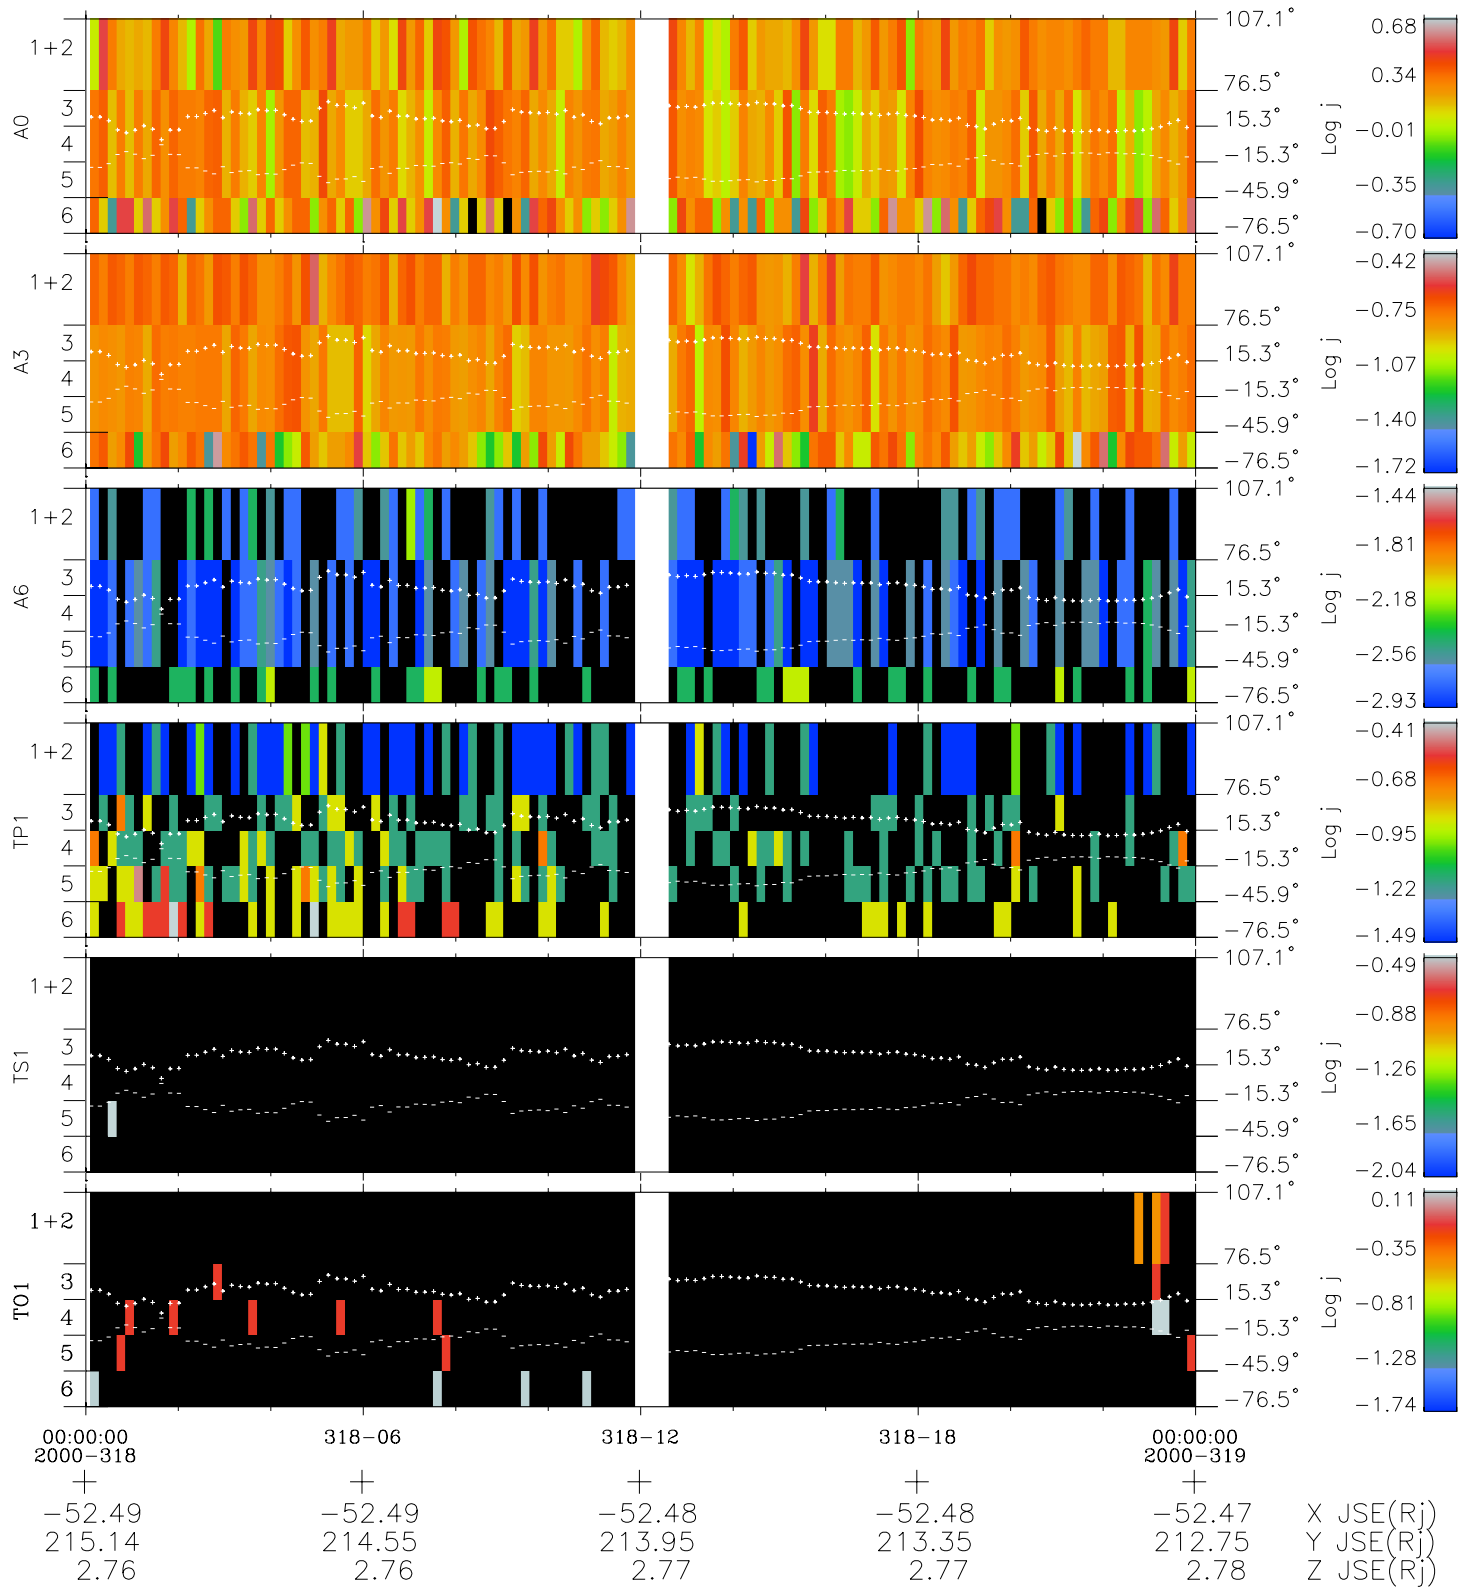

# Galileo EPD Real Elevation Anisotropies 00318

Software Version: RTELEV\_FLUX V 1.20  
Data Production: 18-05-01  
Plot Production: Mon Sep 17 14:44:13 2001  
Color File: wondr3  
Geofactor File: 1.1

- ◇ = Jupiter look direction
- = Corotation look direction