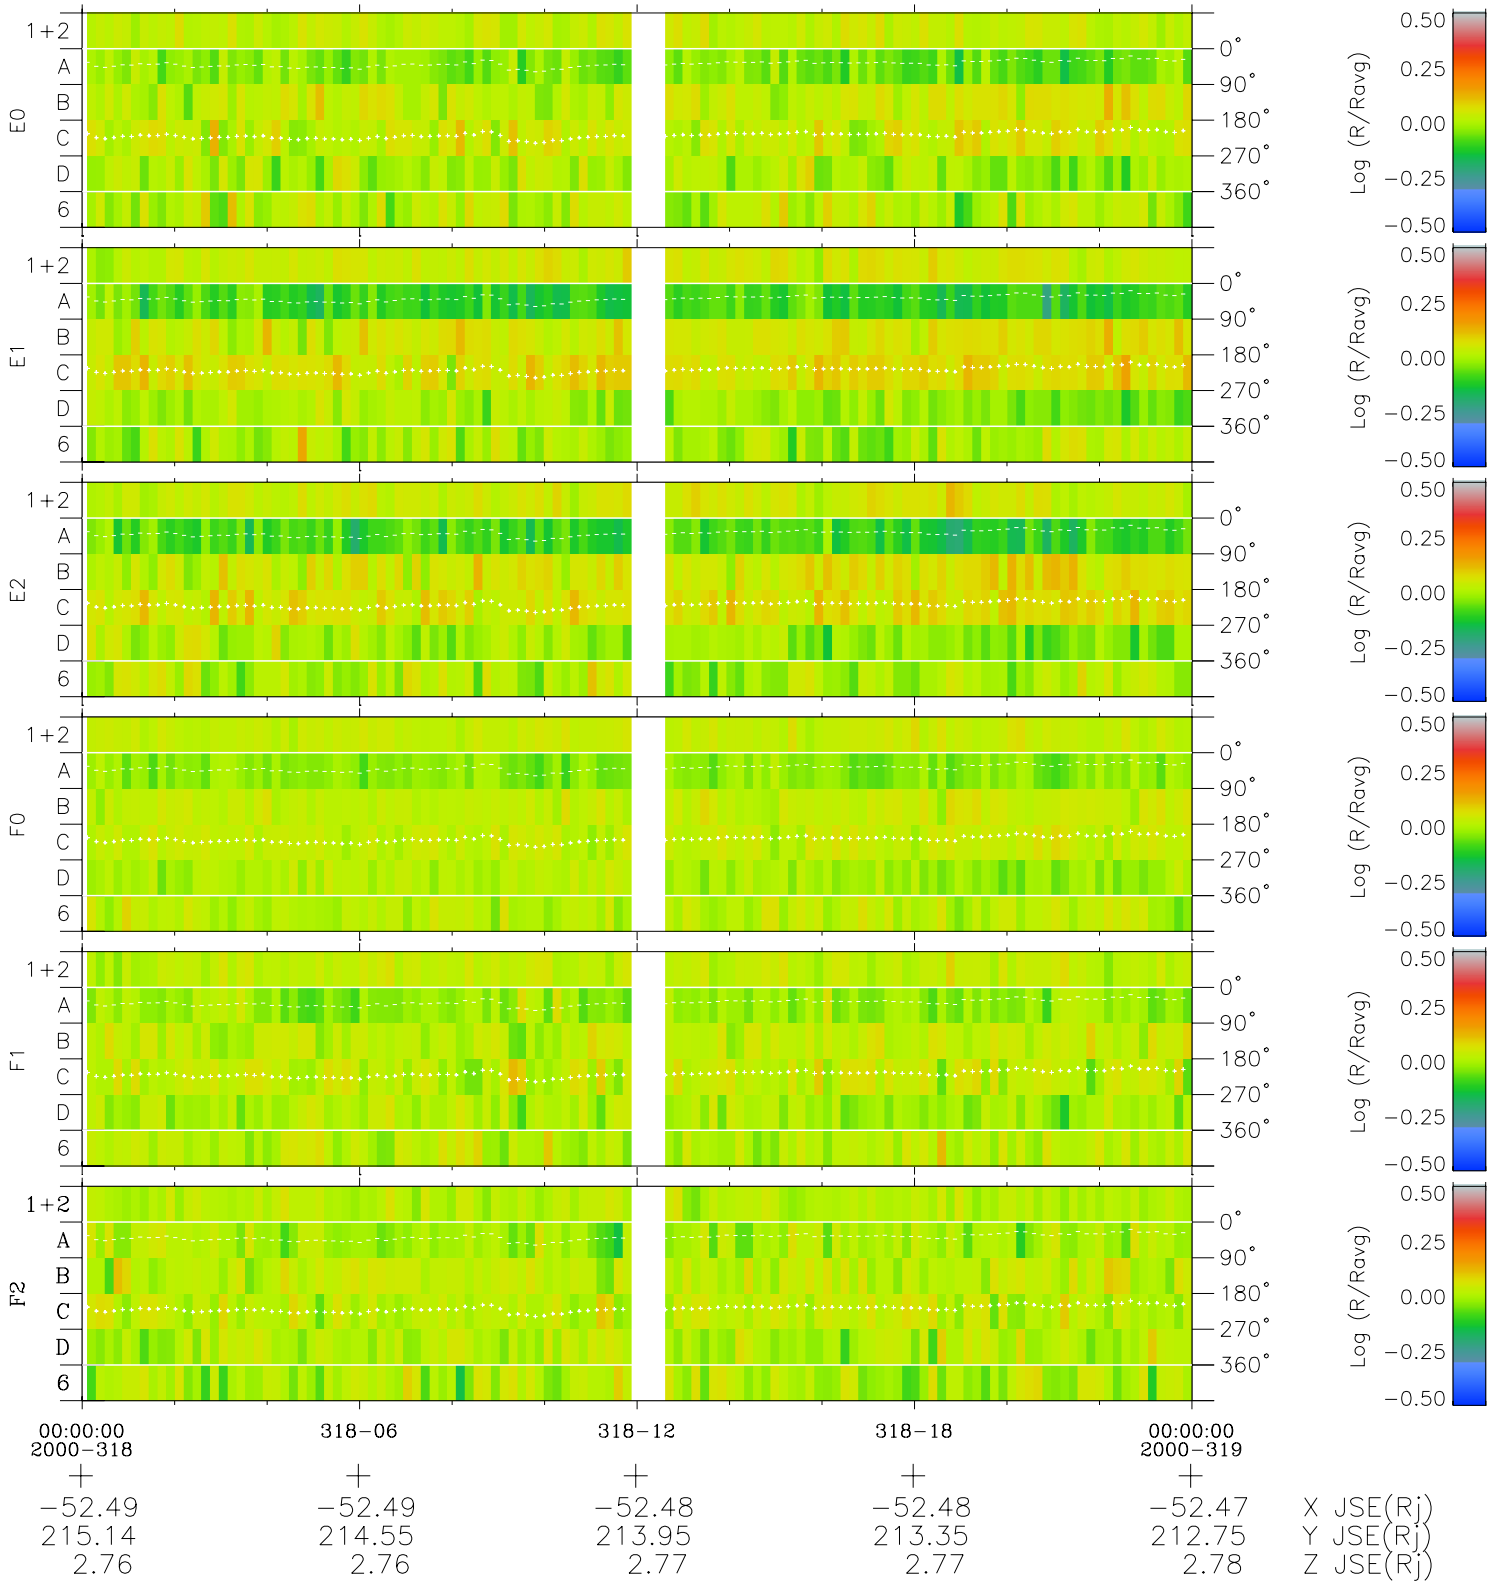

# Galileo EPD Real Time Azimuth Anisotropies 00318

Software Version: RTAZIM\_MEAN V 1.20  
 Data Production: 18-05-01  
 Plot Production: Mon Sep 17 14:44:39 2001  
 Color File: wondr3  
 Geofactor File: 1.1

◇ = Jupiter look direction  
 □ = Corotation look direction