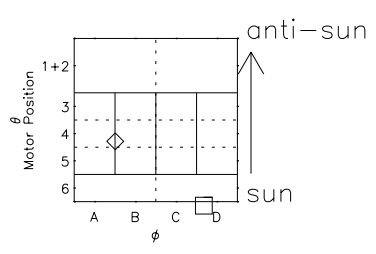

Galileo EPD Real Time Azimuth Anisotropies 00318

Software Version: RTAZIM_MEAN V 1.20
Data Production: 18-05-01
Plot Production: Mon Sep 17 14:44:34 2001
Color File: wondr3
Geofactor File: 1.1

- ◇ = Jupiter look direction
- = Corotation look direction