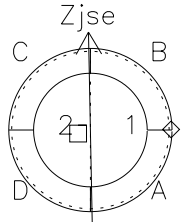

Galileo EPD Real Time Azimuth Anisotropies 00318

Software Version: RTAZIM_MEAN V 1.20
Data Production: 18-05-01
Plot Production: Mon Sep 17 14:44:34 2001
Color File: wondr3
Geofactor File: 1.1

- ◇ = Jupiter look direction
- = Corotation look direction