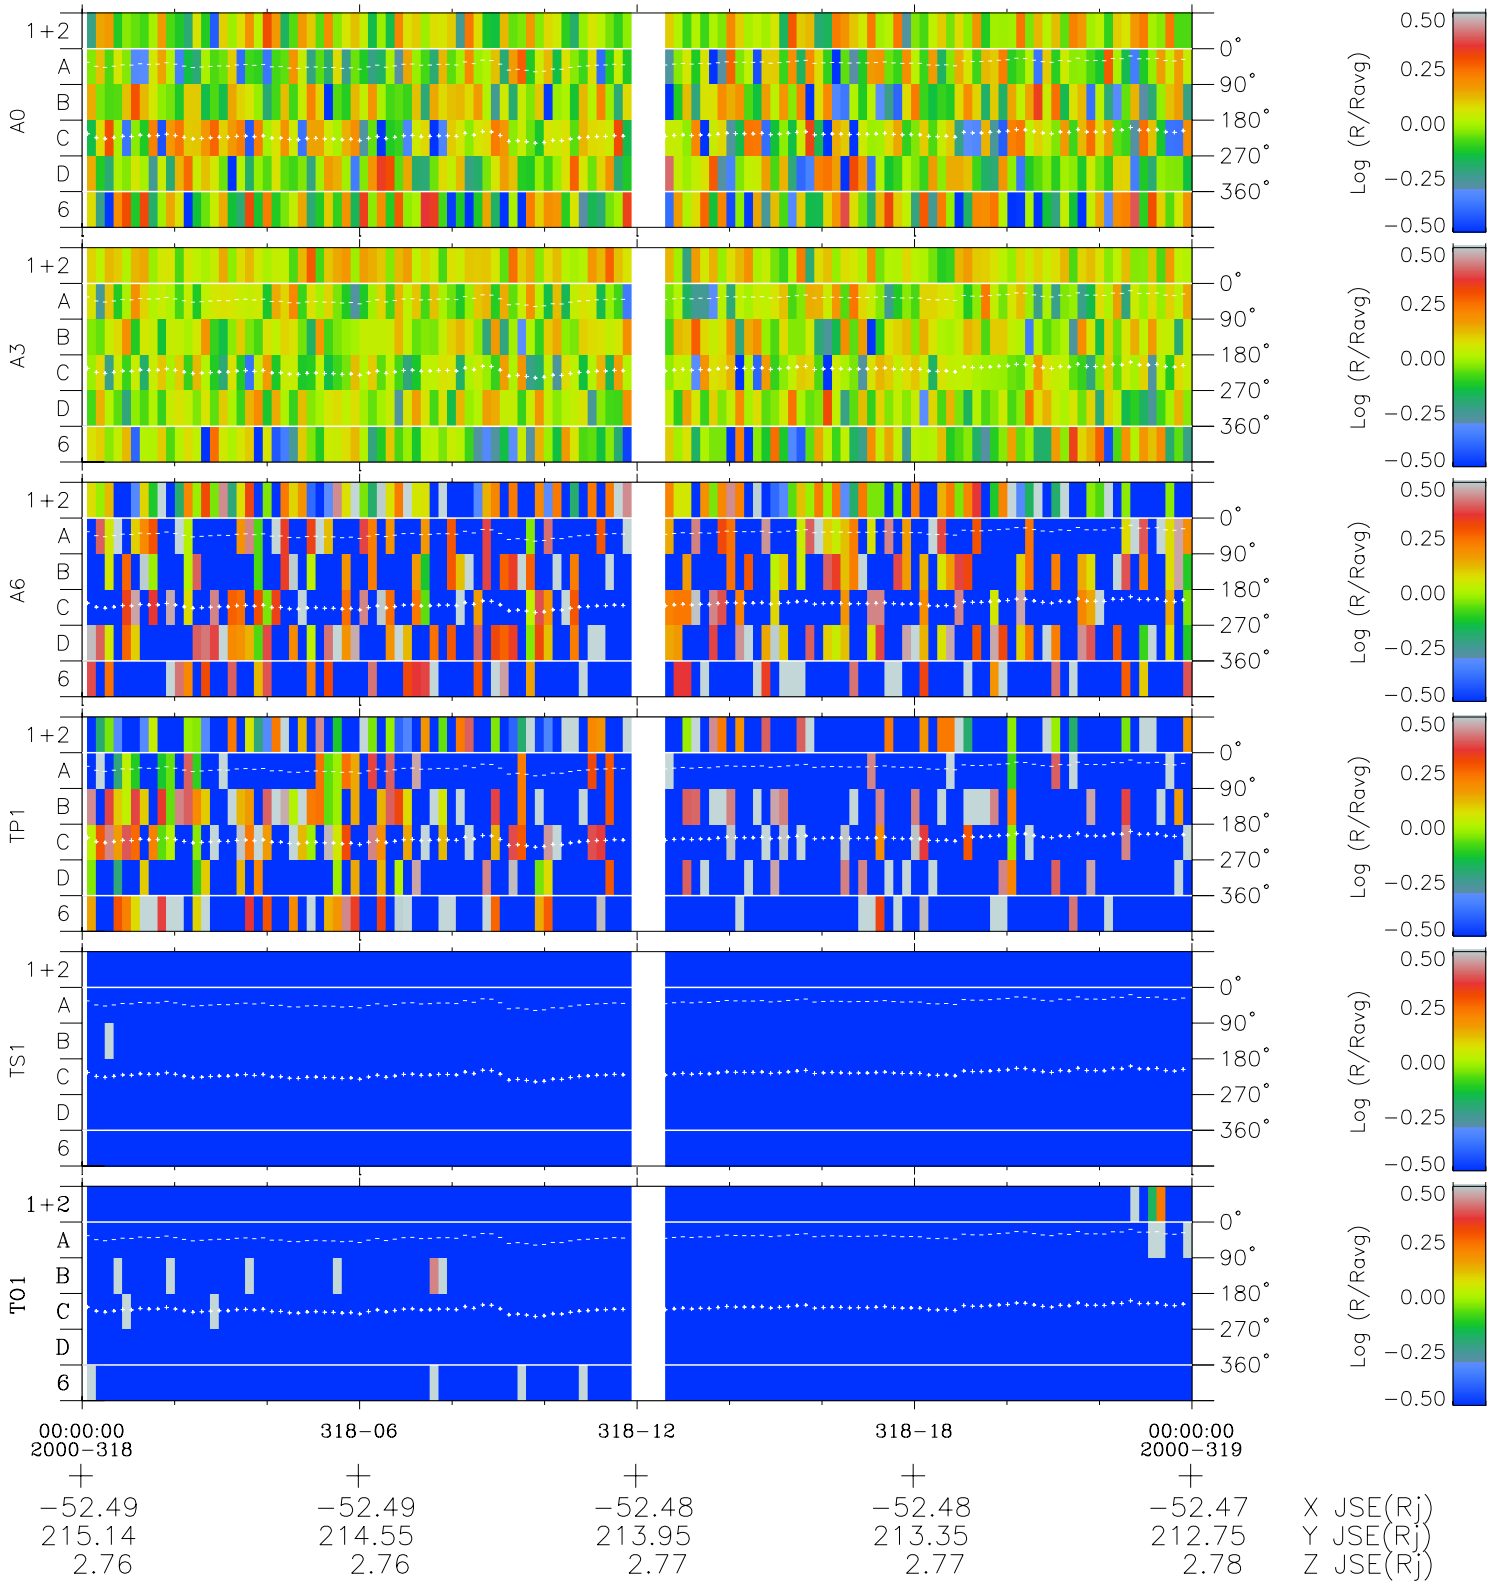

Galileo EPD Real Time Azimuth Anisotropies 00318

Software Version: RTAZIM_MEAN V 1.20
Data Production: 18-05-01
Plot Production: Mon Sep 17 14:44:34 2001
Color File: wondr3
Geofactor File: 1.1

- ◇ = Jupiter look direction
- = Corotation look direction