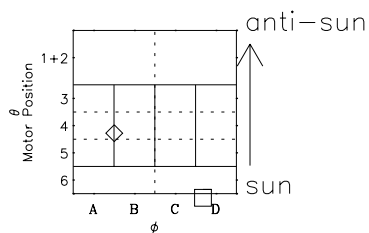

Galileo EPD Real-Time Omni 00317

Software Version: RTLINE_OMNI V 1.20
Data Production: 18-05-01
Plot Production: Mon Sep 17 14:37:42 2001

- ◇ = Jupiter look direction
- = Corotation look direction